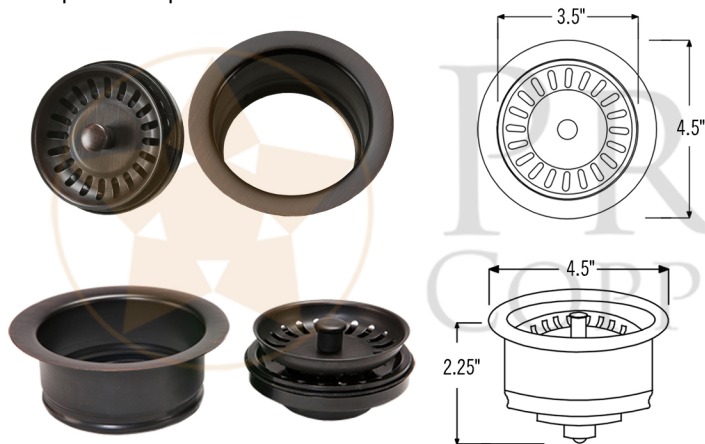

PACKAGE INCLUDES THE FOLLOWING ITEMS:

- 33" Hammered Copper Kitchen Apron 50/50 Double Basin Sink w/ Barrel Strap Design / ORB Finish (Model# KA50DB33229BS)
- Single Handle Spring Pull Down Kitchen Faucet - Oil Rubbed Bronze (K-SPD02ORB)
- Solid Brass Soap & Lotion Dispenser - Oil Rubbed Bronze (PCP-701ORB)
- 3.5" Garbage Disposal Drain w/ Basket / ORB Finish (Model# D-130ORB)
- 3.5" Kitchen Basket Strainer Drain / ORB Finish (Model# D-132ORB)
- Oil Rubbed Bronze Installation Silicone (Model# C900-ORB)
- Copper Sink Wax (Model# W900-WAX)

* ORB: Oil Rubbed Bronze

DRAIN #1 DETAILS (Model# D-130ORB)

- 3.5" Deluxe Garbage Disposal Drain w/ Basket
- Color: Oil Rubbed Bronze
- Outer Dimension: 4.5" x 2.25"
- Inner Dimension: 3.5"
- Installation Type: Insinkerator Brand Compatible
- Material: Brass
- Prop 65 Compliant