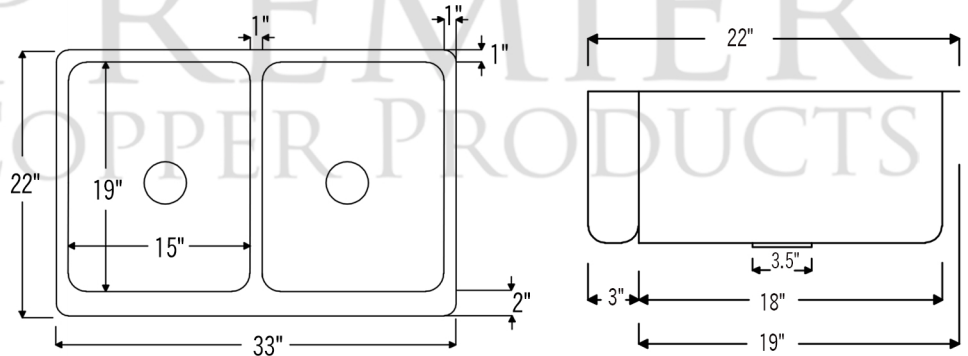

PACKAGE INCLUDES THE FOLLOWING ITEMS:

- * 33" Hammered Copper Kitchen Apron 50/50 Double Basin Sink w/ Barrel Strap Design / ORB Finish (Model# KA50DB33229BS)
- * Single Handle Spring Pull Down Kitchen Faucet - Oil Rubbed Bronze (K-SPD02ORB)
- * Solid Brass Soap & Lotion Dispenser - Oil Rubbed Bronze (PCP-701ORB)
- * 3.5" Garbage Disposal Drain w/ Basket / ORB Finish (Model# D-130ORB)
- * 3.5" Kitchen Basket Strainer Drain / ORB Finish (Model# D-132ORB)
- * Oil Rubbed Bronze Installation Silicone (Model# C900-ORB)
- * Copper Sink Wax (Model# W900-WAX)

* ORB: Oil Rubbed Bronze

SINK DETAILS (Model# KA50DB33229BS)

- * 33" Hammered Copper Kitchen Apron 50/50 Double Basin Sink w/ Barrel Strap Design
- * Color: Oil Rubbed Bronze
- * Outer Dimension: 33" x 22" x 9"
- * Inner Dimension: L: 15" x 19" x 9" R: 15" x 19" x 9"
- * Drain Size: 3.5" Standard
- * Material Gauge: 14
- * CODE / STANDARD COMPLIANCE: IAPMO / cUPC LISTED

FAUCET DETAILS (Model# K-SPD02ORB)

- * Single Handle Spring Pull Down Kitchen Faucet
- * Color: Oil Rubbed Bronze
- * Solid Brass Construction
- * Ceramic Disc Cartridges
- * Overall Height: 20.875"
- * Spout Reach: 8.75"
- * 360 Degree Swivel
- * ASME A112.18.1/ CSA B125.1, NSF/ANSI 61, California Lead Plumbing Law, ADA and Prop 65 Compliant

SOAP DISPENSER DETAILS (Model# PCP-701ORB)

- * Deluxe Soap and Lotion Dispenser
- * Color: Oil Rubbed Bronze
- * Solid Brass Head & Plastic Bottle
- * 4" Spout Reach
- * 500 ML Plastic Bottle
- * Prop 65 Compliant