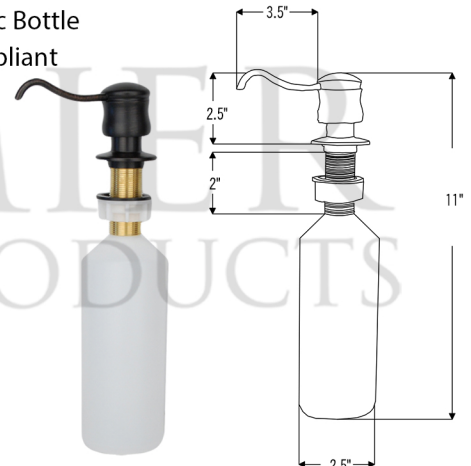

PACKAGE INCLUDES THE FOLLOWING ITEMS:

- * 33" Hammered Copper Kitchen Apron 50/50 Double Basin Sink w/ Barrel Strap Design / ORB Finish (Model# KA50DB33229BS)
- * Single Handle Spring Pull Down Kitchen Faucet - Oil Rubbed Bronze (K-SPD02ORB)
- * Solid Brass Soap & Lotion Dispenser - Oil Rubbed Bronze (PCP-701ORB)
- * 3.5" Garbage Disposal Drain w/ Basket / ORB Finish (Model# D-130ORB)
- * 3.5" Kitchen Basket Strainer Drain / ORB Finish (Model# D-132ORB)
- * Oil Rubbed Bronze Installation Silicone (Model# C900-ORB)
- * Copper Sink Wax (Model# W900-WAX)

* ORB: Oil Rubbed Bronze

SINK DETAILS (Model# KA50DB33229BS)

- * 33" Hammered Copper Kitchen Apron 50/50 Double Basin Sink w/ Barrel Strap Design
- * Color: Oil Rubbed Bronze
- * Outer Dimension: 33" x 22" x 9"
- * Inner Dimension: L: 15" x 19" x 9" R: 15" x 19" x 9"
- * Drain Size: 3.5" Standard
- * Material Gauge: 14
- * CODE / STANDARD COMPLIANCE: IAPMO / cUPC LISTED

FAUCET DETAILS (Model# K-SPD02ORB)

- * Single Handle Spring Pull Down Kitchen Faucet
- * Color: Oil Rubbed Bronze
- * Solid Brass Construction
- * Ceramic Disc Cartridges
- * Overall Height: 20.875"
- * Spout Reach: 8.75"
- * 360 Degree Swivel
- * ASME A112.18.1/ CSA B125.1, NSF/ANSI 61, California Lead Plumbing Law, ADA and Prop 65 Compliant

SOAP DISPENSER DETAILS (Model# PCP-701ORB)

- * Deluxe Soap and Lotion Dispenser
- * Color: Oil Rubbed Bronze
- * Solid Brass Head & Plastic Bottle
- * 4" Spout Reach
- * 500 ML Plastic Bottle
- * Prop 65 Compliant