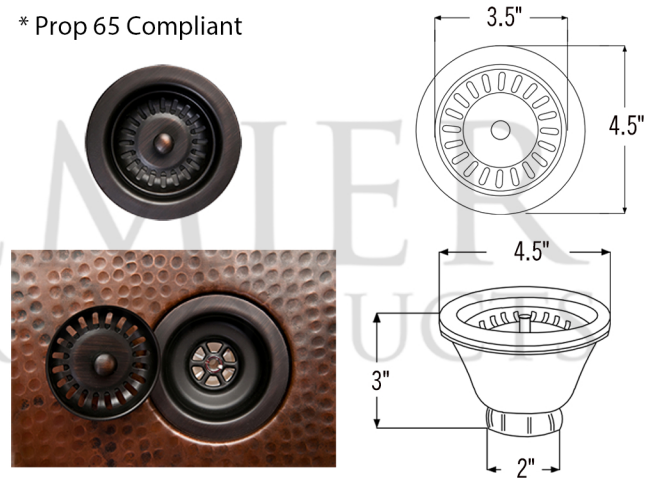

DRAIN #2 DETAILS (Model# D-132ORB)

- 3.5" Kitchen, Prep, Bar Basket Strainer Drain
- Color: Oil Rubbed Bronze
- Outer Dimension: 4.5" x 3"
- Inner Dimension: 3.5"
- Installation Type: Compression
- Material: Brass/PVC
- Prop 65 Compliant