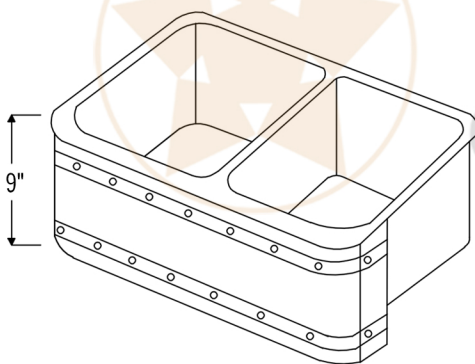

PACKAGE INCLUDES THE FOLLOWING ITEMS:

- * 33" Hammered Copper Kitchen Apron 50/50 Double Basin Sink w/ Barrel Strap Design / ORB Finish (Model# KA50DB33229BS)
- * Single Handle Spring Pull Down Kitchen Faucet - Oil Rubbed Bronze (K-SPD02ORB)
- * Solid Brass Soap & Lotion Dispenser - Oil Rubbed Bronze (PCP-701ORB)
- * 3.5" Garbage Disposal Drain w/ Basket / ORB Finish (Model# D-130ORB)
- * 3.5" Kitchen Basket Strainer Drain / ORB Finish (Model# D-132ORB)
- * Oil Rubbed Bronze Installation Silicone (Model# C900-ORB)
- * Copper Sink Wax (Model# W900-WAX)

* ORB: Oil Rubbed Bronze

SINK DETAILS (Model# KA50DB33229BS)

- * 33" Hammered Copper Kitchen Apron 50/50 Double Basin Sink w/ Barrel Strap Design
- * Color: Oil Rubbed Bronze
- * Outer Dimension: 33" x 22" x 9"
- * Inner Dimension: L: 15" x 19" x 9" R: 15" x 19" x 9"
- * Drain Size: 3.5" Standard
- * Material Gauge: 14
- * CODE / STANDARD COMPLIANCE: IAPMO / cUPC LISTED

FAUCET DETAILS (Model# K-SPD02ORB)

- * Single Handle Spring Pull Down Kitchen Faucet
- * Color: Oil Rubbed Bronze
- * Solid Brass Construction
- * Ceramic Disc Cartridges
- * Overall Height: 20.875"
- * Spout Reach: 8.75"
- * 360 Degree Swivel
- * ASME A112.18.1/ CSA B125.1, NSF/ANSI 61, California Lead Plumbing Law, ADA and Prop 65 Compliant

SOAP DISPENSER DETAILS (Model# PCP-701ORB)

- * Deluxe Soap and Lotion Dispenser
- * Color: Oil Rubbed Bronze
- * Solid Brass Head & Plastic Bottle
- * 4" Spout Reach
- * 500 ML Plastic Bottle
- * Prop 65 Compliant