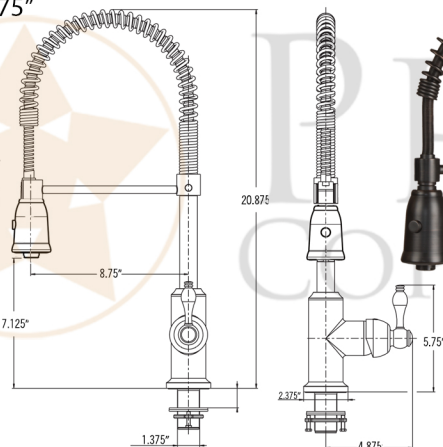

PACKAGE INCLUDES THE FOLLOWING ITEMS:

- * 33" Hammered Copper Kitchen Apron 50/50 Double Basin Sink w/ Barrel Strap Design / ORB Finish (Model# KA50DB33229BS)
- * Single Handle Spring Pull Down Kitchen Faucet - Oil Rubbed Bronze (K-SPD02ORB)
- * Solid Brass Soap & Lotion Dispenser - Oil Rubbed Bronze (PCP-701ORB)
- * 3.5" Garbage Disposal Drain w/ Basket / ORB Finish (Model# D-130ORB)
- * 3.5" Kitchen Basket Strainer Drain / ORB Finish (Model# D-132ORB)
- * Oil Rubbed Bronze Installation Silicone (Model# C900-ORB)
- * Copper Sink Wax (Model# W900-WAX)

* ORB: Oil Rubbed Bronze

SINK DETAILS (Model# KA50DB33229BS)

- * 33" Hammered Copper Kitchen Apron 50/50 Double Basin Sink w/ Barrel Strap Design
- * Color: Oil Rubbed Bronze
- * Outer Dimension: 33" x 22" x 9"
- * Inner Dimension: L: 15" x 19" x 9" R: 15" x 19" x 9"
- * Drain Size: 3.5" Standard
- * Material Gauge: 14
- * CODE / STANDARD COMPLIANCE: IAPMO / cUPC LISTED

FAUCET DETAILS (Model# K-SPD02ORB)

- * Single Handle Spring Pull Down Kitchen Faucet
- * Color: Oil Rubbed Bronze
- * Solid Brass Construction
- * Ceramic Disc Cartridges
- * Overall Height: 20.875"
- * Spout Reach: 8.75"
- * 360 Degree Swivel
- * ASME A112.18.1/ CSA B125.1, NSF/ANSI 61, California Lead Plumbing Law, ADA and Prop 65 Compliant

SOAP DISPENSER DETAILS (Model# PCP-701ORB)

- * Deluxe Soap and Lotion Dispenser
- * Color: Oil Rubbed Bronze
- * Solid Brass Head & Plastic Bottle
- * 4" Spout Reach
- * 500 ML Plastic Bottle
- * Prop 65 Compliant