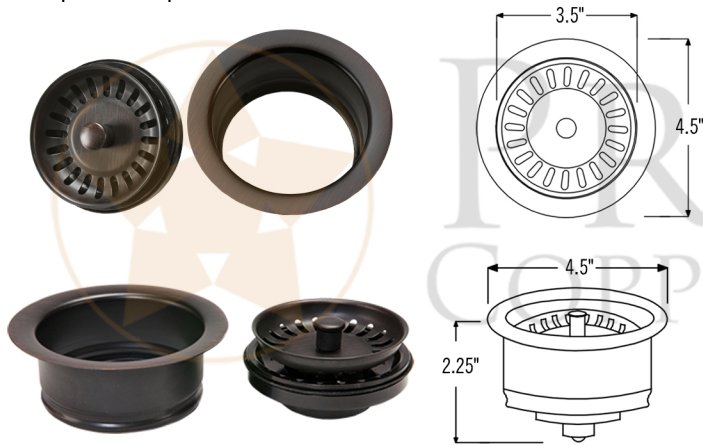

PACKAGE INCLUDES THE FOLLOWING ITEMS:

- * 25" Hammered Copper Kitchen Single Basin Sink (Model# KSDB25199)
- * 3.5" Garbage Disposal Drain w/ Basket / ORB Finish (Model# D-130ORB)
- * Oil Rubbed Bronze Installation Silicone (Model# C900-ORB)
- * Copper Sink Wax (Model# W900-WAX)

* ORB: Oil Rubbed Bronze

SINK DETAILS (Model# KSDB25199)

- * 25" Hammered Copper Kitchen Single Basin Sink
- * Color: Oil Rubbed Bronze
- * Outer Dimension: 25" x 19" x 9"
- * Inner Dimension: 23" x 17" x 9"
- * Rim: 1"
- * Drain Opening: 3.5" Standard
- * Material Gauge: 14
- * CODE / STANDARD COMPLIANCE: IAPMO / cUPC LISTED

* ORB: Oil Rubbed Bronze

DRAIN DETAILS (Model# D-130ORB)

- * 3.5" Deluxe Garbage Disposal Drain w/ Basket
- * Color: Oil Rubbed Bronze
- * Outer Dimension: 4.5" x 2.25"
- * Inner Dimension: 3.5"
- * Installation Type: Insinkerator Brand Compatible
- * Material: Brass
- * Prop 65 Compliant