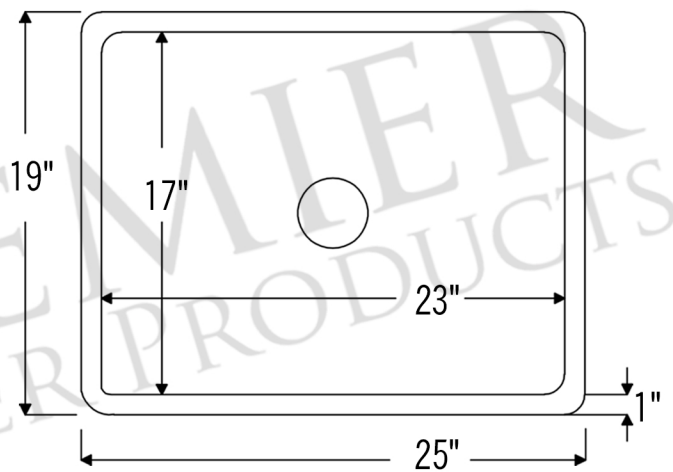

PACKAGE INCLUDES THE FOLLOWING ITEMS:

- * 25" Hammered Copper Kitchen Single Basin Sink (Model# KSDB25199)
- * 3.5" Garbage Disposal Drain w/ Basket / ORB Finish (Model# D-130ORB)
- * Oil Rubbed Bronze Installation Silicone (Model# C900-ORB)
- * Copper Sink Wax (Model# W900-WAX)

* ORB: Oil Rubbed Bronze

SINK DETAILS (Model# KSDB25199)

- * 25" Hammered Copper Kitchen Single Basin Sink
- * Color: Oil Rubbed Bronze
- * Outer Dimension: 25" x 19" x 9"
- * Inner Dimension: 23" x 17" x 9"
- * Rim: 1"
- * Drain Opening: 3.5" Standard
- * Material Gauge: 14
- * CODE / STANDARD COMPLIANCE: IAPMO / cUPC LISTED

* ORB: Oil Rubbed Bronze

DRAIN DETAILS (Model# D-130ORB)

- * 3.5" Deluxe Garbage Disposal Drain w/ Basket
- * Color: Oil Rubbed Bronze
- * Outer Dimension: 4.5" x 2.25"
- * Inner Dimension: 3.5"
- * Installation Type: Insinkerator Brand Compatible
- * Material: Brass
- * Prop 65 Compliant

PREMIER
COPPER PRODUCTS

SILICONE DETAILS (Model# C900-ORB)

- * Neutral Cure Installation Silicone
- * Size: 4.7 OZ
- * Matches a Variety of Different Styled Sinks and Drains

COPPER SINK WAX DETAILS (Model# W900-WAX)