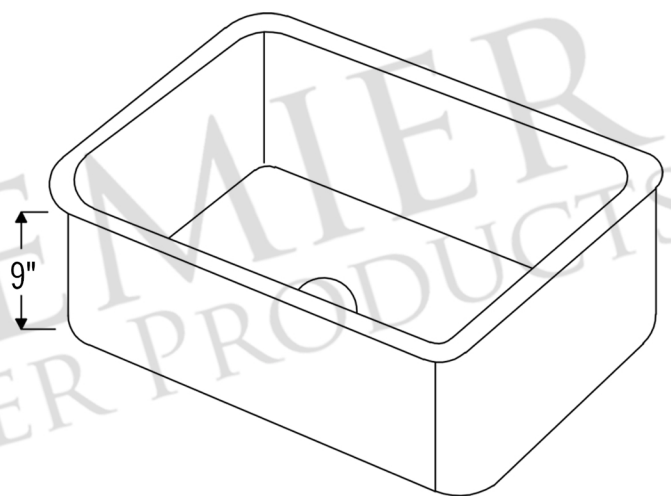

PACKAGE INCLUDES THE FOLLOWING ITEMS:

- * 25" Hammered Copper Kitchen Single Basin Sink (Model# KSDB25199)
- * 3.5" Garbage Disposal Drain w/ Basket / ORB Finish (Model# D-130ORB)
- * Oil Rubbed Bronze Installation Silicone (Model# C900-ORB)
- * Copper Sink Wax (Model# W900-WAX)

* ORB: Oil Rubbed Bronze

SINK DETAILS (Model# KSDB25199)

- * 25" Hammered Copper Kitchen Single Basin Sink
- * Color: Oil Rubbed Bronze
- * Outer Dimension: 25" x 19" x 9"
- * Inner Dimension: 23" x 17" x 9"
- * Rim: 1"
- * Drain Opening: 3.5" Standard
- * Material Gauge: 14
- * CODE / STANDARD COMPLIANCE: IAPMO / cUPC LISTED

* ORB: Oil Rubbed Bronze

DRAIN DETAILS (Model# D-130ORB)

- * 3.5" Deluxe Garbage Disposal Drain w/ Basket
- * Color: Oil Rubbed Bronze
- * Outer Dimension: 4.5" x 2.25"
- * Inner Dimension: 3.5"
- * Installation Type: Insinkerator Brand Compatible
- * Material: Brass
- * Prop 65 Compliant