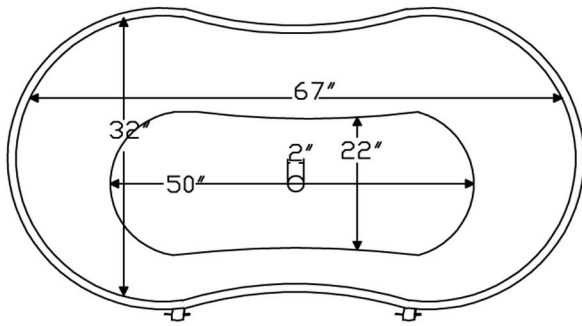

PREMIER
COPPER PRODUCTS

MODEL NUMBER: BTDR67DB-NI

- * Description: 67" Copper Double Slipper Bathtub With Rings
- * Outer Dimensions: 67" X 34" X 32"
- * Drain Opening: 2" Center
- * Finish: Nickel Plated Interior & Oil Rubbed Bronze Exterior
- * Design: Hand Hammered Copper
- * Gauge: 16

THIS PRODUCT IS HAND CRAFTED, SMALL VARIANCES IN COLOR AND SIZE MAY OCCUR.

DO NOT MAKE ANY INSTALLATION CUTS UNTIL YOU RECEIVE YOUR ITEM(S).