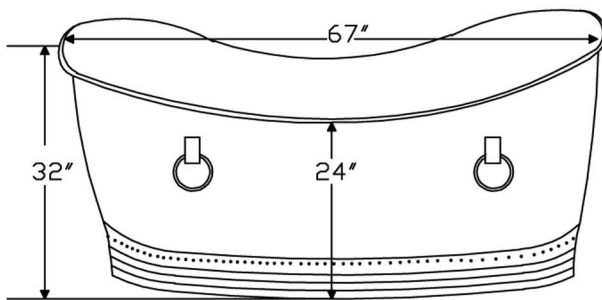

PREMIER
COPPER PRODUCTS

MODEL NUMBER: BTDR67DB-NI

- * Description: 67" Copper Double Slipper Bathtub With Rings
- * Outer Dimensions: 67" X 34" X 32"
- * Drain Opening: 2" Center
- * Finish: Nickel Plated Interior & Oil Rubbed Bronze Exterior
- * Design: Hand Hammered Copper
- * Gauge: 16

THIS PRODUCT IS HAND CRAFTED, SMALL VARIANCES IN COLOR AND SIZE MAY OCCUR.

DO NOT MAKE ANY INSTALLATION CUTS UNTIL YOU RECEIVE YOUR ITEM(S).