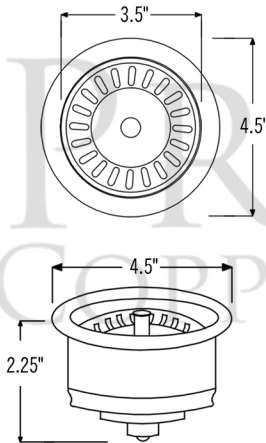

PACKAGE INCLUDES THE FOLLOWING ITEMS:

- 42" Hammered Copper Kitchen Triple Basin Sink / ORB Finish (Model# KTDB422210)
- 3.5" Garbage Disposal Drain w/ Basket / ORB Finish (Model# D-130ORB)
- (2) - 3.5" Kitchen Basket Strainer Drains / ORB Finish (Model# D-132ORB)
- Oil Rubbed Bronze Installation Silicone (Model# C900-ORB)
- Copper Sink Wax (Model# W900-WAX)

* ORB: Oil Rubbed Bronze

DRAIN #1 DETAILS (Model# D-130ORB)

- 3.5" Deluxe Garbage Disposal Drain w/ Basket
- Color: Oil Rubbed Bronze
- Outer Dimension: 4.5" x 2.25"
- Inner Dimension: 3.5"
- Installation Type: Insinkerator Brand Compatible
- Material: Brass
- Prop 65 Compliant