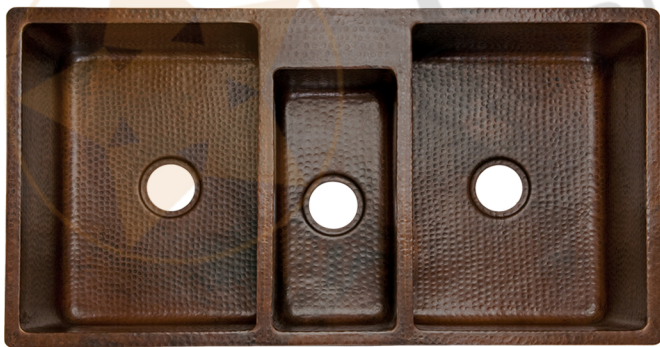

### PACKAGE INCLUDES THE FOLLOWING ITEMS:

- \* 42" Hammered Copper Kitchen Triple Basin Sink / ORB Finish (Model# KTDB422210)
- \* 3.5" Garbage Disposal Drain w/ Basket / ORB Finish (Model# D-130ORB)
- \* (2) - 3.5" Kitchen Basket Strainer Drains / ORB Finish (Model# D-132ORB)
- \* Oil Rubbed Bronze Installation Silicone (Model# C900-ORB)
- \* Copper Sink Wax (Model# W900-WAX)

\* ORB: Oil Rubbed Bronze

### SINK DETAILS (Model# KTDB3422210)

- \* 42" Hammered Copper Kitchen Triple Basin Sink
- \* Color: Oil Rubbed Bronze
- \* Outer Dimension: 42" x 22" x 10"
- \* Inner Dimension: L: 15" x 20" x 10" / C: 8" x 17" x 8" / R: 15" x 20" x 10"
- \* Faucet Mounting Area: 10" x 4"
- \* Rim: 1"
- \* Divider: 1" Wide (Optimized)
- \* Drain Opening: 3.5" Standard
- \* Material Gauge: 14
- \* CODE / STANDARD COMPLIANCE: IAPMO / cUPC LISTED