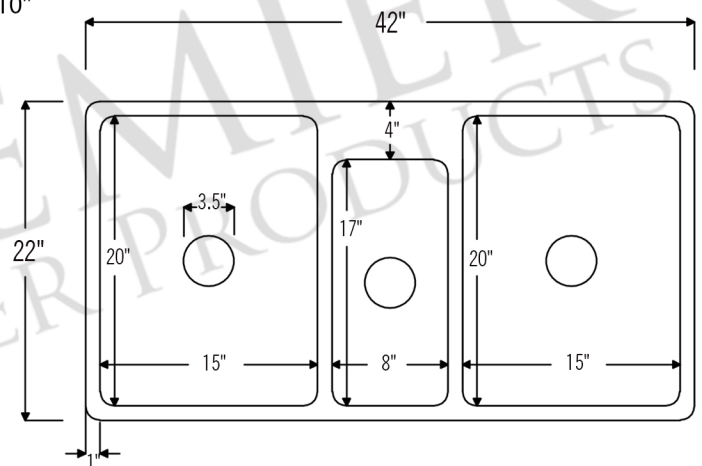

### PACKAGE INCLUDES THE FOLLOWING ITEMS:

- \* 42" Hammered Copper Kitchen Triple Basin Sink / ORB Finish (Model# KTDB422210)
- \* 3.5" Garbage Disposal Drain w/ Basket / ORB Finish (Model# D-130ORB)
- \* (2) - 3.5" Kitchen Basket Strainer Drains / ORB Finish (Model# D-132ORB)
- \* Oil Rubbed Bronze Installation Silicone (Model# C900-ORB)
- \* Copper Sink Wax (Model# W900-WAX)

### SINK DETAILS (Model# KTDB3422210)

- \* 42" Hammered Copper Kitchen Triple Basin Sink
- \* Color: Oil Rubbed Bronze
- \* Outer Dimension: 42" x 22" x 10"
- \* Inner Dimension: L: 15" x 20" x 10" / C: 8" x 17" x 8" / R: 15" x 20" x 10"
- \* Faucet Mounting Area: 10" x 4"
- \* Rim: 1"
- \* Divider: 1" Wide (Optimized)
- \* Drain Opening: 3.5" Standard
- \* Material Gauge: 14
- \* CODE / STANDARD COMPLIANCE: IAPMO / cUPC LISTED

### DRAIN #1 DETAILS (Model# D-130ORB)

- \* 3.5" Deluxe Garbage Disposal Drain w/ Basket
- \* Color: Oil Rubbed Bronze
- \* Outer Dimension: 4.5" x 2.25"
- \* Inner Dimension: 3.5"
- \* Installation Type: Insinkerator Brand Compatible
- \* Material: Brass
- \* Prop 65 Compliant

### SILICONE DETAILS (Model# C900-ORB)

- \* Neutral Cure Installation Silicone
- \* Size: 4.7 OZ
- \* Matches a Variety of Different Styled Sinks and Drains