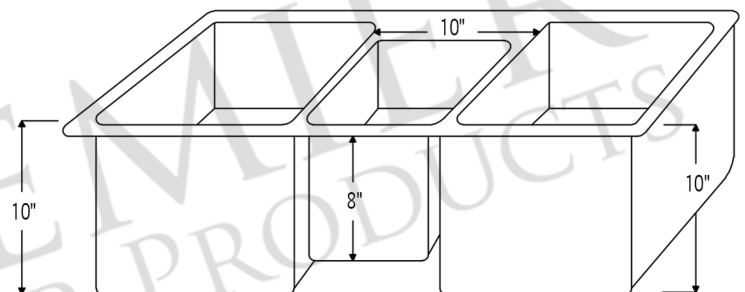

### PACKAGE INCLUDES THE FOLLOWING ITEMS:

- \* 42" Hammered Copper Kitchen Triple Basin Sink / ORB Finish (Model# KTDB422210)
- \* 3.5" Garbage Disposal Drain w/ Basket / ORB Finish (Model# D-130ORB)
- \* (2) - 3.5" Kitchen Basket Strainer Drains / ORB Finish (Model# D-132ORB)
- \* Oil Rubbed Bronze Installation Silicone (Model# C900-ORB)
- \* Copper Sink Wax (Model# W900-WAX)

### SINK DETAILS (Model# KTDB3422210)

- \* 42" Hammered Copper Kitchen Triple Basin Sink
- \* Color: Oil Rubbed Bronze
- \* Outer Dimension: 42" x 22" x 10"
- \* Inner Dimension: L: 15" x 20" x 10" / C: 8" x 17" x 8" / R: 15" x 20" x 10"
- \* Faucet Mounting Area: 10" x 4"
- \* Rim: 1"
- \* Divider: 1" Wide (Optimized)
- \* Drain Opening: 3.5" Standard
- \* Material Gauge: 14
- \* CODE / STANDARD COMPLIANCE: IAPMO / cUPC LISTED