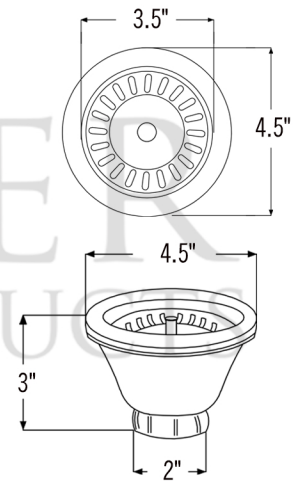

### SINK DETAILS (Model# KTDB3422210)

- \* 42" Hammered Copper Kitchen Triple Basin Sink
- \* Color: Oil Rubbed Bronze
- \* Outer Dimension: 42" x 22" x 10"
- \* Inner Dimension: L: 15" x 20" x 10" / C: 8" x 17" x 8" / R: 15" x 20" x 10"
- \* Faucet Mounting Area: 10" x 4"
- \* Rim: 1"
- \* Divider: 1" Wide (Optimized)
- \* Drain Opening: 3.5" Standard
- \* Material Gauge: 14
- \* CODE / STANDARD COMPLIANCE: IAPMO / cUPC LISTED

### DRAIN #1 DETAILS (Model# D-130ORB)

- \* 3.5" Deluxe Garbage Disposal Drain w/ Basket
- \* Color: Oil Rubbed Bronze
- \* Outer Dimension: 4.5" x 2.25"
- \* Inner Dimension: 3.5"
- \* Installation Type: Insinkerator Brand Compatible
- \* Material: Brass
- \* Prop 65 Compliant

### DRAIN #2 & #3 DETAILS (Model# D-132ORB)

- \* 3.5" Kitchen, Prep, Bar Basket Strainer Drain
- \* Color: Oil Rubbed Bronze
- \* Outer Dimension: 4.5" x 3"
- \* Inner Dimension: 3.5"
- \* Installation Type: Compression
- \* Material: Brass/PVC
- \* Prop 65 Compliant

### SILICONE DETAILS (Model# C900-ORB)

- \* Neutral Cure Installation Silicone
- \* Size: 4.7 OZ
- \* Matches a Variety of Different Styled Sinks and Drains