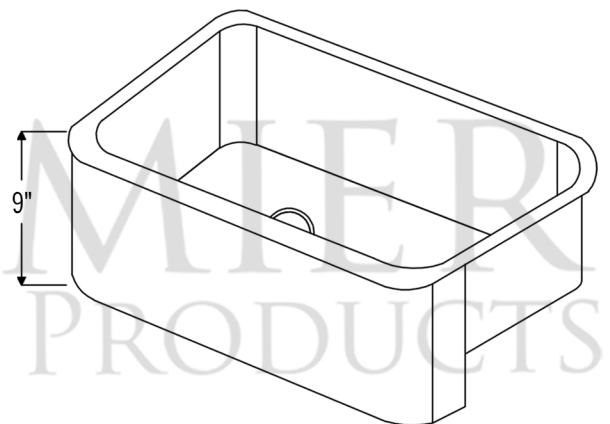

PACKAGE INCLUDES THE FOLLOWING ITEMS:

- * 33" Antique Hammered Copper Kitchen Apron Single Basin Sink (Model# KASB33229)
- * 3.5" Garbage Disposal Drain w/ Basket / ORB Finish (Model# D-130ORB)
- * Oil Rubbed Bronze Installation Silicone (Model# C900-ORB)
- * Copper Sink Wax (Model# W900-WAX)

* ORB: Oil Rubbed Bronze

SINK DETAILS (Model# KASB33229)

- * 33" Antique Hammered Copper Kitchen Apron Single Basin Sink
- * Color: Antique Copper
- * Outer Dimension: 33" x 22" x 9"
- * Inner Dimension: 31" x 19" x 9"
- * Rim: Left, Back, Right - 1" / Front - 2"
- * Drain Opening: 3.5" Standard
- * Material Gauge: 14
- * CODE / STANDARD COMPLIANCE: IAPMO / cUPC LISTED

* ORB: Oil Rubbed Bronze

DRAIN DETAILS (Model# D-130ORB)

- * 3.5" Deluxe Garbage Disposal Drain w/ Basket
- * Color: Oil Rubbed Bronze
- * Outer Dimension: 4.5" x 2.25"
- * Inner Dimension: 3.5"
- * Installation Type: Insinkerator Brand Compatible
- * Material: Brass
- * Prop 65 Compliant