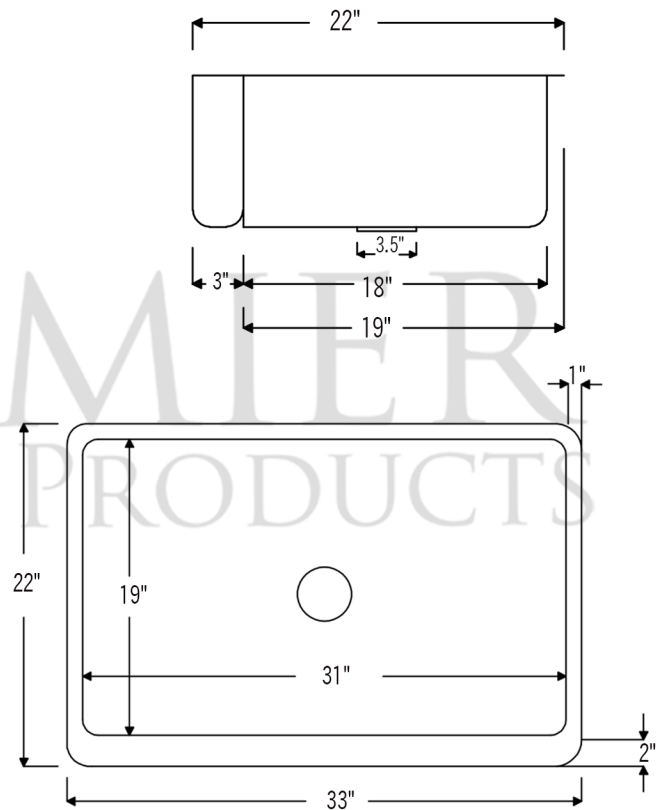

PACKAGE INCLUDES THE FOLLOWING ITEMS:

- * 33" Antique Hammered Copper Kitchen Apron Single Basin Sink (Model# KASB33229)
- * 3.5" Garbage Disposal Drain w/ Basket / ORB Finish (Model# D-130ORB)
- * Oil Rubbed Bronze Installation Silicone (Model# C900-ORB)
- * Copper Sink Wax (Model# W900-WAX)

* ORB: Oil Rubbed Bronze

SINK DETAILS (Model# KASB33229)

- * 33" Antique Hammered Copper Kitchen Apron Single Basin Sink
- * Color: Antique Copper
- * Outer Dimension: 33" x 22" x 9"
- * Inner Dimension: 31" x 19" x 9"
- * Rim: Left, Back, Right - 1" / Front - 2"
- * Drain Opening: 3.5" Standard
- * Material Gauge: 14
- * CODE / STANDARD COMPLIANCE: IAPMO / cUPC LISTED

* ORB: Oil Rubbed Bronze

DRAIN DETAILS (Model# D-130ORB)

- * 3.5" Deluxe Garbage Disposal Drain w/ Basket
- * Color: Oil Rubbed Bronze
- * Outer Dimension: 4.5" x 2.25"
- * Inner Dimension: 3.5"
- * Installation Type: Insinkerator Brand Compatible
- * Material: Brass
- * Prop 65 Compliant

PREMIER
COPPER PRODUCTS

SILICONE DETAILS (Model# C900-ORB)

- * Neutral Cure Installation Silicone
- * Size: 4.7 OZ
- * Matches a Variety of Different Styled Sinks and Drains

COPPER SINK WAX DETAILS (Model# W900-WAX)