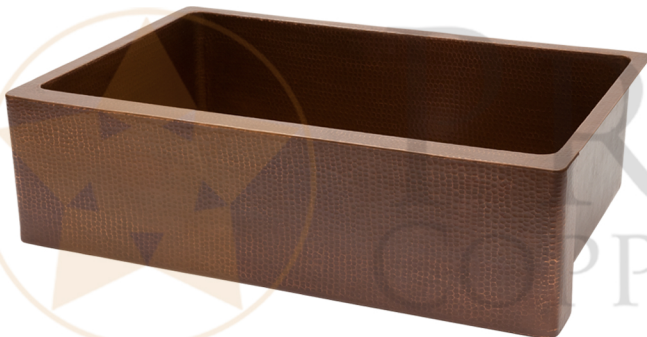

PACKAGE INCLUDES THE FOLLOWING ITEMS:

- * 33" Antique Hammered Copper Kitchen Apron Single Basin Sink (Model# KASB33229)
- * 3.5" Garbage Disposal Drain w/ Basket / ORB Finish (Model# D-130ORB)
- * Oil Rubbed Bronze Installation Silicone (Model# C900-ORB)
- * Copper Sink Wax (Model# W900-WAX)

* ORB: Oil Rubbed Bronze

SINK DETAILS (Model# KASB33229)

- * 33" Antique Hammered Copper Kitchen Apron Single Basin Sink
- * Color: Antique Copper
- * Outer Dimension: 33" x 22" x 9"
- * Inner Dimension: 31" x 19" x 9"
- * Rim: Left, Back, Right - 1" / Front - 2"
- * Drain Opening: 3.5" Standard
- * Material Gauge: 14
- * CODE / STANDARD COMPLIANCE: IAPMO / cUPC LISTED

* ORB: Oil Rubbed Bronze

DRAIN DETAILS (Model# D-130ORB)

- * 3.5" Deluxe Garbage Disposal Drain w/ Basket
- * Color: Oil Rubbed Bronze
- * Outer Dimension: 4.5" x 2.25"
- * Inner Dimension: 3.5"
- * Installation Type: Insinkerator Brand Compatible
- * Material: Brass
- * Prop 65 Compliant