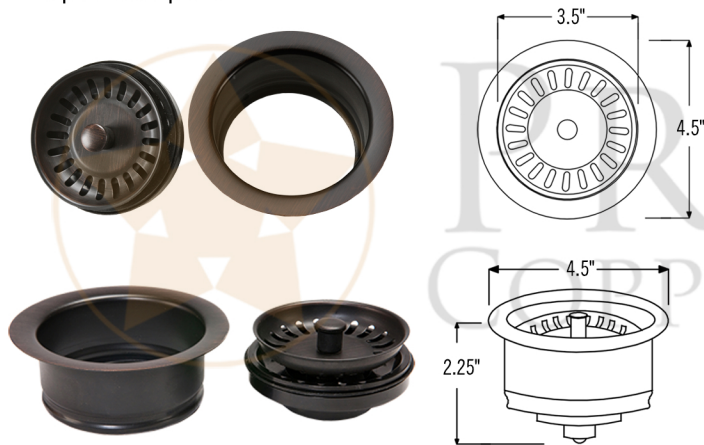

PACKAGE INCLUDES THE FOLLOWING ITEMS:

- * 33" Antique Hammered Copper Kitchen Apron Single Basin Sink (Model# KASB33229)
- * 3.5" Garbage Disposal Drain w/ Basket / ORB Finish (Model# D-130ORB)
- * Oil Rubbed Bronze Installation Silicone (Model# C900-ORB)
- * Copper Sink Wax (Model# W900-WAX)

* ORB: Oil Rubbed Bronze

SINK DETAILS (Model# KASB33229)

- * 33" Antique Hammered Copper Kitchen Apron Single Basin Sink
- * Color: Antique Copper
- * Outer Dimension: 33" x 22" x 9"
- * Inner Dimension: 31" x 19" x 9"
- * Rim: Left, Back, Right - 1" / Front - 2"
- * Drain Opening: 3.5" Standard
- * Material Gauge: 14
- * CODE / STANDARD COMPLIANCE: IAPMO / cUPC LISTED

* ORB: Oil Rubbed Bronze

DRAIN DETAILS (Model# D-130ORB)

- * 3.5" Deluxe Garbage Disposal Drain w/ Basket
- * Color: Oil Rubbed Bronze
- * Outer Dimension: 4.5" x 2.25"
- * Inner Dimension: 3.5"
- * Installation Type: Insinkerator Brand Compatible
- * Material: Brass
- * Prop 65 Compliant