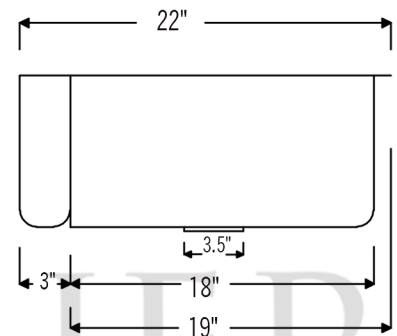

* ORB: Oil Rubbed Bronze

SINK DETAILS (Model# KA75DB33229)

- * 33" Hammered Copper Kitchen Apron 75/25 Double Basin Sink
- * Color: Oil Rubbed Bronze
- * Outer Dimension: 33" x 22" x 9"
- * Inner Dimension: L: 21" x 19" x 9" / R: 9" x 19" x 9"
- * Rim: Left, Back, Right - 1" / Front - 2"
- * Divider: 1" Wide (Optimized)
- * Drain Opening: 3.5" Standard
- * Material Gauge: 14
- * CODE / STANDARD COMPLIANCE: IAPMO / cUPC LISTED

DRAIN #2 DETAILS (Model# D-132ORB)

- * 3.5" Kitchen, Prep, Bar Basket Strainer Drain
- * Color: Oil Rubbed Bronze
- * Outer Dimension: 4.5" x 3"
- * Inner Dimension: 3.5"
- * Installation Type: Compression
- * Material: Brass/PVC
- * Prop 65 Compliant