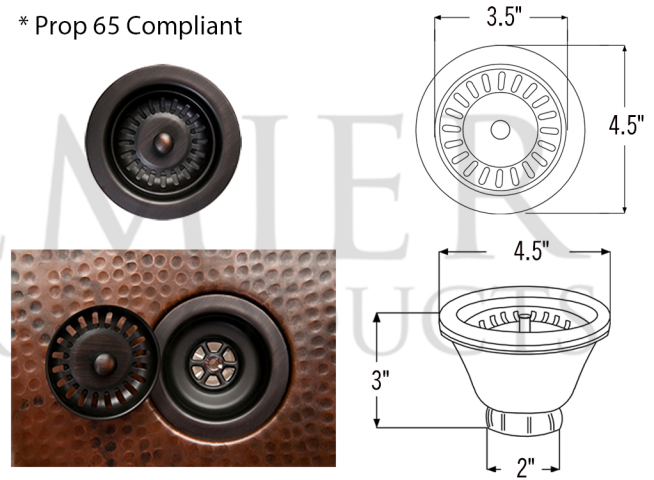

* ORB: Oil Rubbed Bronze

SINK DETAILS (Model# KA75DB33229)

- * 33" Hammered Copper Kitchen Apron 75/25 Double Basin Sink
- * Color: Oil Rubbed Bronze
- * Outer Dimension: 33" x 22" x 9"
- * Inner Dimension: L: 21" x 19" x 9" / R: 9" x 19" x 9"
- * Rim: Left, Back, Right - 1" / Front - 2"
- * Divider: 1" Wide (Optimized)
- * Drain Opening: 3.5" Standard
- * Material Gauge: 14
- * CODE / STANDARD COMPLIANCE: IAPMO / cUPC LISTED

* ORB: Oil Rubbed Bronze

DRAIN #1 DETAILS (Model# D-130ORB)

- * 3.5" Deluxe Garbage Disposal Drain w/ Basket
- * Color: Oil Rubbed Bronze
- * Outer Dimension: 4.5" x 2.25"
- * Inner Dimension: 3.5"
- * Installation Type: Insinkerator Brand Compatible
- * Material: Brass
- * Prop 65 Compliant

DRAIN #2 DETAILS (Model# D-132ORB)

- * 3.5" Kitchen, Prep, Bar Basket Strainer Drain
- * Color: Oil Rubbed Bronze
- * Outer Dimension: 4.5" x 3"
- * Inner Dimension: 3.5"
- * Installation Type: Compression
- * Material: Brass/PVC
- * Prop 65 Compliant

SILICONE DETAILS (Model# C900-ORB)

- * Neutral Cure Installation Silicone
- * Size: 4.7 OZ
- * Matches a Variety of Different Styled Sinks and Drains

COPPER SINK WAX DETAILS (Model# W900-WAX)

- * Copper Sink Wax Protectant
- * Made from Natural Bee's Wax
- * No Wax Build Up Ever!
- * Hard Water Protection
- * Works great on a variety of different surfaces: