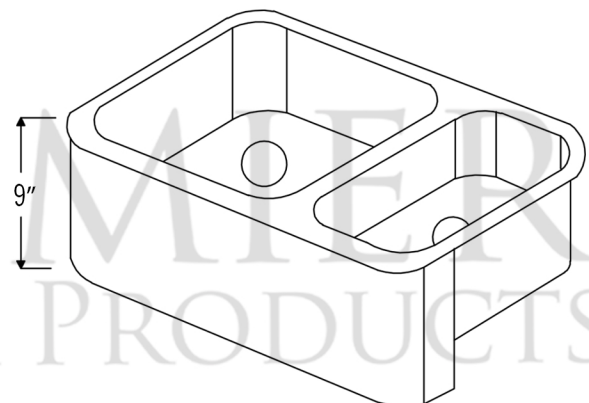

PACKAGE INCLUDES THE FOLLOWING ITEMS:

- * 33" Hammered Copper Kitchen Apron 75/25 Double Basin Sink / ORB Finish (Model# KA75DB33229)
- * 3.5" Garbage Disposal Drain w/ Basket / ORB Finish (Model# D-130ORB)
- * 3.5" Kitchen Basket Strainer Drain / ORB Finish (Model# D-132ORB)
- * Oil Rubbed Bronze Installation Silicone (Model# C900-ORB)
- * Copper Sink Wax (Model# W900-WAX)

* ORB: Oil Rubbed Bronze

SINK DETAILS (Model# KA75DB33229)

- * 33" Hammered Copper Kitchen Apron 75/25 Double Basin Sink
- * Color: Oil Rubbed Bronze
- * Outer Dimension: 33" x 22" x 9"
- * Inner Dimension: L: 21" x 19" x 9" / R: 9" x 19" x 9"
- * Rim: Left, Back, Right - 1" / Front - 2"
- * Divider: 1" Wide (Optimized)
- * Drain Opening: 3.5" Standard
- * Material Gauge: 14
- * CODE / STANDARD COMPLIANCE: IAPMO / cUPC LISTED

* ORB: Oil Rubbed Bronze

DRAIN #1 DETAILS (Model# D-130ORB)

- * 3.5" Deluxe Garbage Disposal Drain w/ Basket
- * Color: Oil Rubbed Bronze
- * Outer Dimension: 4.5" x 2.25"
- * Inner Dimension: 3.5"
- * Installation Type: Insinkerator Brand Compatible
- * Material: Brass
- * Prop 65 Compliant