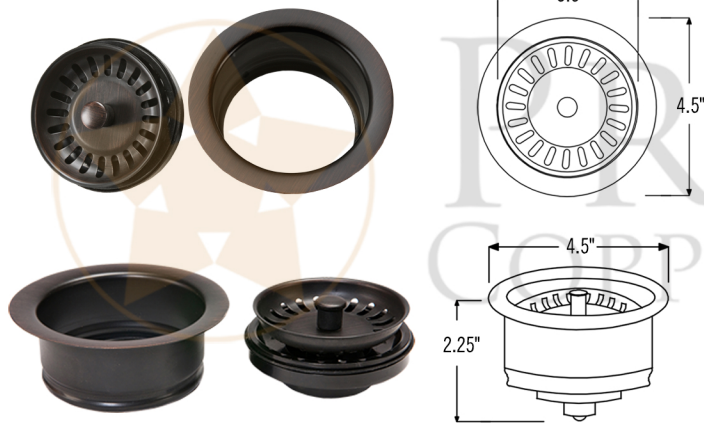

PACKAGE INCLUDES THE FOLLOWING ITEMS:

- * 33" Hammered Copper Kitchen Apron 75/25 Double Basin Sink / ORB Finish (Model# KA75DB33229)
- * 3.5" Garbage Disposal Drain w/ Basket / ORB Finish (Model# D-130ORB)
- * 3.5" Kitchen Basket Strainer Drain / ORB Finish (Model# D-132ORB)
- * Oil Rubbed Bronze Installation Silicone (Model# C900-ORB)
- * Copper Sink Wax (Model# W900-WAX)

* ORB: Oil Rubbed Bronze

SINK DETAILS (Model# KA75DB33229)

- * 33" Hammered Copper Kitchen Apron 75/25 Double Basin Sink
- * Color: Oil Rubbed Bronze
- * Outer Dimension: 33" x 22" x 9"
- * Inner Dimension: L: 21" x 19" x 9" / R: 9" x 19" x 9"
- * Rim: Left, Back, Right - 1" / Front - 2"
- * Divider: 1" Wide (Optimized)
- * Drain Opening: 3.5" Standard
- * Material Gauge: 14
- * CODE / STANDARD COMPLIANCE: IAPMO / cUPC LISTED

* ORB: Oil Rubbed Bronze

DRAIN #1 DETAILS (Model# D-130ORB)

- * 3.5" Deluxe Garbage Disposal Drain w/ Basket
- * Color: Oil Rubbed Bronze
- * Outer Dimension: 4.5" x 2.25"
- * Inner Dimension: 3.5"
- * Installation Type: Insinkerator Brand Compatible
- * Material: Brass
- * Prop 65 Compliant