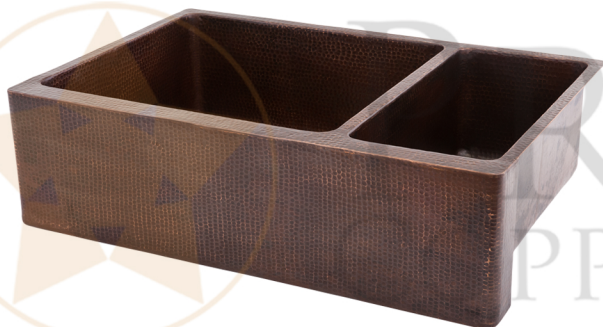

PACKAGE INCLUDES THE FOLLOWING ITEMS:

- * 33" Hammered Copper Kitchen Apron 75/25 Double Basin Sink / ORB Finish (Model# KA75DB33229)
- * 3.5" Garbage Disposal Drain w/ Basket / ORB Finish (Model# D-130ORB)
- * 3.5" Kitchen Basket Strainer Drain / ORB Finish (Model# D-132ORB)
- * Oil Rubbed Bronze Installation Silicone (Model# C900-ORB)
- * Copper Sink Wax (Model# W900-WAX)

* ORB: Oil Rubbed Bronze

SINK DETAILS (Model# KA75DB33229)

- * 33" Hammered Copper Kitchen Apron 75/25 Double Basin Sink
- * Color: Oil Rubbed Bronze
- * Outer Dimension: 33" x 22" x 9"
- * Inner Dimension: L: 21" x 19" x 9" / R: 9" x 19" x 9"
- * Rim: Left, Back, Right - 1" / Front - 2"
- * Divider: 1" Wide (Optimized)
- * Drain Opening: 3.5" Standard
- * Material Gauge: 14
- * CODE / STANDARD COMPLIANCE: IAPMO / cUPC LISTED

* ORB: Oil Rubbed Bronze

DRAIN #1 DETAILS (Model# D-130ORB)

- * 3.5" Deluxe Garbage Disposal Drain w/ Basket
- * Color: Oil Rubbed Bronze
- * Outer Dimension: 4.5" x 2.25"
- * Inner Dimension: 3.5"
- * Installation Type: Insinkerator Brand Compatible
- * Material: Brass
- * Prop 65 Compliant