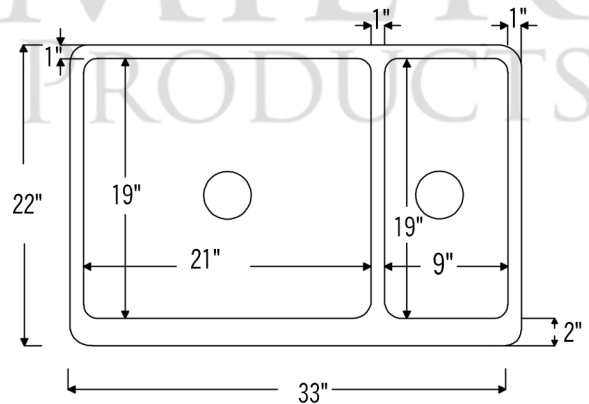

PACKAGE INCLUDES THE FOLLOWING ITEMS:

- * 33" Hammered Copper Kitchen Apron 75/25 Double Basin Sink / ORB Finish (Model# KA75DB33229)
- * 3.5" Garbage Disposal Drain w/ Basket / ORB Finish (Model# D-130ORB)
- * 3.5" Kitchen Basket Strainer Drain / ORB Finish (Model# D-132ORB)
- * Oil Rubbed Bronze Installation Silicone (Model# C900-ORB)
- * Copper Sink Wax (Model# W900-WAX)

* ORB: Oil Rubbed Bronze

SINK DETAILS (Model# KA75DB33229)

- * 33" Hammered Copper Kitchen Apron 75/25 Double Basin Sink
- * Color: Oil Rubbed Bronze
- * Outer Dimension: 33" x 22" x 9"
- * Inner Dimension: L: 21" x 19" x 9" / R: 9" x 19" x 9"
- * Rim: Left, Back, Right - 1" / Front - 2"
- * Divider: 1" Wide (Optimized)
- * Drain Opening: 3.5" Standard
- * Material Gauge: 14
- * CODE / STANDARD COMPLIANCE: IAPMO / cUPC LISTED

* ORB: Oil Rubbed Bronze

DRAIN #1 DETAILS (Model# D-130ORB)

- * 3.5" Deluxe Garbage Disposal Drain w/ Basket
- * Color: Oil Rubbed Bronze
- * Outer Dimension: 4.5" x 2.25"
- * Inner Dimension: 3.5"
- * Installation Type: Insinkerator Brand Compatible
- * Material: Brass
- * Prop 65 Compliant

DRAIN #2 DETAILS (Model# D-132ORB)

- * 3.5" Kitchen, Prep, Bar Basket Strainer Drain
- * Color: Oil Rubbed Bronze
- * Outer Dimension: 4.5" x 3"
- * Inner Dimension: 3.5"
- * Installation Type: Compression
- * Material: Brass/PVC
- * Prop 65 Compliant