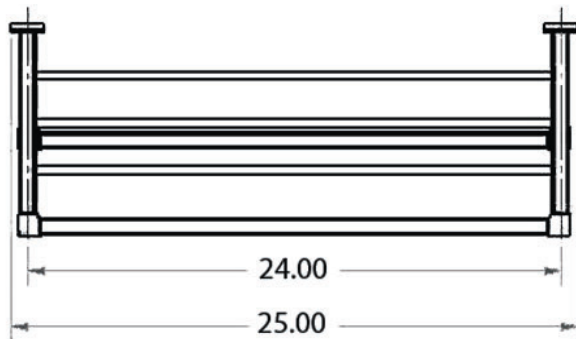

- SUPERIOR STRONG DESIGN
- SAVES 95% OF INSTALLATION LABOR

HARDWARE INCLUDED

- FULLY ASSEMBLED 304 STAINLESS STEEL TOWEL SHELF - 1
- STAINLESS STEEL WALL SCREWS - 4
- WALL ANCHORS - 4

WALL MOUNTED

PART NUMBERS

FINISH

1012-24BP

BRIGHT POLISHED

1012-24BN

BRUSHED NICKEL

Product comes fully assembled.
Simply unfold and install.

INSTALLATION:

Step 1 - Remove from package and rotate clockwise until shelf and bar are perpendicular to one another.