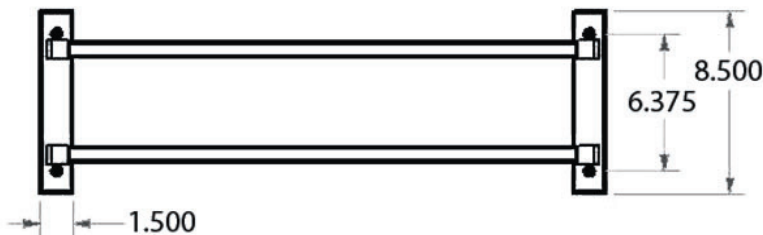

FINISH

1012-24BP

BRIGHT POLISHED

1012-24BN

BRUSHED NICKEL

Product comes fully assembled.
Simply unfold and install.

INSTALLATION:

Step 1 - Remove from package and rotate clockwise until shelf and bar are perpendicular to one another.