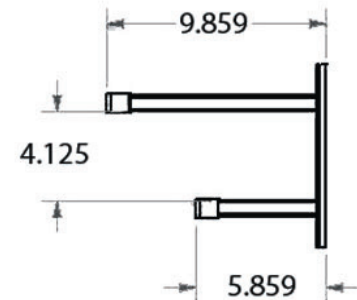

FINISH

1012-24BP

BRIGHT POLISHED

1012-24BN

BRUSHED NICKEL

Product comes fully assembled.
Simply unfold and install.

INSTALLATION:

Step 1 - Remove from package and rotate clockwise until shelf and bar are perpendicular to one another.