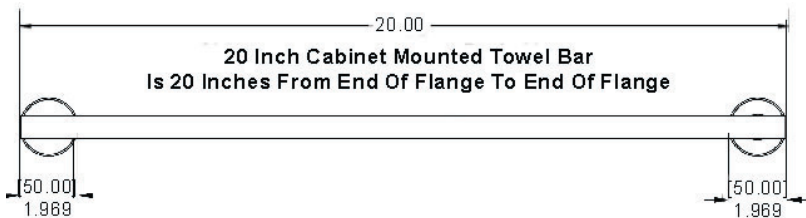

FINISH

3020-PC-CM

POLISHED CHROME

CABINET MOUNT TOWEL BAR

CABINET MOUNTED TOWEL BAR SIZE IS DETERMINED BY THE END OF FLANGE TO END OF FLANGE

INSTALLATION:

Insert decorative mount screw through .50in hole in cabinet. Thread into post and tighten firmly with provided tightening lever. (Do not over tighten)