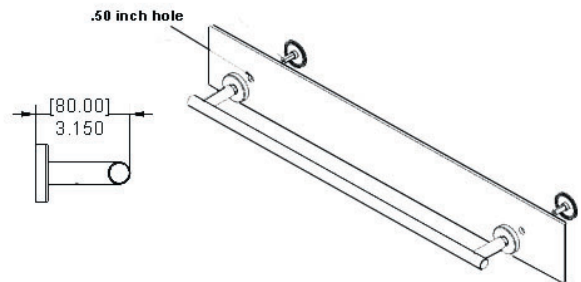

HARDWARE INCLUDED

- 304 STAINLESS STEEL TOWEL BAR - 1
- ZINC DIE-CAST DECORATIVE MOUNT SCREW COVER - 2
- ZINC DIE-CAST COVER FLANGES - 2
- SILICON GRIP/SEAL WASHERS - 4
- TIGHTENING LEVER - 1

PART NUMBERS

FINISH

3020-PC-CM

POLISHED CHROME

CABINET MOUNT TOWEL BAR

CABINET MOUNTED TOWEL BAR SIZE IS DETERMINED BY THE END OF FLANGE TO END OF FLANGE

INSTALLATION:

Insert decorative mount screw through .50in hole in cabinet. Thread into post and tighten firmly with provided tightening lever. (Do not over tighten)