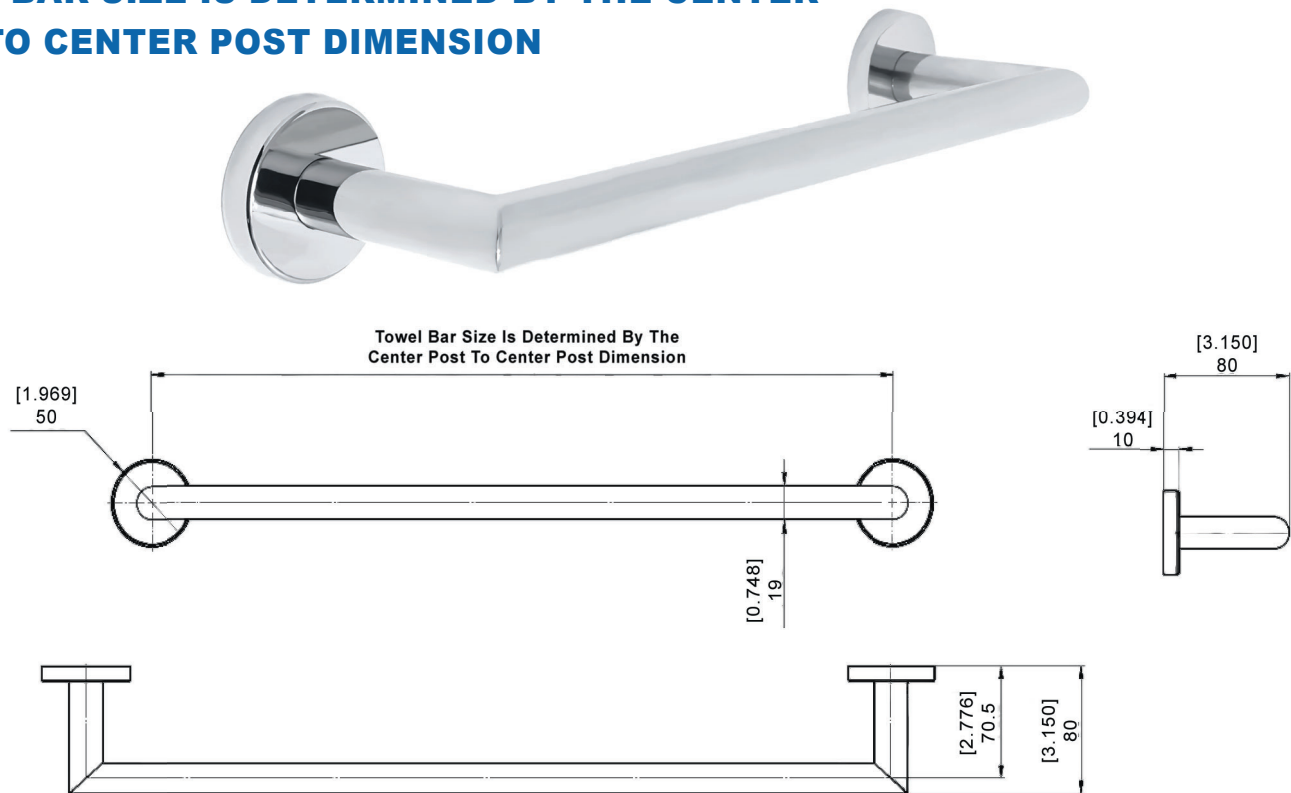

## 304 STAINLESS STEEL

- 304 STAINLESS STEEL BAR
- WELDED MITERED CORNERS
- SUPERIOR STRONG MOUNTING SYSTEM
- FOUR SCREWS INCLUDED FOR A STRONG SECURE INSTALLATION

## HARDWARE INCLUDED

- 304 STAINLESS STEEL TOWEL BAR - 1
- ALUMINUM WALL MOUNTING BRACKETS - 2
- ZINC DIE-CAST COVER FLANGES - 2
- STAINLESS STEEL MOUNTING HARDWARE AND WALL ANCHORS INCLUDED

## TOWEL BAR SIZE IS DETERMINED BY THE CENTER POST TO CENTER POST DIMENSION