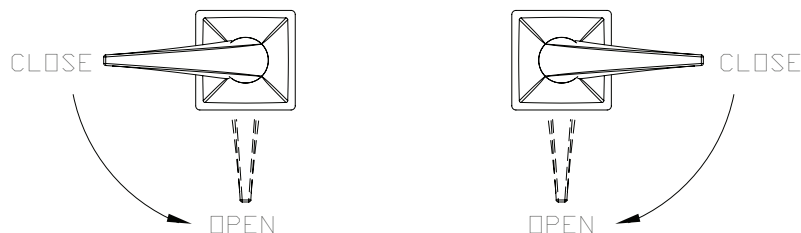

Pioneer Faucets
STYLE THAT WORKS

3PR210
Prenza Series

Two Handle Lavatory Widespread Faucet

- Metal Lever Handles
- 4-1/4" Reach, 4-1/16" From Deck to Aerator
- Ceramic Disc Cartridge with Temperature Limit Cap
- 3-Hole 6" to 16" Installation
- Brass Push-Down Drain Assembly
- With 1.2 GPM Flow Rate
- Easy-install Mounting Nut

(Push-Down Drain)