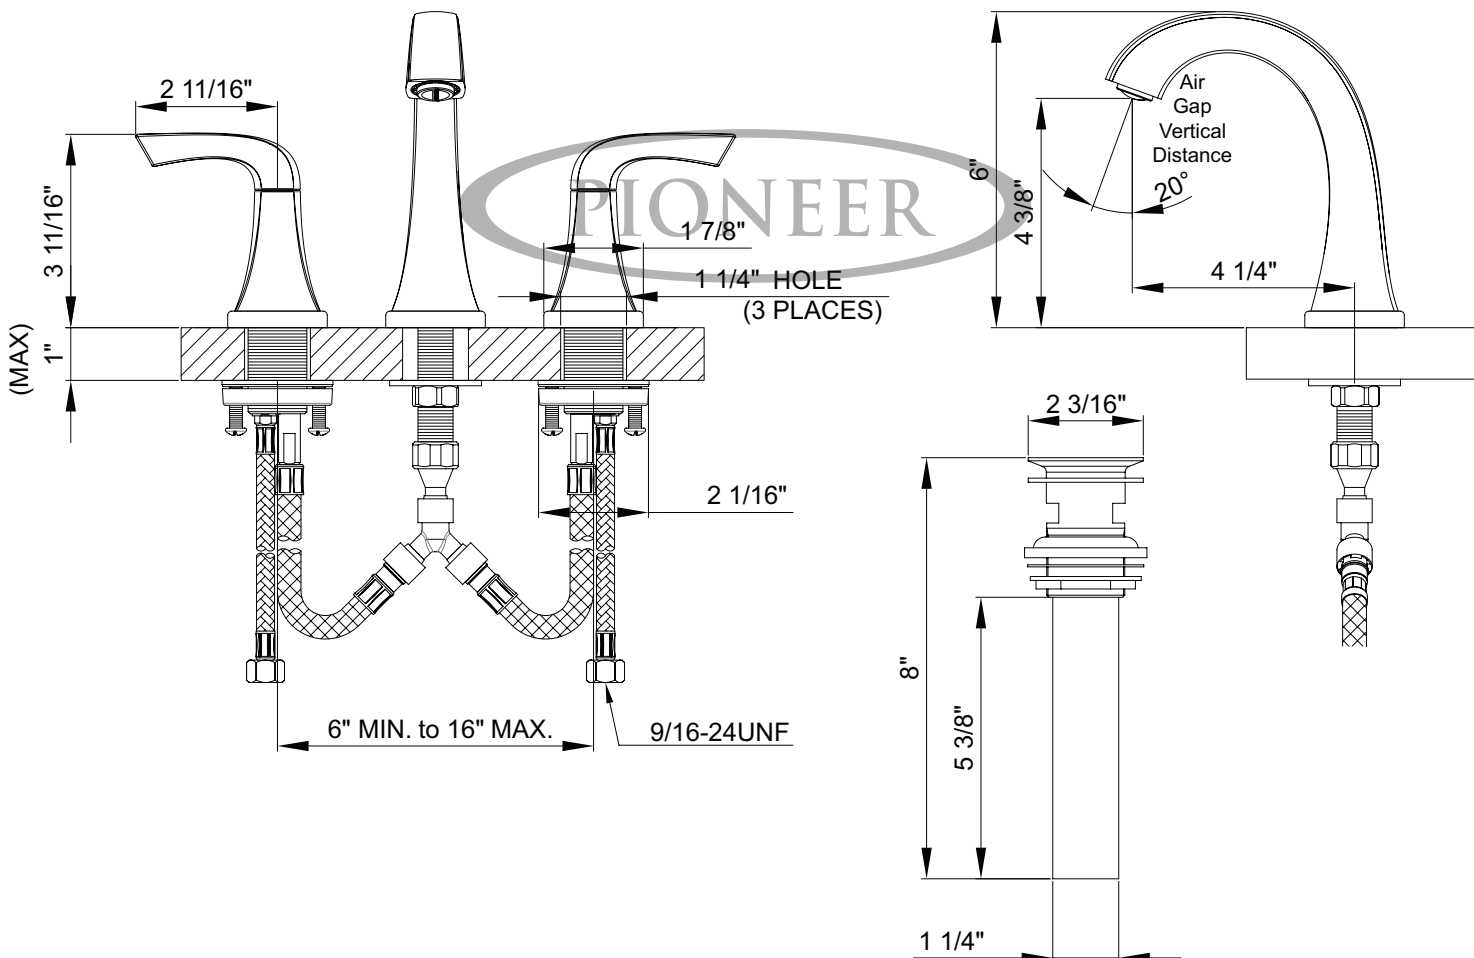

Pioneer Faucets
STYLE THAT WORKS

3PR210
Prenza Series

Two Handle Lavatory Widespread Faucet

- Metal Lever Handles
- 4-1/4" Reach, 4-1/16" From Deck to Aerator
- Ceramic Disc Cartridge with Temperature Limit Cap
- 3-Hole 6" to 16" Installation
- Brass Push-Down Drain Assembly
- With 1.2 GPM Flow Rate
- Easy-install Mounting Nut

Finish Options:
Chrome-Default
Brushed Nickel-BN
Matte Black-MB
Brushed Gold-BG

Code and Standards

- ADA: Compliance to ICC/ANSI A117.1 (Lever Handle Only)

*For other finishes and flow rates offered, please visit our website, email an inquiry to sales@pioneerind.com or contact our sales at 800-338-9468

(Push-Down Drain)