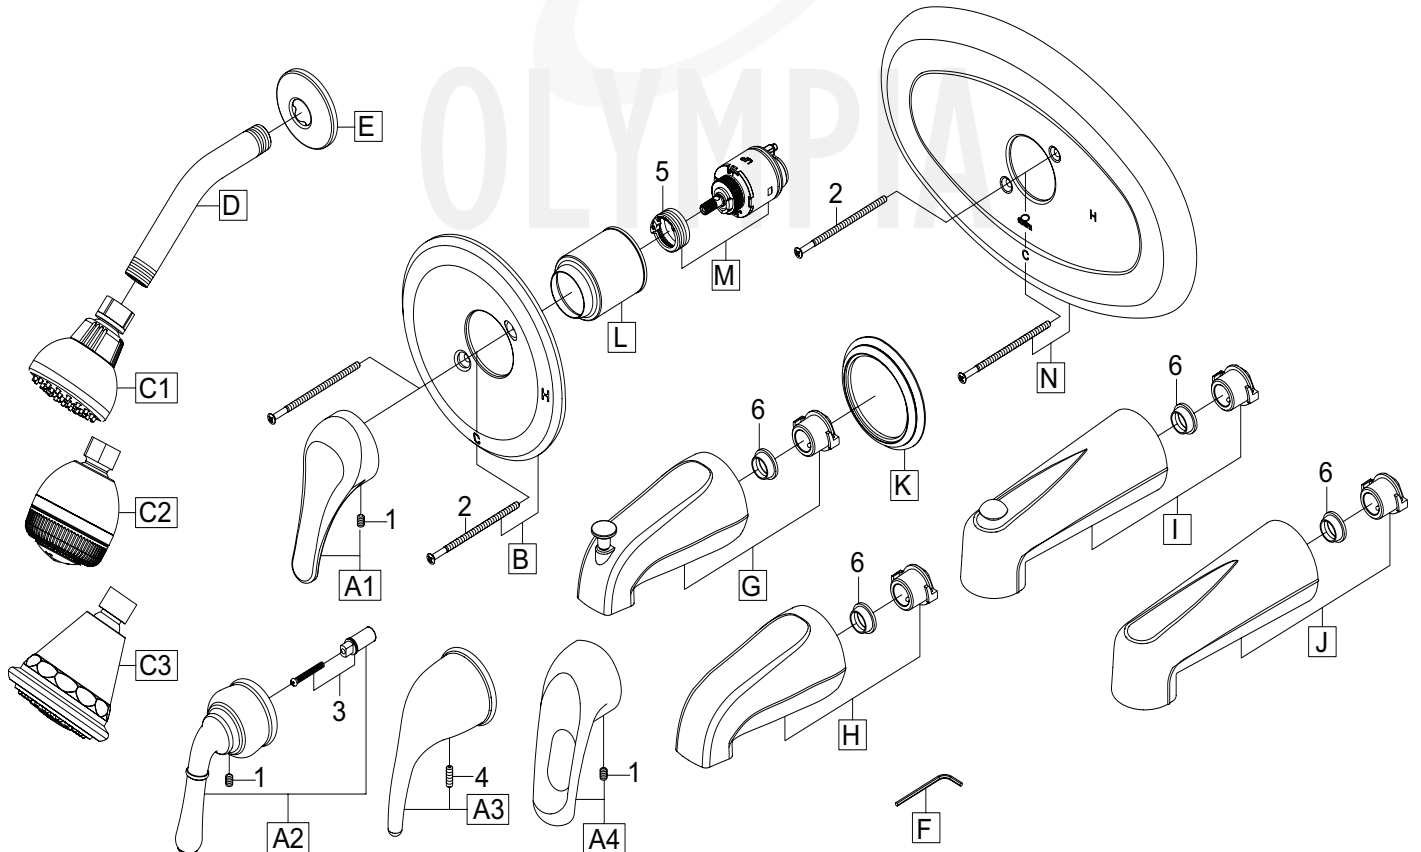

PARTS BREAKDOWN SHEET

Model Number: T-230X, T-231X, T-234X, T-235X, T-236X, VT-230X-RP

* Note: Please specify finish/color when ordering.

ITEM #	DESCRIPTION
A1	OP-140014* Metal Lever Handle (For T-230X)
A2	OP-140008* Lever Handle (For T-234X, T-235X)
A3	OP-140015* Lever Handle (For T-236X)
A4	OP-140010* Loop Handle (For T-231X)
B	OP-440009* Face Plate
C1	OP-640053* 1.5 GPM Showerhead (For T-230X, T-231X)
C2	OP-640029* 1.75 GPM Showerhead (For T-234X, T-236X)
C3	OP-640035* 1.75 GPM Showerhead (For T-235X)
D	OP-640002* Shower Arm
E	OP-640001* Shower Arm Flange
F	OP-490011 3/32" Allen Wrench
G	OP-640018* Diverter Tub Spout (For T-23X0)

ITEM #	DESCRIPTION
H	OP-640019* Tub Spout (For T-23X1)
I	OP-640033* 7" Extended Diverter Tub Spout (For T-2353)
J	OP-640034* 7" Extended Tub Spout (For T-2354)
K	OP-440042* Spout Escutcheon (For T-235X)
L	OP-440054* Sleeve
M	OP-340009 Ceramic Cartridge & Spool
N	OP-640017* Oval Face Plate (For VT-230X-RP)
1	OP-490029 Allen Screw
2	OP-440010* Face Plate Screws
3	OP-440033 Handle Adapter
4	OP-440043 Allen Screw
5	OP-340010 Red Color Temperature Adjusting Ring
6	OP-640058 Gasket