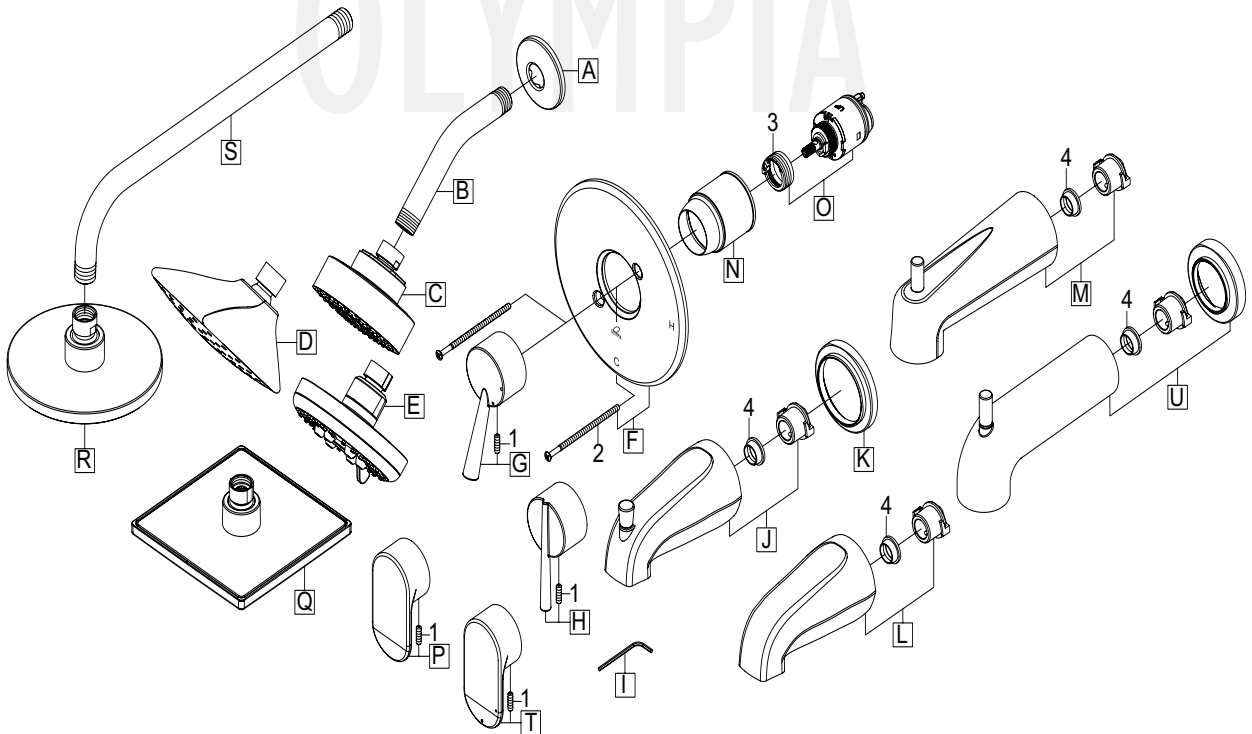

PARTS BREAKDOWN SHEET

Model Number: T-233X, T-237X, T-238X

* Note: Please specify finish/color when ordering.

ITEM #	DESCRIPTION
A	OP-640001* Shower Arm Flange
B	OP-640002* Shower Arm
C	OP-640038* 1.75 GPM Shower Head (For T-23X0, T-23X2)
D	OP-640037* 1.75 GPM Rain Shower Head (For T-23X4, T-23X5)
E	OP-640041* 1.75 GPM Shower Head (For T-2386, T-2387)
F	OP-440051* Face Plate
G	OP-140011* Lever Handle (For T-237X)
H	OP-140018* Lever Handle (For T-238X)
I	OP-490011 3/32" Allen Wrench
J	OP-640007* Diverter Tub Spout (For T-23X0, T-2386)
K	OP-640008* Spout Escutcheon (For T-23X0, T-23X1, T-23X4, T-23X6)

ITEM #	DESCRIPTION
L	OP-640019* Tub Spout (For T-23X1)
M	OP-640040* 7" Extended Diverter Tub Spout (For T-23X4)
N	OP-440054* Sleeve
O	OP-340009 Ceramic Cartridge & Spool
P	OP-140020* Lever Handle (For T-233X)
Q	X-6400088* 1.75 GPM Shower Head (For "-6" Suffix)
R	OP-640047* 1.75 GPM Shower Head (For "-6R(L)" Suffix)
S	OP-640056* 14" L Shower Arm (For "-6RL" Suffix)
T	OP-140025* Lever Handle (For T-233XRB)
U	OP-640063* 7" Extended Diverter Tub Spout And Escutcheon (For "-7S" Suffix)
1	OP-440043 Allen Screw
2	OP-440010* Face Plate Screws
3	OP-340010 Red Color Temperature Adjusting Ring
4	OP-640058 Gasket

PARTS BREAKDOWN SHEET

Model Number: T-239X, T-2391X

* Note: Please specify finish/color when ordering.

	ITEM #	DESCRIPTION
A	OP-640045*	Shower Arm Flange
B	OP-640002*	Shower Arm
C	OP-640038*	1.75 GPM Shower Head (For T-2390, T-2392, T-23910, T-23912)
D	OP-640042*	1.75 GPM Shower Head (For T-2394, T-2395, T-2398)
E	X-6400088*	1.75 GPM Shower Head (For "-6" Suffix)
F	OP-640041*	1.75 GPM Shower Head (For T-23914, T-23915)
G	OP-440056*	Face Plate
H	OP-140019*	Lever Handle (For T-239X)
I	OP-140021*	Lever Handle (For T-2391X)
J	OP-490011	3/32" Allen Wrench
K	OP-640046*	Diverter Tub Spout (For T-2390, T-2394(-6))