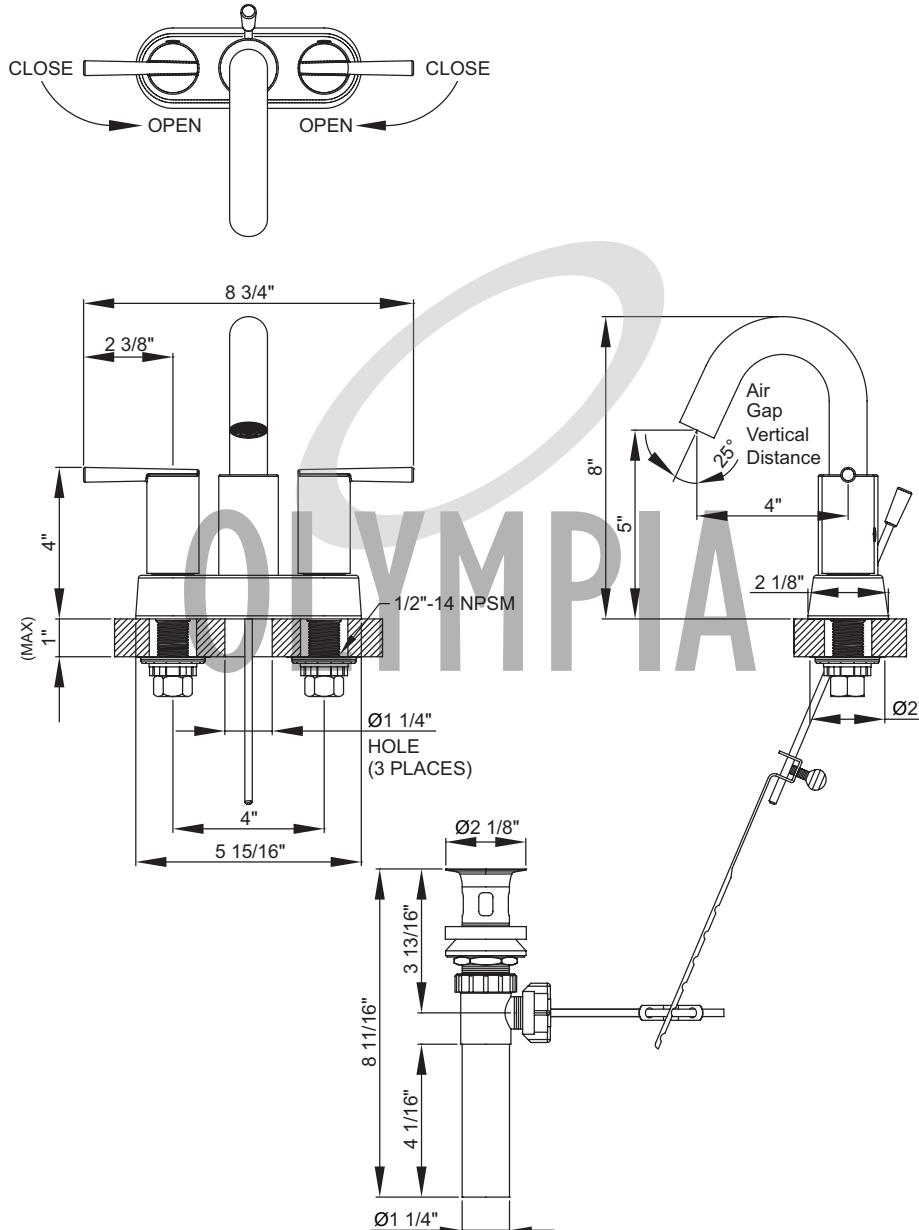

Two Handle Lavatory Faucet

- Lever Handles
- 4" Reach, 5" From Deck to Aerator
- Ceramic Disc Cartridges
- 3-Hole 4" Installation
- 50/50 Pop-Up Drain Assembly
- With 1.2 GPM Flow Rate

Code and Standards

- ADA: Compliance to ICC/ANSI A117.1 (Lever Handle Only)

*For other finishes and flow rates offered, please visit our website, email an inquiry to sales@pioneerind.com or contact our sales at 800-338-9468

50/50 Pop-Up Drain