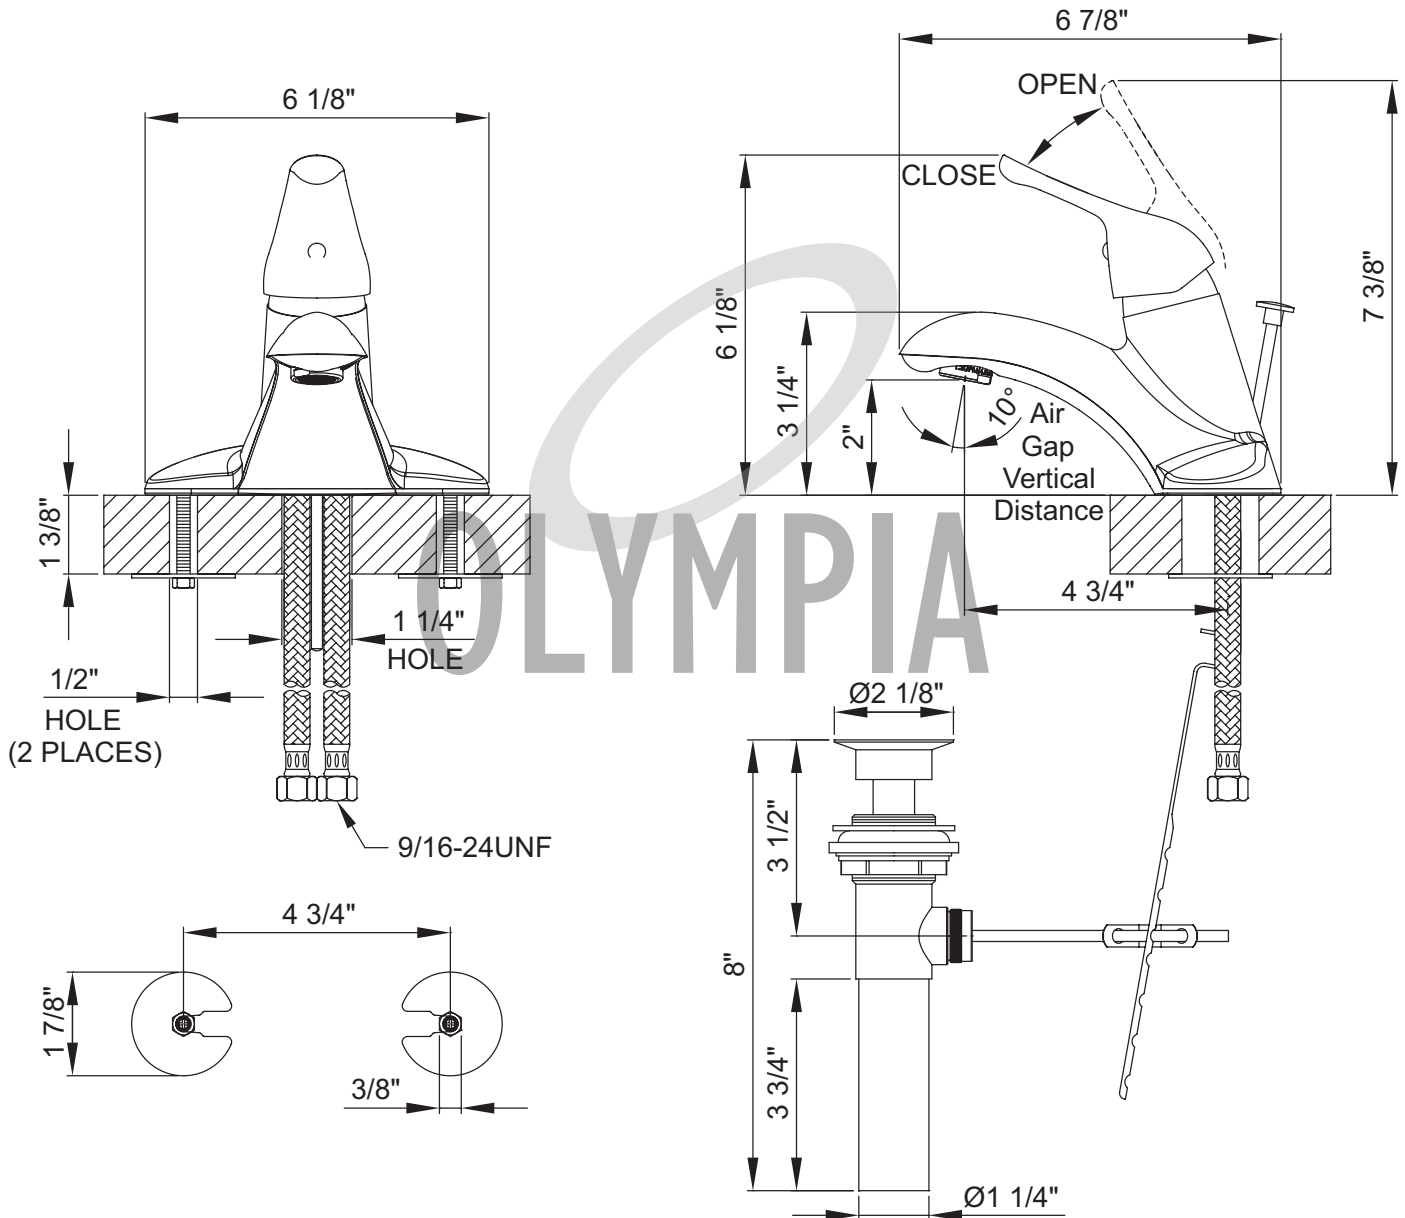

Olympia Faucets
VALUE FOR BUILDERS

L-6262H
Elite Series

Single Handle Lavatory Faucet

- Metal Lever Handle
- 4-3/4" Reach, 2" From Deck to Aerator
- Stainless Steel Ball Operation
- 3-Hole 4" Installation
- Brass Pop-Up Drain Assembly
- Easy-Install 18" Flex Supply Lines With 3/8" Connections
- With 1.2 GPM Flow Rate

Code and Standards

*For other finishes and flow rates offered, please visit our website, email an inquiry to sales@pioneerind.com or contact our sales at 800-338-9468

Brass Pop-Up Drain