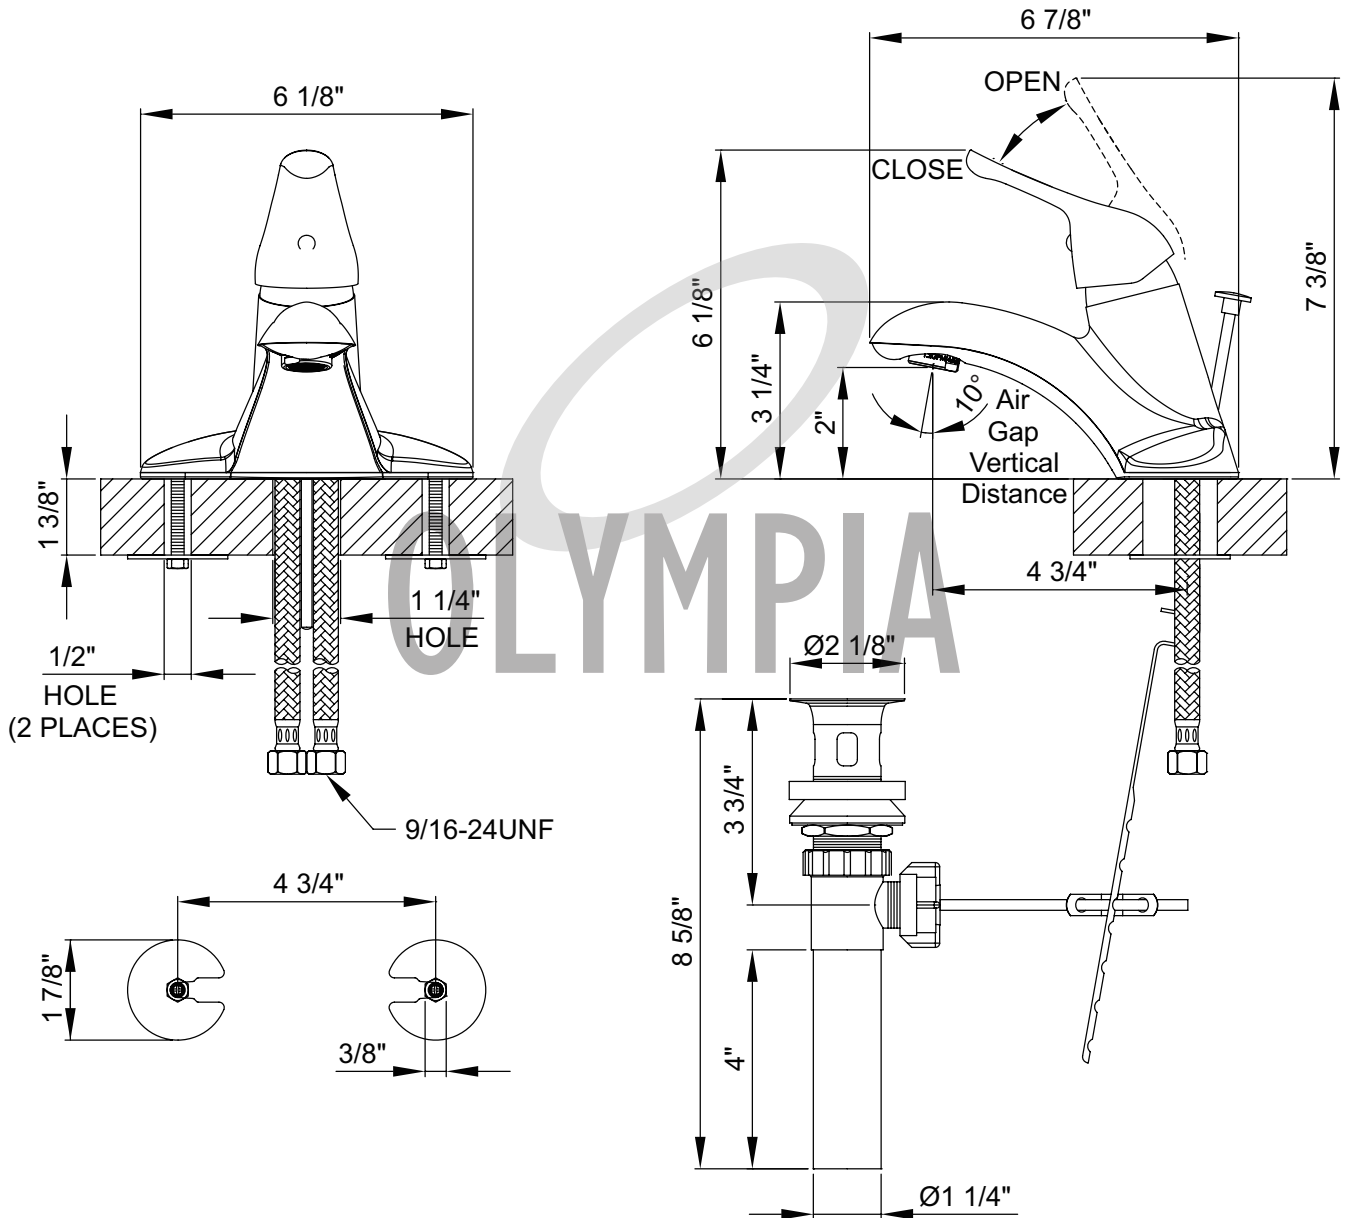

Single Handle Lavatory Faucet

- Metal Lever Handle
- 4-3/4" Reach, 2" From Deck to Aerator
- Stainless Steel Ball Operation
- 3-Hole 4" Installation
- 50/50 Pop-Up Drain Assembly
- Easy-Install 18" Flex Supply Lines With 3/8" Connections
- With 1.2 GPM Flow Rate

Code and Standards

*For other finishes and flow rates offered, please visit our website, email an inquiry to sales@pioneerind.com or contact our sales at 800-338-9468

50/50 Pop-Up Drain