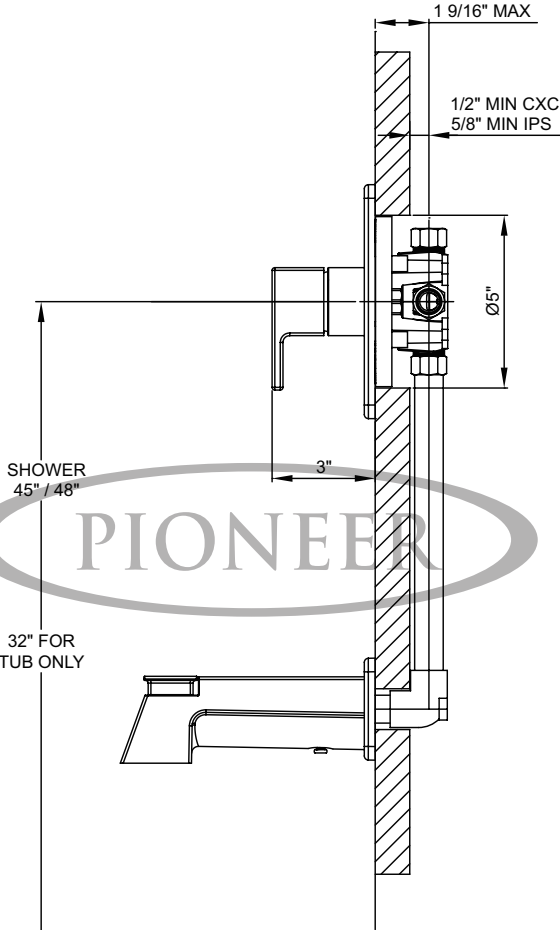

PIONEER FAUCETS
STYLE THAT WORKS

T-4MO200
Mod SERIES

Single Handle Tub Trim Set

- Metal Lever Handle
- Ceramic Disc Cartridge with Temperature Limit Cap
- Extended Combo 1/2" IPS/Slip-On Tub Spout with Escutcheon
- For Use with V-2300B Or V-2400B Series Valves - Valve not included

FLOOR

THICK WALL

FLOOR

THIN WALL