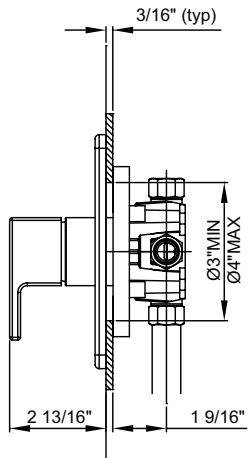

PIONEER FAUCETS
STYLE THAT WORKS

T-4MO200
Mod SERIES

Single Handle Tub Trim Set

- Metal Lever Handle
- Ceramic Disc Cartridge with Temperature Limit Cap
- Extended Combo 1/2" IPS/Slip-On Tub Spout with Escutcheon
- For Use with V-2300B Or V-2400B Series Valves - Valve not included

FLOOR

THICK WALL

FLOOR

THIN WALL