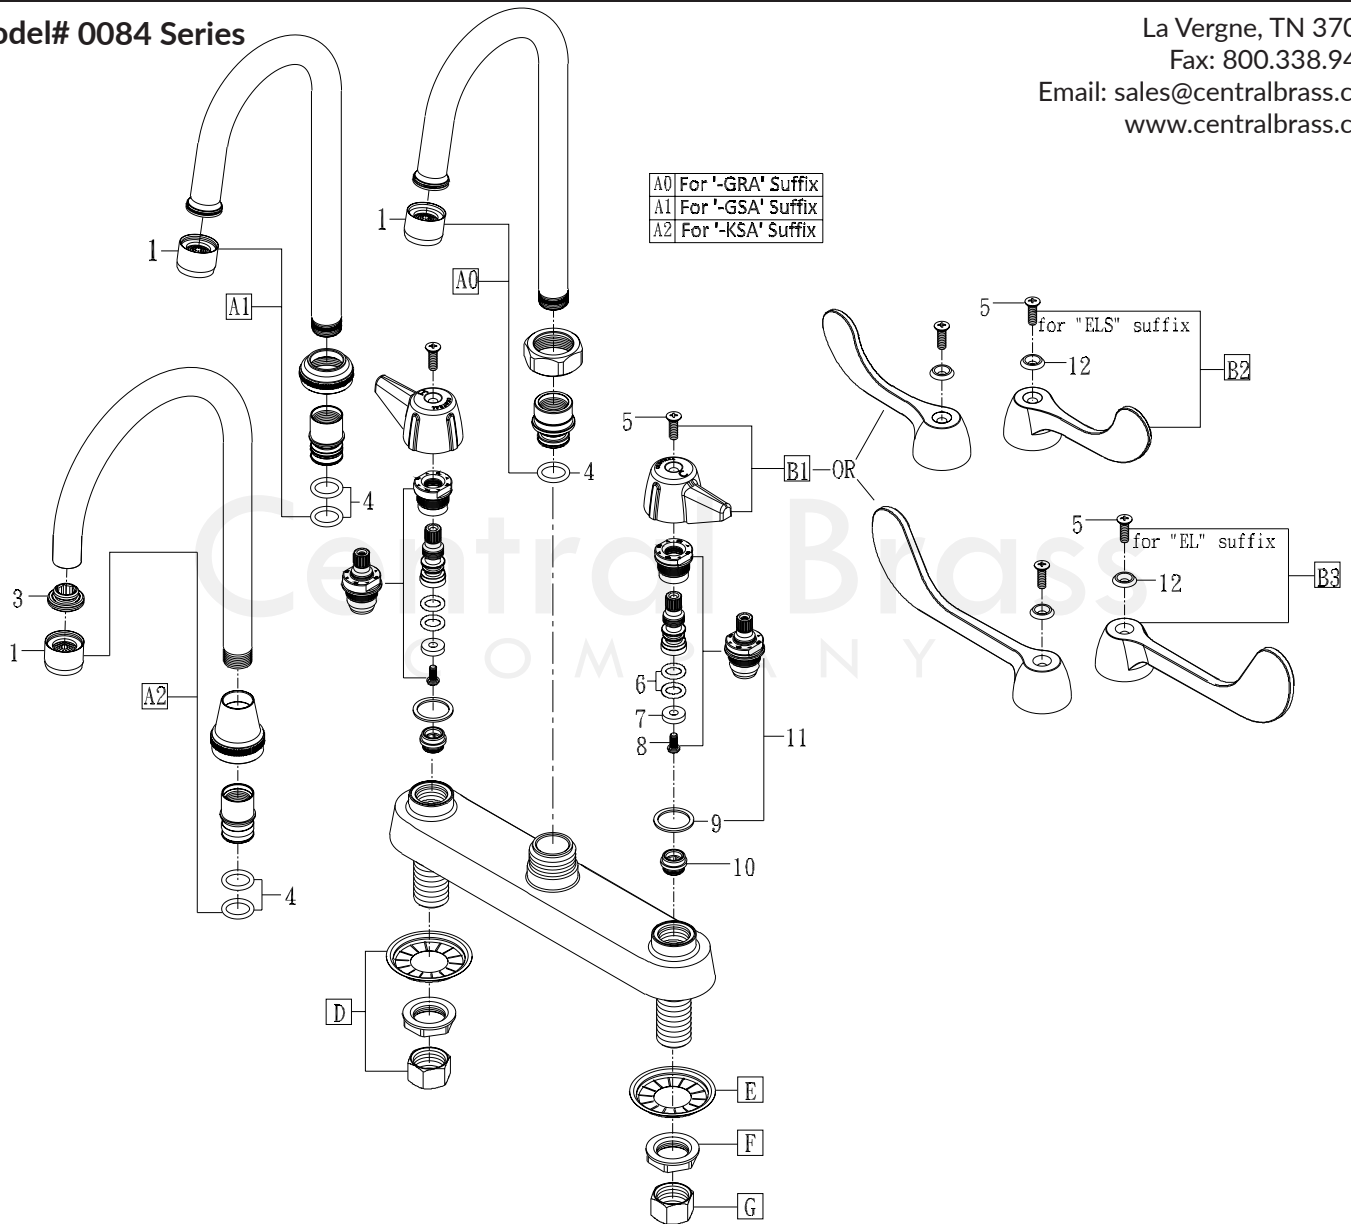

Model# 0084 Series

La Vergne, TN 37086  
 Fax: 800.338.9414  
 Email: sales@centralbrass.com  
 www.centralbrass.com

ITEM#	DESCRIPTION	ITEM#	DESCRIPTION		
A0	SU-157-GRA (For '-GRA' Suffix)	4-3/32" Rigid Gooseneck Spout, Aerator	1	CS-49014	55/64"-27 Female Thread 1.5GPM Aerator
A1	SU-157-GSA (For '-GSA' Suffix)	4-3/32" Swivel Gooseneck Spout, Aerator	3	XPF-166-U	Spout End Aerator Adapter-2/pk
A2	SU-157-KSA (For '-KSA' Suffix)	5-1/2" Swivel Gooseneck Spout, Aerator	4	X1038-KN	O-Ring Epdm Rubber (25pcs/pk)
B1	G-523-C,H	Canopy Handle With Screw-Cold,Hot	5	X107-F	Oval Head Handle Phillips Screw (25/pk)
B2	G-4147-C,H (for "ELS" suffix)	Wrist Handle (4")+Index Ring+Screw-C,H	6	X1038-453	O-Ring for Stem Assembly (25pcs/pk)
B3	G-4149-C,H (for "EL" suffix)	Wrist Handle (6")+Index Ring+Screw-C,H	7	X901-WNN	Seat Washer (25pcs/pk)
D	G-913-A	Coupling Nuts & Washers (2 Sets)	8	X104	Round Head Seat Washer Screw (25/pk)
E	X54	Thinner Crowfoot Steel Washer-10/pk	9	X1028-Y	Nylon Gasket (25pcs/pk)
F	X7133-AZ	Zinc Die Cast Locknut-10/pk	10	X263-BC	Seat (10pcs/pk)
G	X4015	Brass Coupling Nut-4/pk	11	G-454-EL,ER	Quick Pression 1/4 Turn Stem Assembly
			12	X107FB,FR	Color Code Index Ring-Blue-5/pk

0084 Series/REV. 09 2016