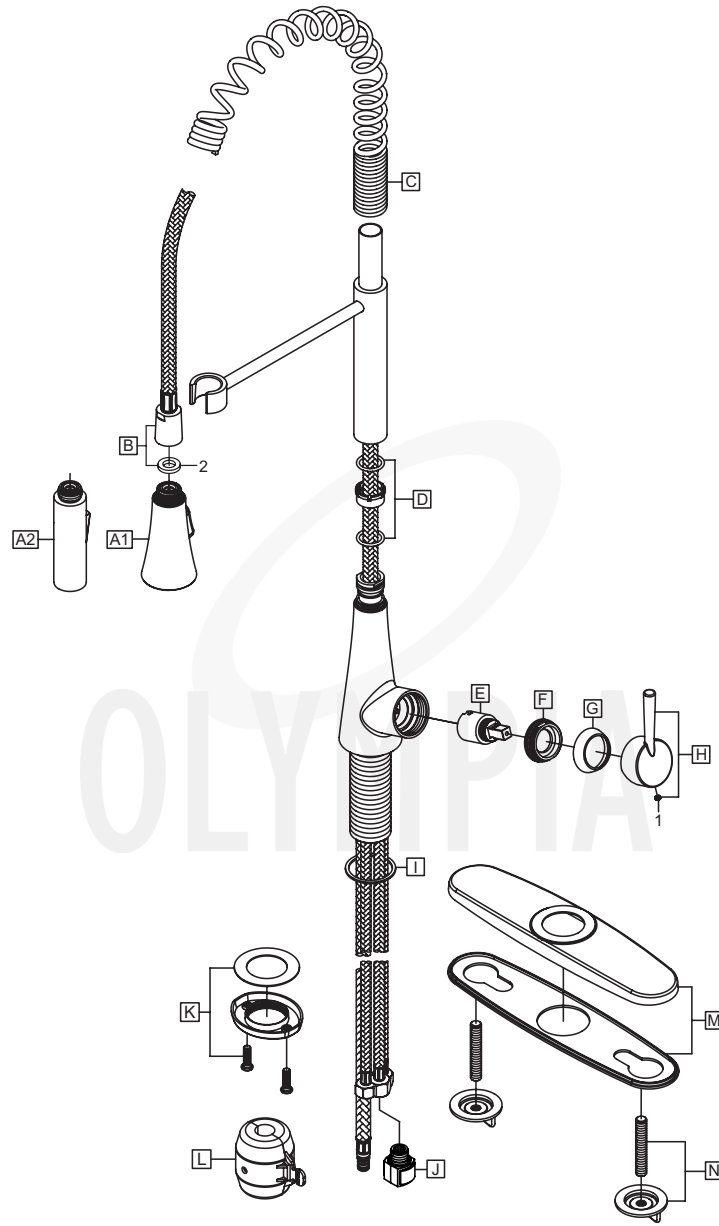

PARTS BREAKDOWN SHEET

Single Handle Lavatory Faucet

ITEM#	DESCRIPTION	ITEM#	DESCRIPTION
A1	OP-420067* 1.8 GPM Pull-Down Spray Head (For K-5010)	I	OP-420059 Washer
A2	X-4200181* 1.8 GPM Pull-Down Spray Head (For K-5015)	J	X-4200199 Quick Connect
B	X-4200198* Spray Hose	K	OP-520015 Locknut with Screws
C	OP-420069* Spring	L	OP-420070 Weight
D	OP-420056 Spout Repair Kit	M	OP-420045* Deck Plate & Base Gasket
E	OP-390003 Ceramic Disc Cartridge	N	OP-520003 Mounting Bolts & Nuts
F	OP-420057 Retainer Nut	1	OP-420061 Allen Screw
G	OP-420058* Cap	2	OP-420075 Washer
H	OP-120004* Lever Handle		

* Note- Please Specify finish/color code while ordering.