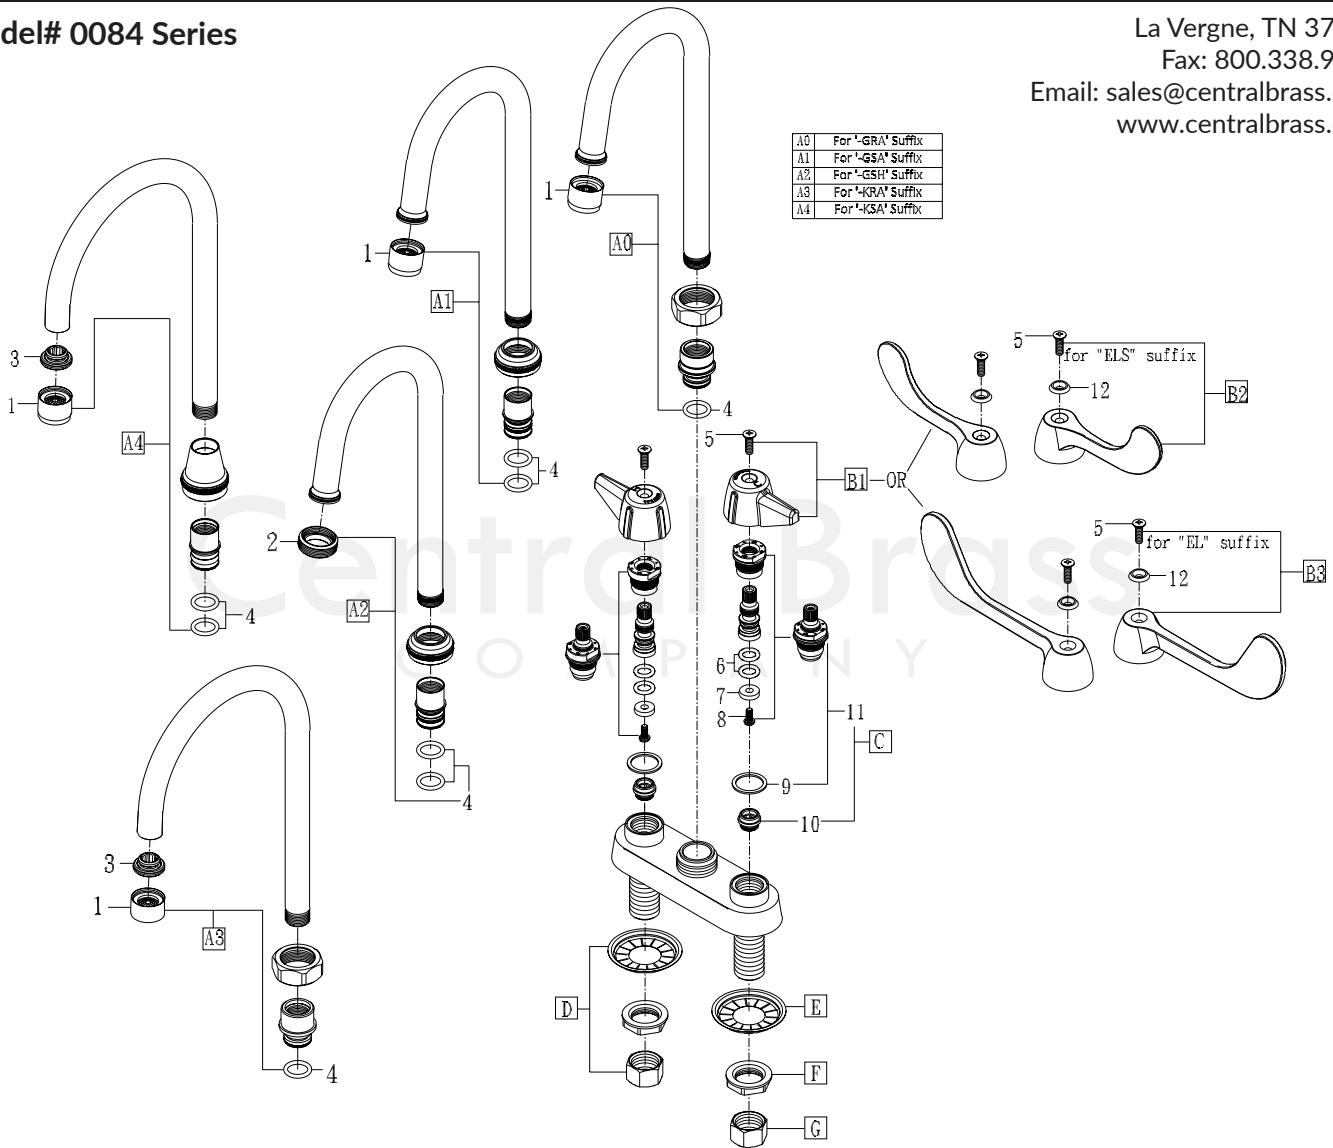

Model# 0084 Series

La Vergne, TN 37086
 Fax: 800.338.9414
 Email: sales@centralbrass.com
 www.centralbrass.com

ITEM#	DESCRIPTION	ITEM#	DESCRIPTION		
A0	SU-157-GRA (For '-GRA' Suffix)	4-3/32" Rigid Gooseneck Spout, Aerator	1	CS-49014	55/64"-27 Female Thread 1.5GPM Aerator
A1	SU-157-GSA (For '-GSA' Suffix)	4-3/32" Swivel Gooseneck Spout, Aerator	2	XPF-784-C	Spout Hose End Adapter CP-2/pk
A2	SU-157-GSH (For '-GSH' Suffix)	4-3/32" Swivel Spout With Hose End	3	XPF-166-U	Spout End Aerator Adapter-2/pk
A3	SU-157-KRA (For '-KRA' Suffix)	5-1/2" Rigid Gooseneck Spout, Aerator	4	X1038-KN	O-Ring Epdm Rubber (25pcs/pk)
A4	SU-157-KSA (For '-KSA' Suffix)	5-1/2" Swivel Gooseneck Spout, Aerator	5	X107-F	Oval Head Handle Phillips Screw (25/pk)
B1	G-523-C,H	Canopy Handle With Screw-Cold,Hot	6	X1038-453	O-Ring for Stem Assembly (25pcs/pk)
B2	G-4147-C,H	Wrist Handle (4")+Index Ring+Screw-C,H	7	X901-WNN	Seat Washer (25pcs/pk)
B3	G-4149-C,H	Wrist Handle (6")+Index Ring+Screw-C,H	8	X104	Round Head Seat Washer Screw (25/pk)
C	K-453-C,H	Stem Assembly With Replaceable Seat	9	X1028-Y	Nylon Gasket (25pcs/pk)
D	G-913-A	Coupling Nuts & Washers (2 Sets)	10	X263-BC	Seat (10pcs/pk)
E	X54	Thinner Crowfoot Steel Washer-10/pk	11	G-453-EL,ER	Stem Assembly-Cold,Hot
F	X7133-AZ	Zinc Die Cast Locknut-10/pk	12	X107FB,FR	Color Code Index Ring-Blue-5/pk
G	X4015	Brass Coupling Nut-4/pk			

0084 Series/REV. 09 2016