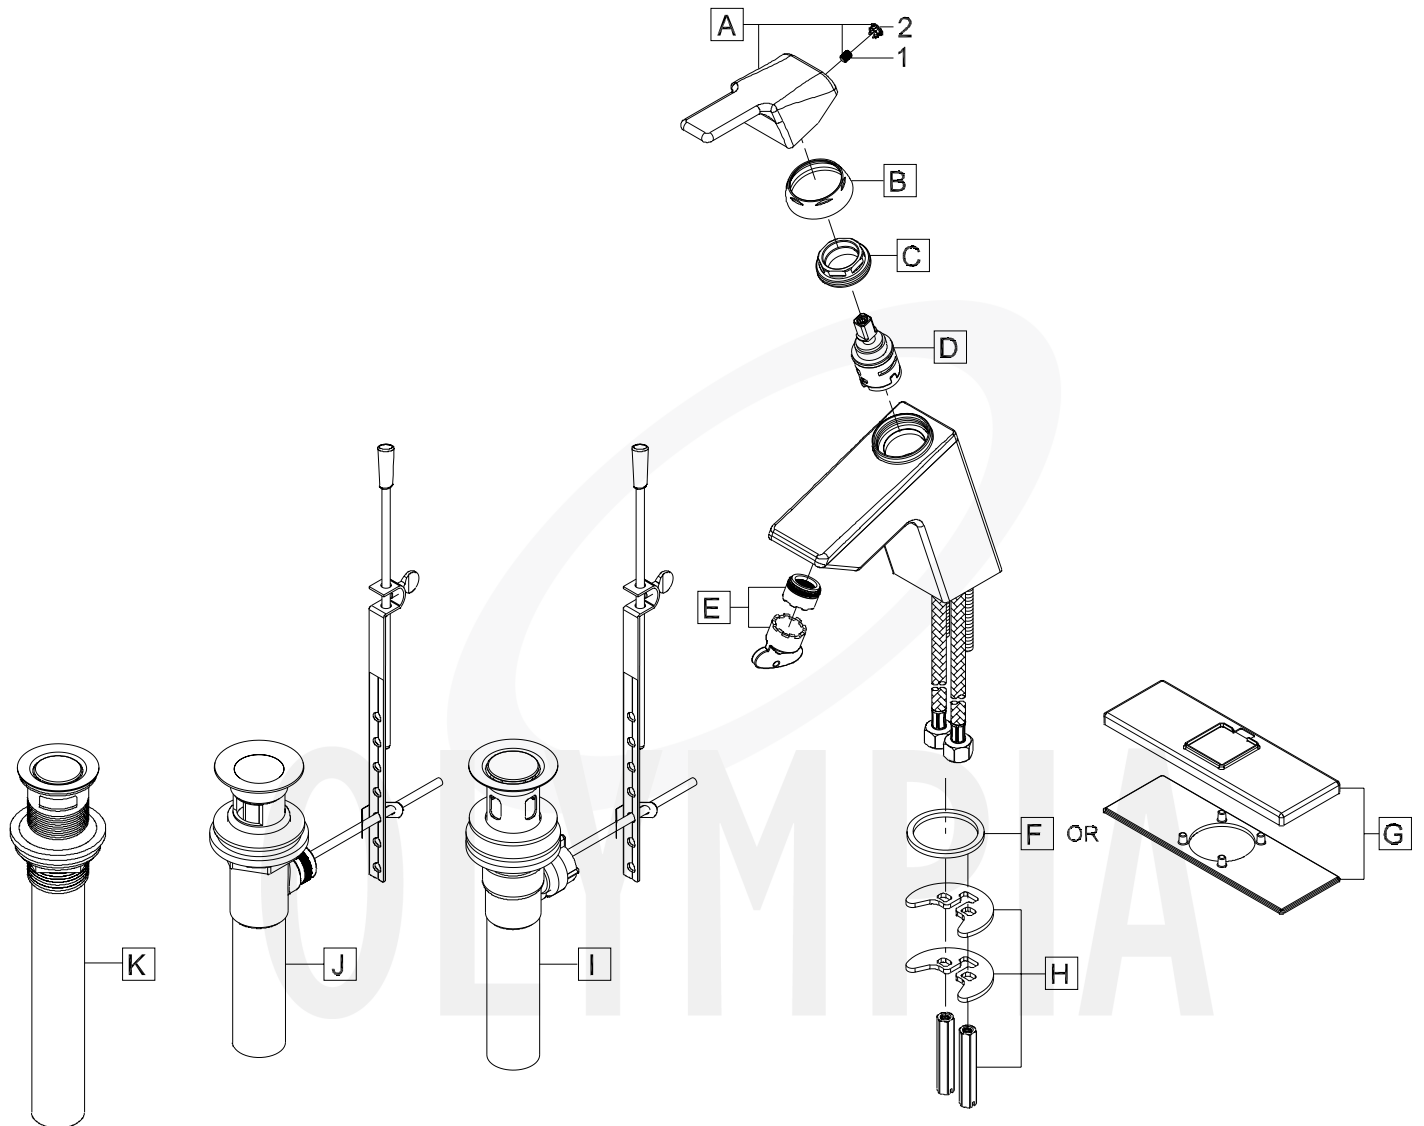

Phone: 888.772.7701

Model# L-601X - i3 Single Handle Lavatory Faucet Series

La Vergne, TN 37086

Fax: 323.888.9515

Email: sales@olympiafaucets.com

www.olympiafaucets.com

ITEM#	DESCRIPTION	ITEM#	DESCRIPTION
A	OP-130002* Lever Handle	H	OP-530005 Mounting Kit
B	OP-430021* Cap	I	OP-630005* 50/50 Pop-Up Drain Assembly (For L-6010, L-6010-WD)
C	OP-430032 Locknut	J	OP-630006* Brass Pop-Up Drain Assembly (For L-6012, L-6012-WD)
D	X-3300006 Ceramic Disc Cartridge	K	OP-630007* Touch Down Drain (For L-6013)
E	X-4300090 1.5 GPM Laminar	1	OP-420047 3/32" Allen Screw
F	OP-430033 Gasket	2	X-4900044* Hole Cover
G	X-4300087* Deck Plate (For L-6010-WD, L-6011-WD, L-6012-WD)		