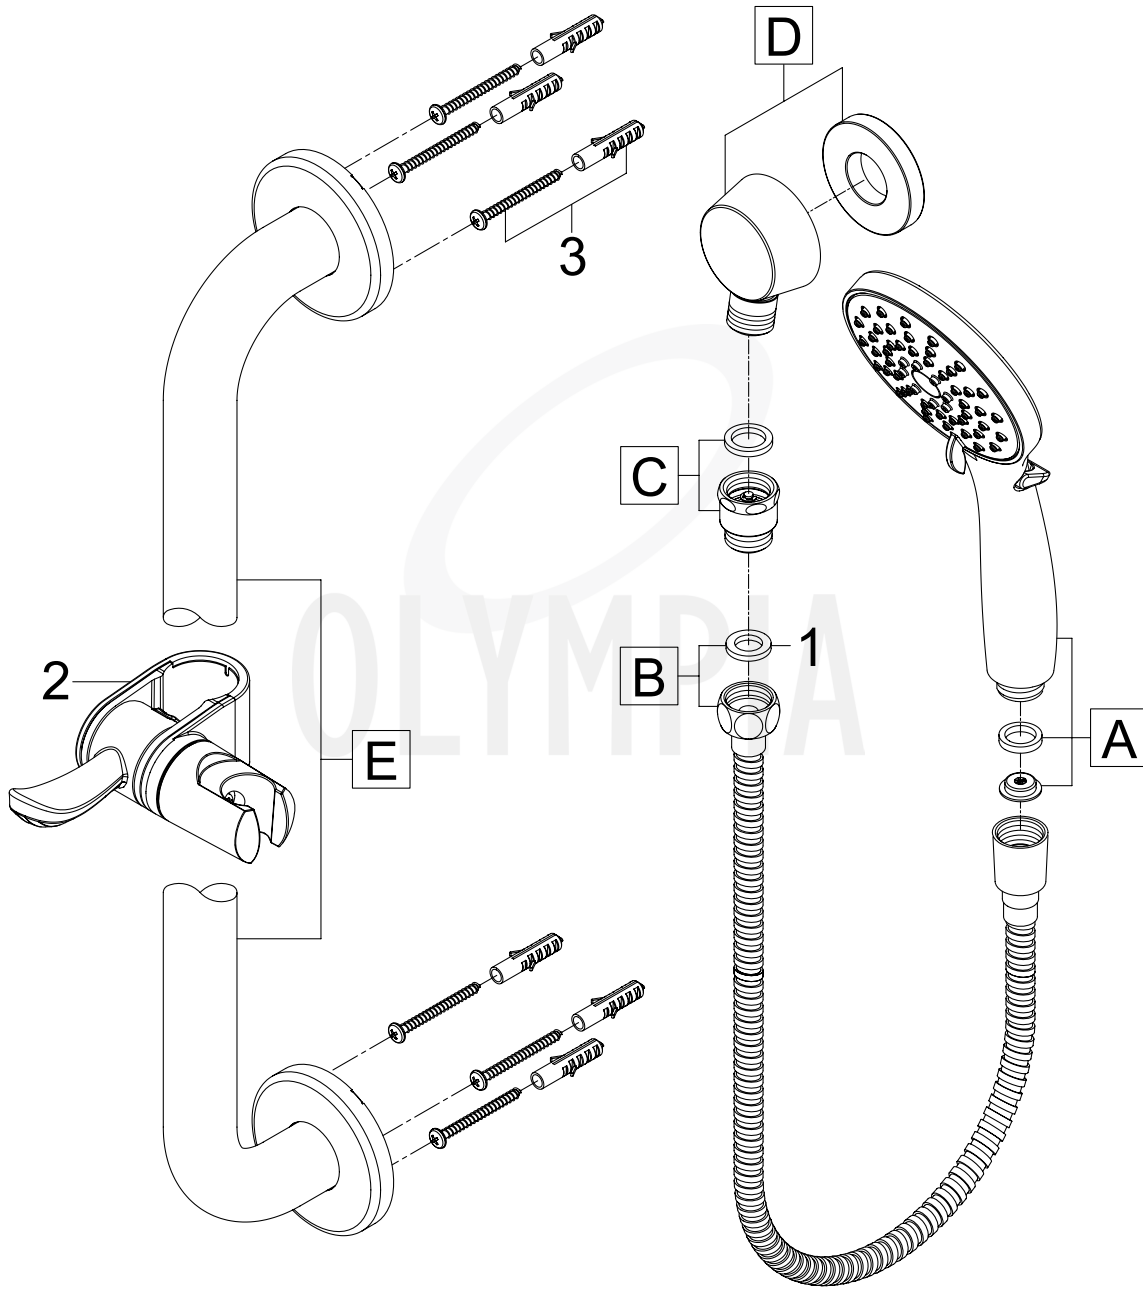

PARTS BREAKDOWN SHEET

OLYMPIA Handheld Shower Set with Grab / Slide Bar

ITEM#	DESCRIPTION	ITEM#	DESCRIPTION		
A	OP-660008*	1.75 GPM Handheld Showerhead	E	OP-460028*	Slide/Grab Bar With Handheld Shower Holder
B	OP-460027*	60" SST Hose	1	OP-460025	Washer
C	OP-460020*	Vacuum Breaker	2	OP-460029	Handheld Shower Holder
D	OP-460006*	Drop Ell	3	OP-460030	Mounting Kit

* Note- Please Specify finish\color code while ordering.