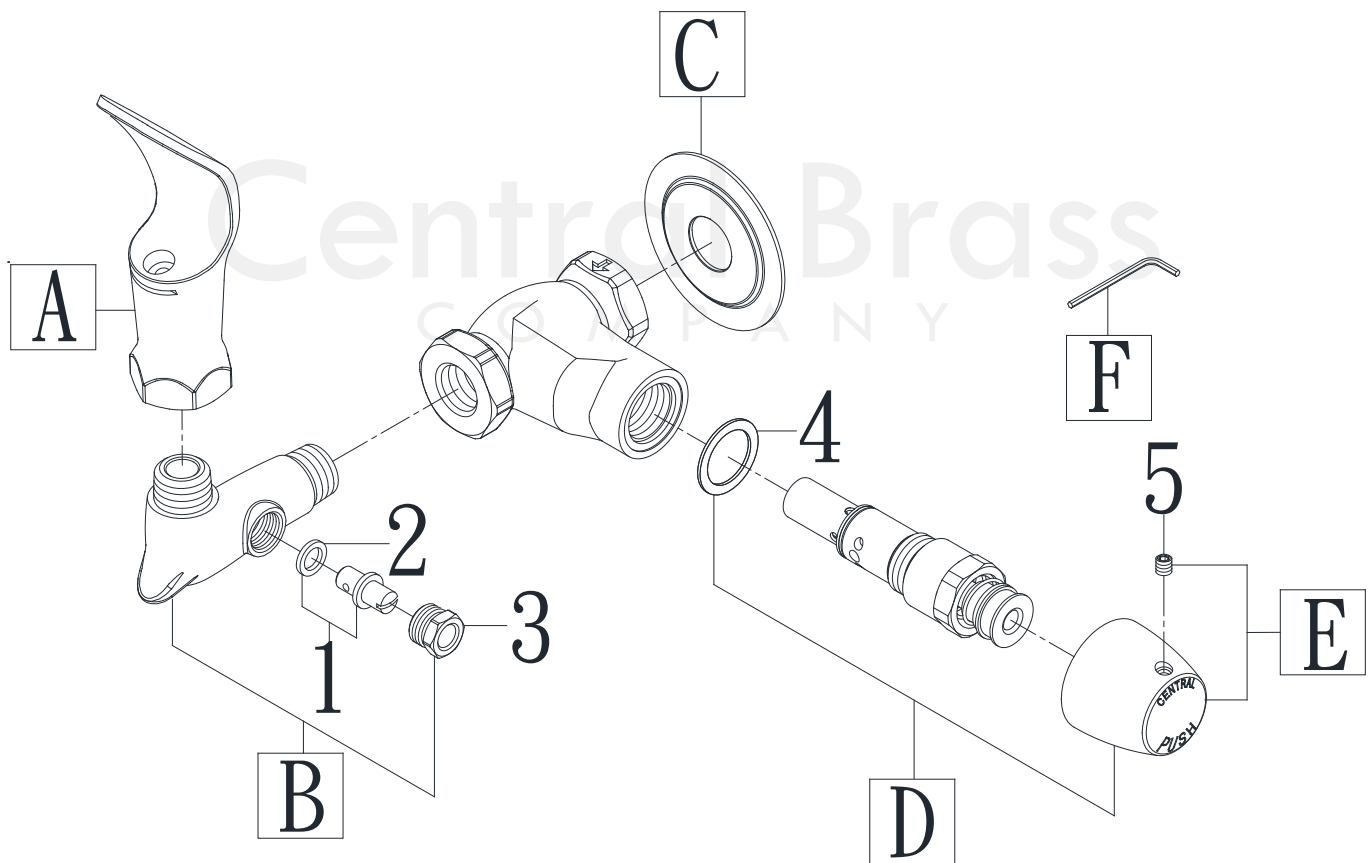

Model# 0366-N2

Commerce, CA 90040
 Fax: 800.338.9414
 Email: sales@centralbrass.com
 www.centralbrass.com

ITEM#	DESCRIPTION	ITEM#	DESCRIPTION
A 0376	Drinking Faucet Head	1 G-756-E	Regulator Stem with Washer
B SU-6965	Connector Body with Regulator Stem & Cap	2 X1090-HN	Regulator Washer (10 pcs per pack)
C PF-161-D	Flange	3 PF-1090-J	Regulator Cap
D CS-49016P	Plain Handle Repair Kit	4 X1028-Y	Washer (2 Pcs Per Pack)
E CS-13003P	Plain Push Handle	5 X103-HS	Set Screw (6 Pcs Per Pack)
F 170-WA	3/32" Allen Wrench		