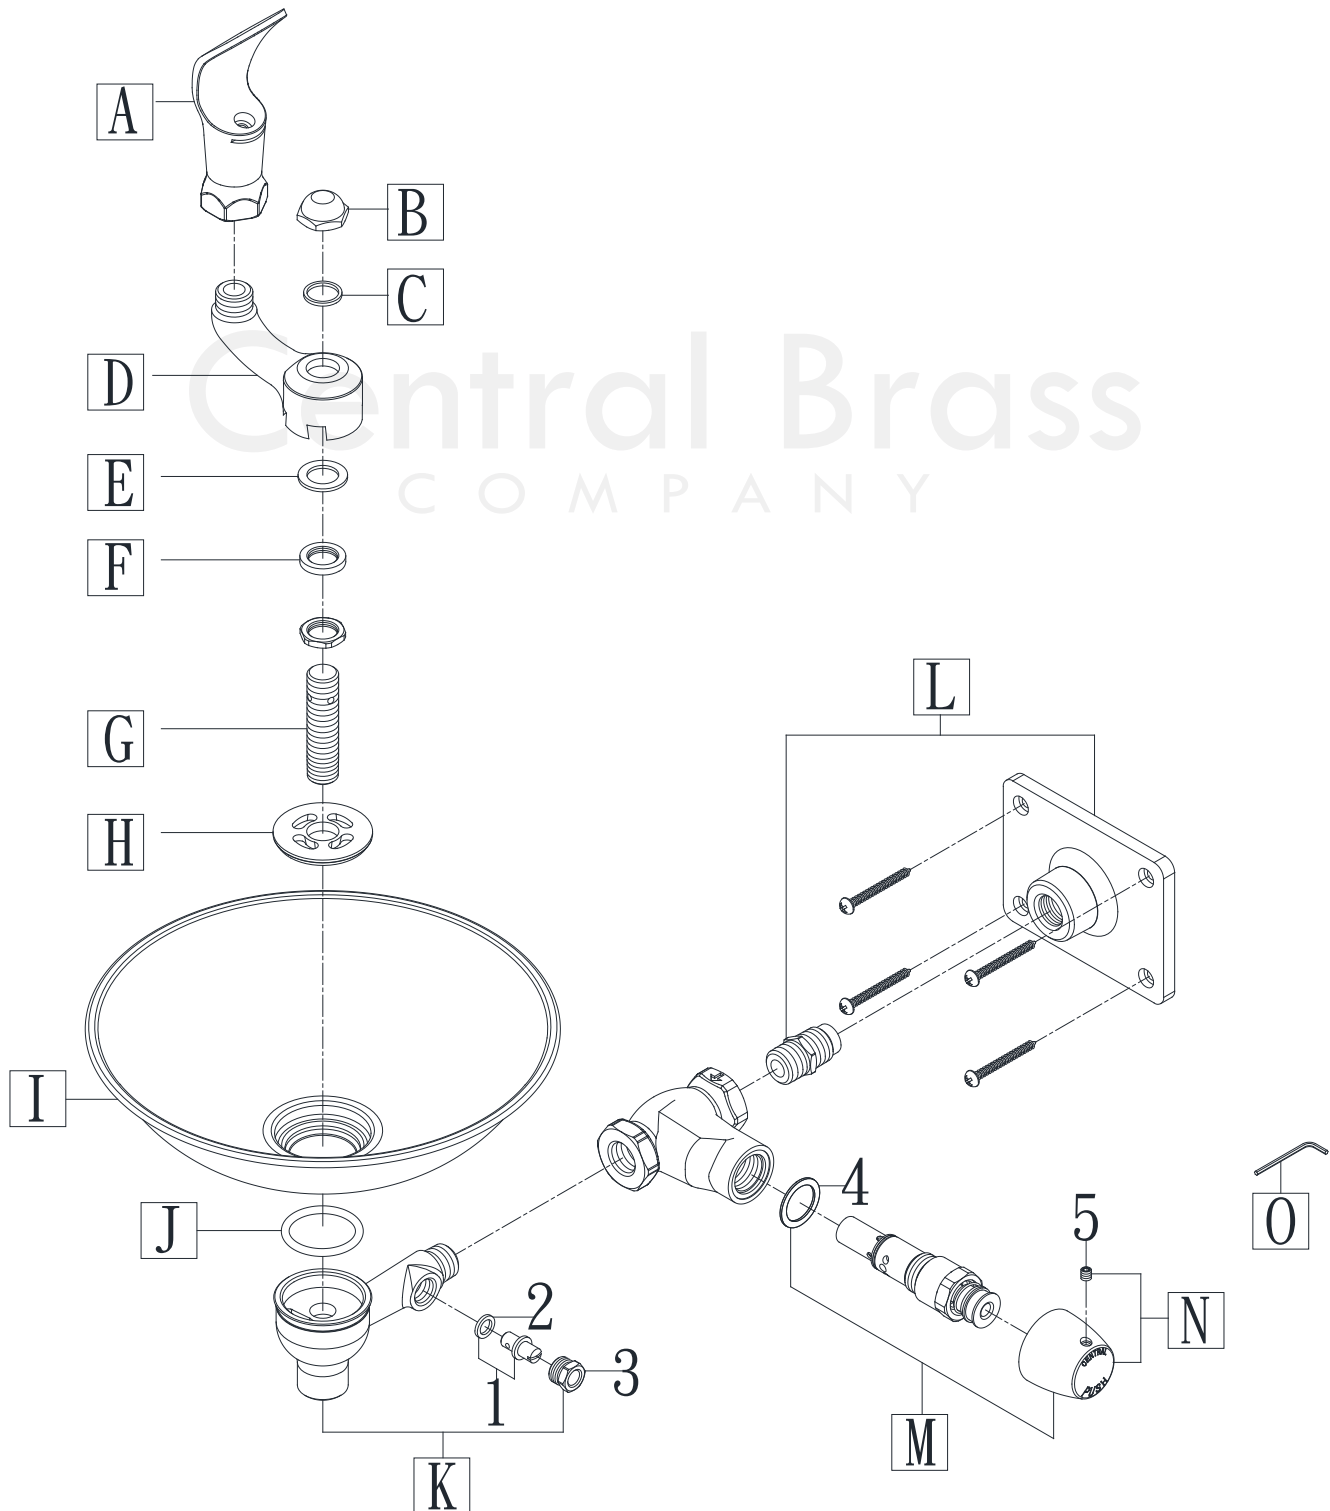

Model# 0366-N2HX8WB

Commerce, CA 90040
Fax: 800.338.9414
Email: sales@centralbrass.com
www.centralbrass.com

0366-N2HX8WB/REV. 07 2018