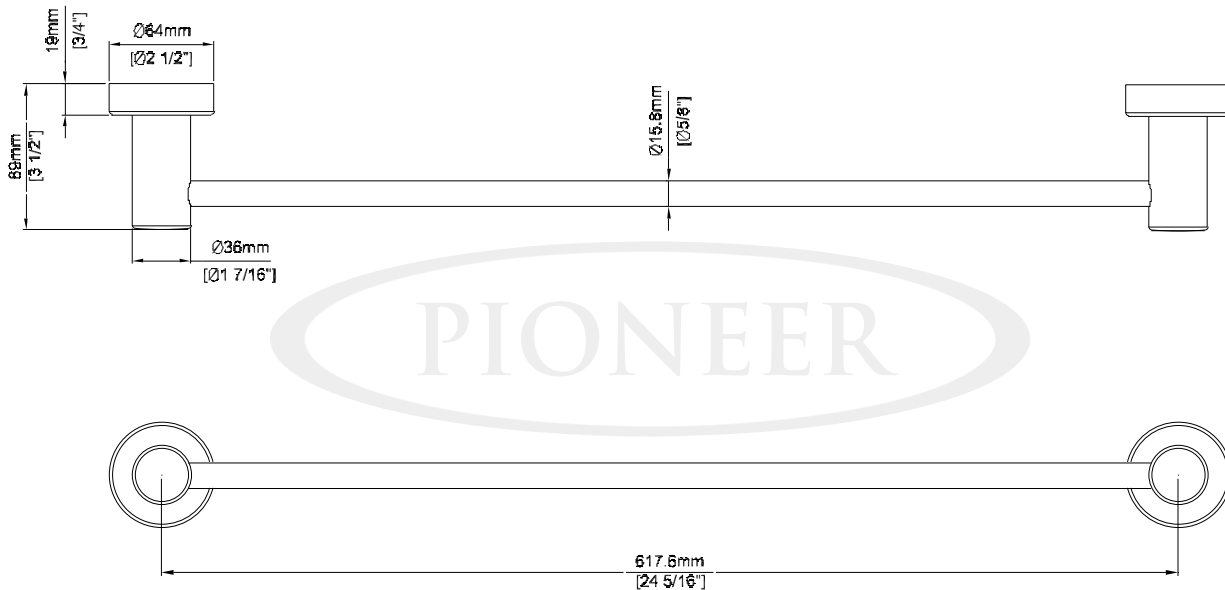

Installation Note:

Please refer to the Installation Guide for complete installation instructions

Product Diagram

ENGINEERING EXCELLENCE

Pioneer: 1-800-338-9468

Commerce, CA 90040

www.pioneerind.com

Pioneer Industries, Inc. © 2013