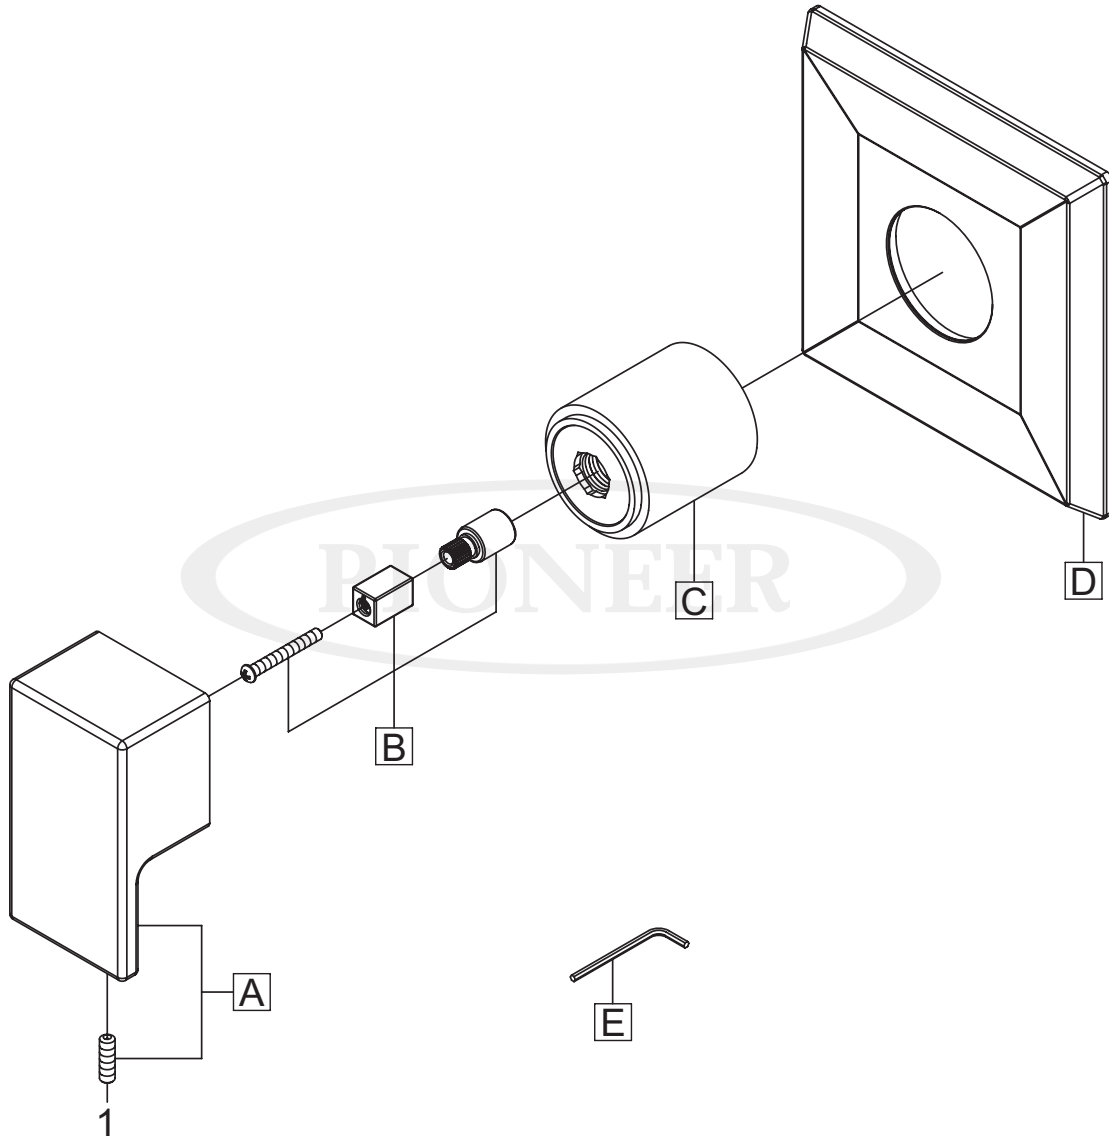

PARTS BREAKDOWN SHEET ENGINEERING EXCELLENCE

Single Handle Diverter Trim Set

ITEM#	DESCRIPTION	ITEM#	DESCRIPTION
A	X-1400043* Metal Lever Handle	1	X-4900080 3/32" Allen Screw
B	X-4600057 Handle Adapter		
C	X-4600035* Sleeve		
D	X-6600004* Face Plate		
E	X-4900024 3/32" Allen Wrench		