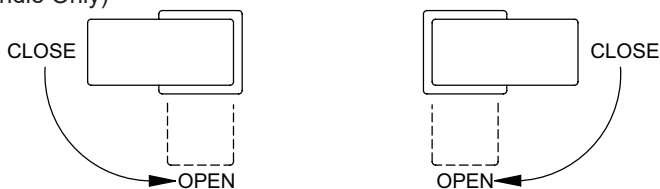

Brass Pop-Up Drain