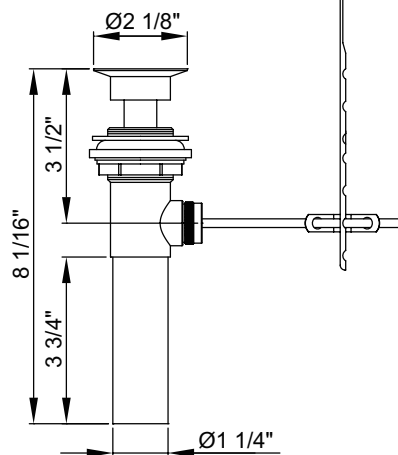

Brass Pop-Up Drain