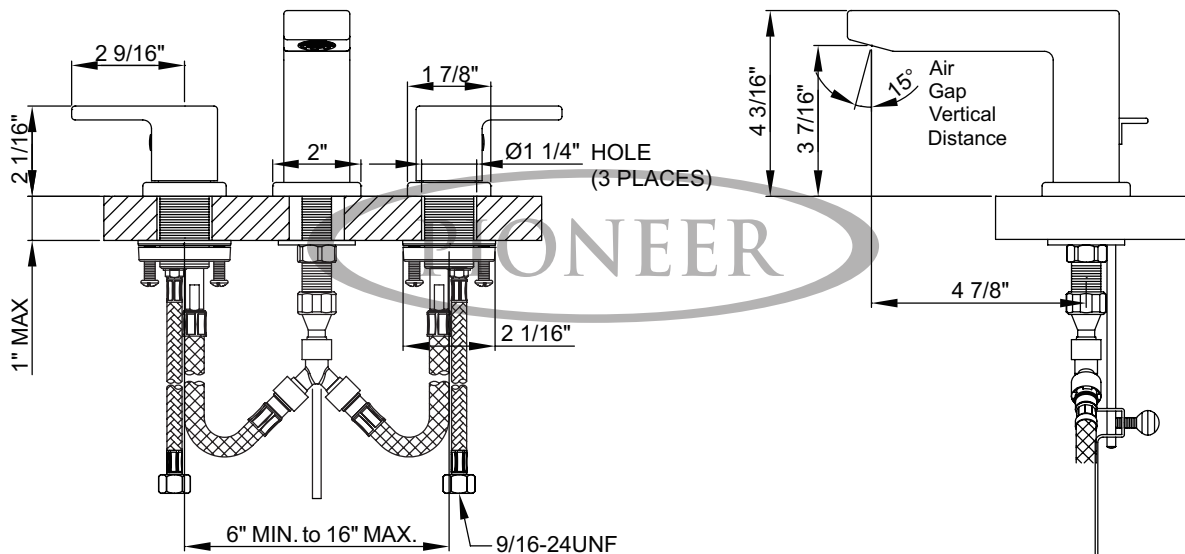

Brass Pop-Up Drain