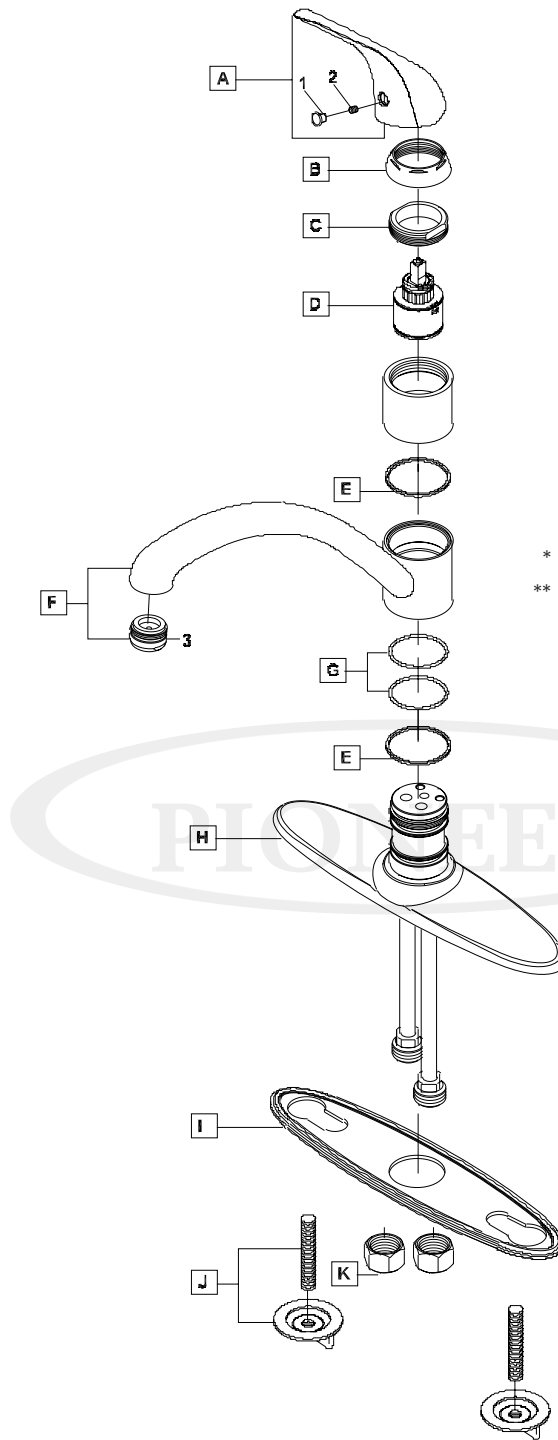

ENGINEERING EXCELLENCE

Legacy Series #2LG160 PARTS BREAKDOWN SHEET

DESCRIPTION

- Single Handle Kitchen Faucet
- Metal Lever Handle
- Spout Swivel 360°
- 9-11/16" Reach, 5-7/8" From Deck to Aerator
- Ceramic Disc Cartridge with Temperature Limit Stop
- 3-Hole 8" Installation

Model #: _____

Specific Features: _____

Project Name: _____

Submitted For: _____

Model	Description	Finishes	
#2LG160	Single Handle Kitchen Faucet	<input type="checkbox"/> PC	<input type="checkbox"/> Other__
#2LG160B	Single Handle Kitchen Faucet-Builder Tract Pack	<input type="checkbox"/> PC	<input type="checkbox"/> Other__

ENGINEERING EXCELLENCE

Pioneer:1-800-338-9468
 Commerce, CA 90040
 www.pioneerind.com
 Pioneer Industries, Inc. © 2016

ITEM#	DESCRIPTION
A	X-1200001* Legacy Lever Handle
B	X-4200001* Retainer Cap
C	X-4200002 Retainer Nut
D	X-3900001 Ceramic Disc Cartridge
E	X-4200003 Spout Gasket
F	X-2200001* Legacy Spout
G	X-4200004 O-Ring
H	X-4200005* Deck Plate
I	X-4200006 Base Plate
J	X-5200001** Mounting Kit
K	X-4900004 Supply Nut
1	X-4900001 Hot & Cold Indicator
2	X-4900002 Allen Screw
3	X-4900081* 1.5 GPM Aerator

* Note- Please specify finish/color code while ordering.

** Note- X-5200001 will be replaced by X-5200006 once Stock depleted.

Product Diagram

ENGINEERING EXCELLENCE

Pioneer: 1-800-338-9468
 Commerce, CA 90040
 www.pioneerind.com
 Pioneer Industries, Inc. © 2016