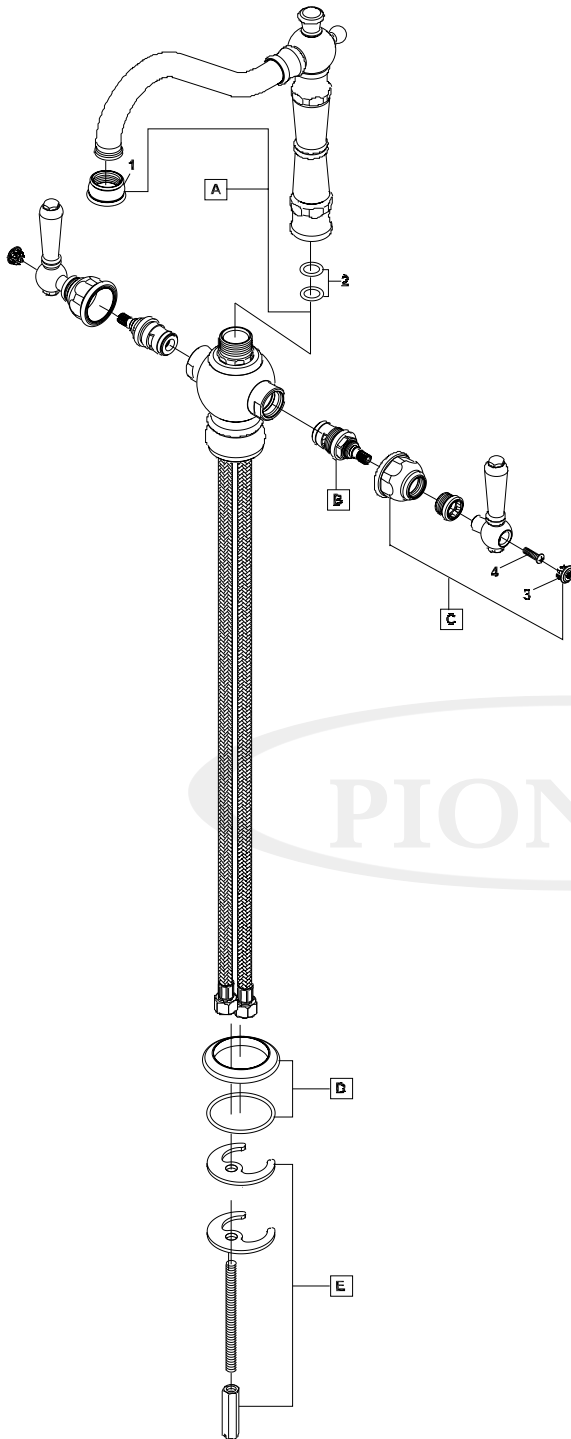

## Americana Series #2AM400 PARTS BREAKDOWN SHEET

### DESCRIPTION

- Two Handle Kitchen Faucet
- Metal Lever Handles
- Spout Swivel 360 °
- 8-11/16" Reach, 10-1/4" from Deck to Aerator
- Ceramic Disc Cartridges
- 1-Hole Installation
- Easy-Install 30" Flex Supply Lines With 3/8" Connections

Project Name: \_\_\_\_\_

Submitted For: \_\_\_\_\_

Model	Description	Finishes
#2AM400	Two Handle Kitchen Faucet	<input type="checkbox"/> PC <input type="checkbox"/> Other ____

ENGINEERING EXCELLENCE

Pioneer:1-800-338-9468  
 Commerce, CA 90040  
 www.pioneerind.com  
 Pioneer Industries, Inc. © 2016

	ITEM#	DESCRIPTION
A	X-2200012*	Americana Spout
B	X-3200004C,H	Ceramic Cartridge-Cold,Hot
C	X-1200007C,H*	Lever Handle-Cold,Hot
D	X-4200062*	Escutcheon
E	X-5900002	Mounting Kit
1	X-4900091*	1.5 GPM Aerator
2	X-4900012	Spout O-Rings
3	X-4900042C,H*	Button-Cold, Hot
4	X-4900043	Handle Screw