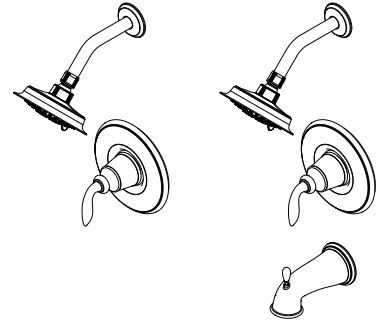

Avalon™ Shower Trim

- G89-7CBC Finish(C)
- G89-7CBK Finish(K)
- G89-7CBY Finish(Y)

- G89-8CBC Finish(C)
- G89-8CBK Finish(K)
- G89-8CBY Finish(Y)

Specifications

- Secure Pfit Trim
- Trim Only, Valve Not Included

Features

- 2.0 GPM Flow Rate (Showerhead)
- Secure Pfit Trim
- EZ Clean™
- Round Flange
- No Exposed Screws
- Fits OX8 and JX8 Valve Bodies
- Brass Ball Joints
- Shower Only (7CB Only)
- Quick Connect IP Tub Spout (8CB Only)
- Tub & Shower (8CB Only)
- 5 Function Showerhead
- Trim Only, Valve Not Included
- Pforever Warranty®

Dimensions