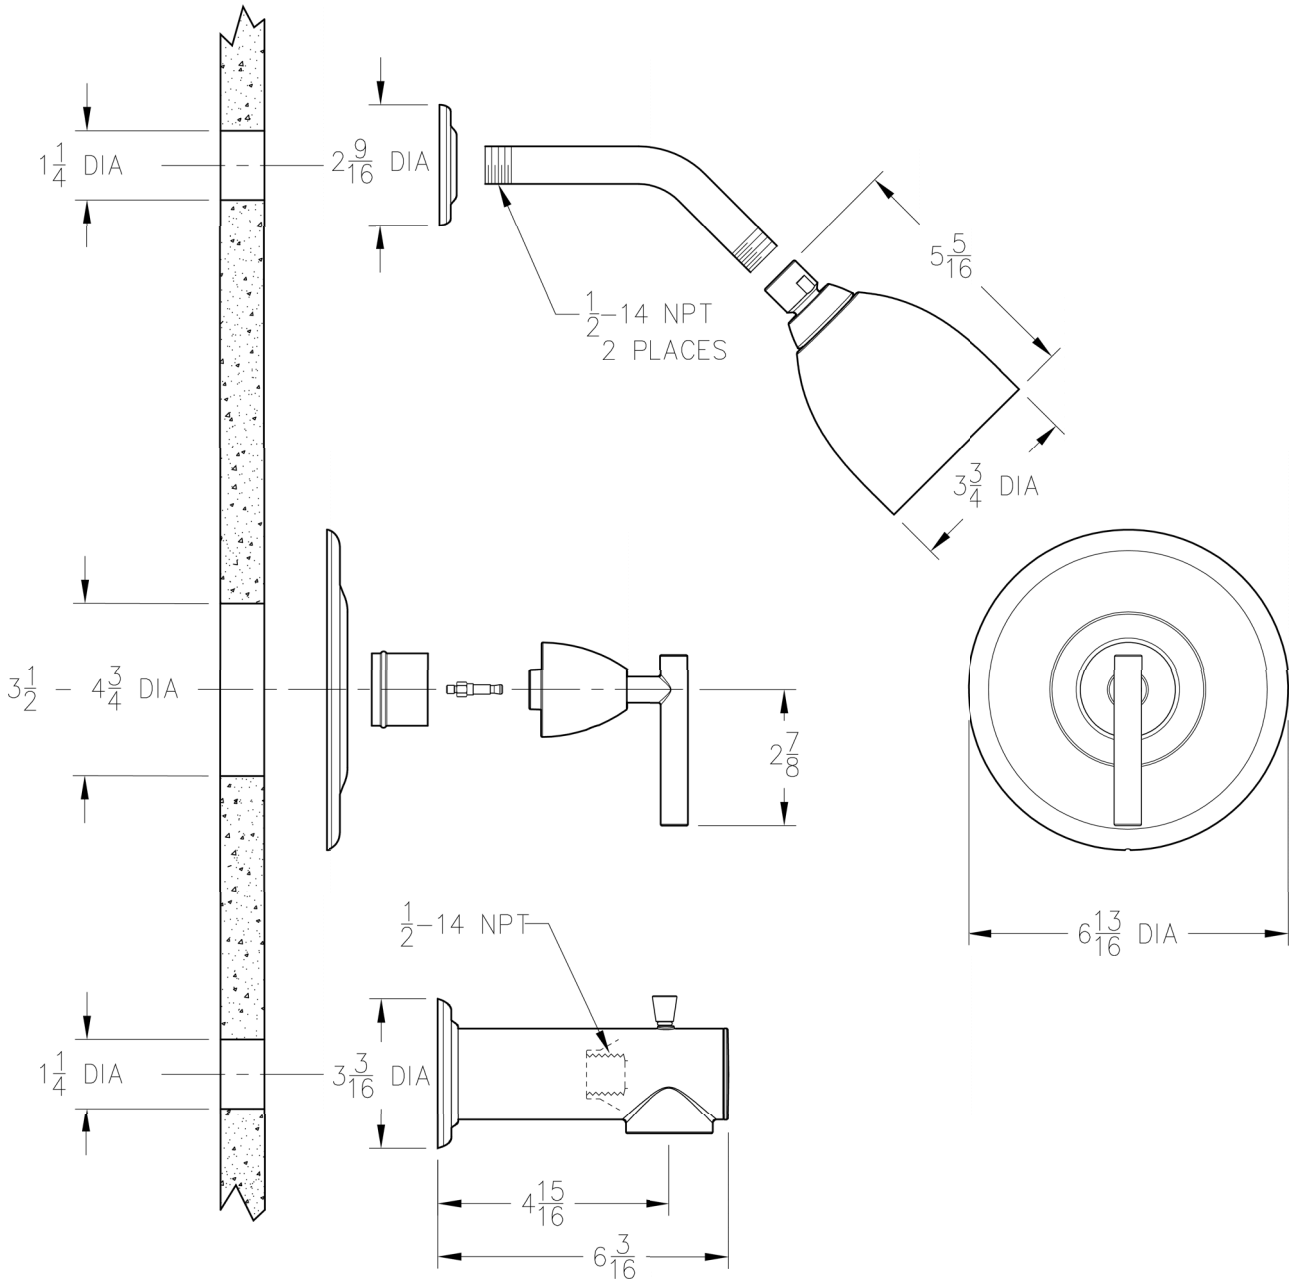

INSTALLATION DIMENSIONS

R89 Series
CONTEMPRA..
Tab & Shower Trim

Dimensions are in Inches

1-800-PFAUCET www.pricepfister.com
19701 DaVinci, Lake Forest, CA 92610
12/6/04

Price Pfister®
Pf Pfreshest Ideas in Pfaucets.

SS-R89-08