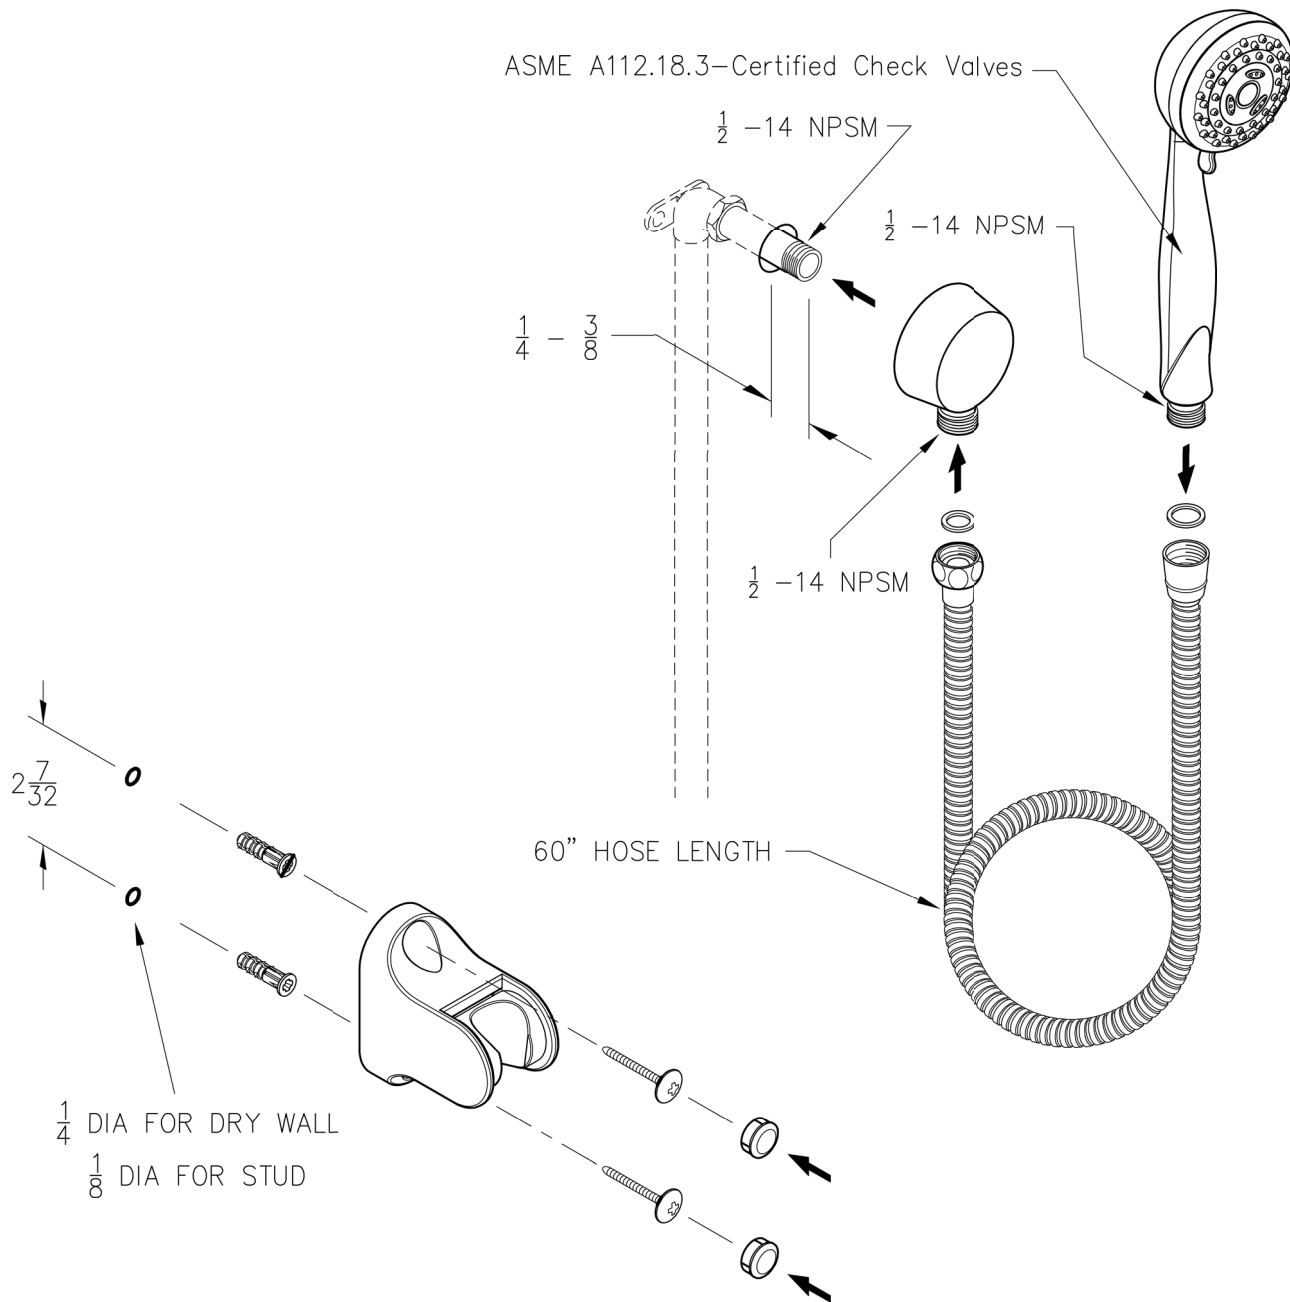

INSTALLATION DIMENSIONS

Hand-Held Shower

Dimensions are in Inches

1-800-PFAUCET www.pricepfister.com
19701 DaVinci, Lake Forest, CA 92610
05/21/08

Price Pfister[®]
Pf freshest Ideas in Pfaucets.

SS-016-03