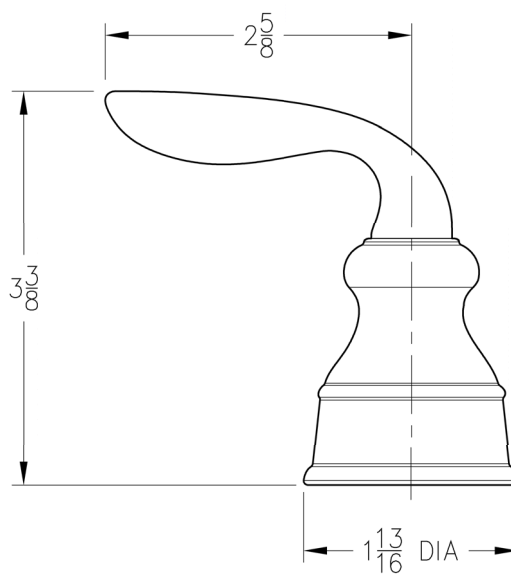

SGL-HHS-HHL Series

Avalon[™]

Hub & Handle Trim

HHS

HHL

SGL

Dimensions are in Inches

1-800-PFAUCET www.pricepfister.com
 19701 DaVinci, Lake Forest, CA 92610
 03/8/05