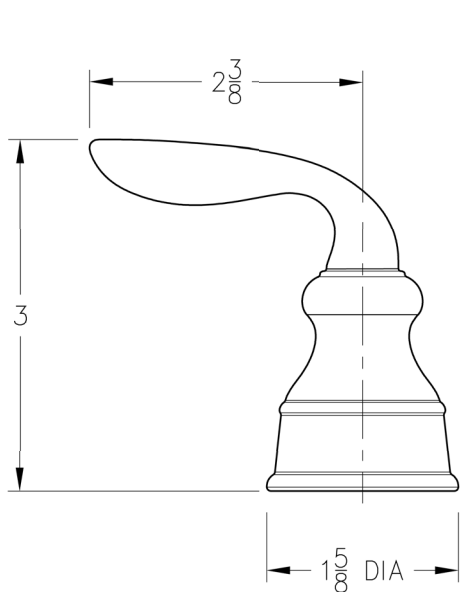

SGL-HHS-HHL Series

Avalon[™]

Hub & Handle Trim

HHS

HHL

SGL

Dimensions are in Inches

1-800-PFAUCET www.pricepfister.com
 19701 DaVinci, Lake Forest, CA 92610
 03/8/05