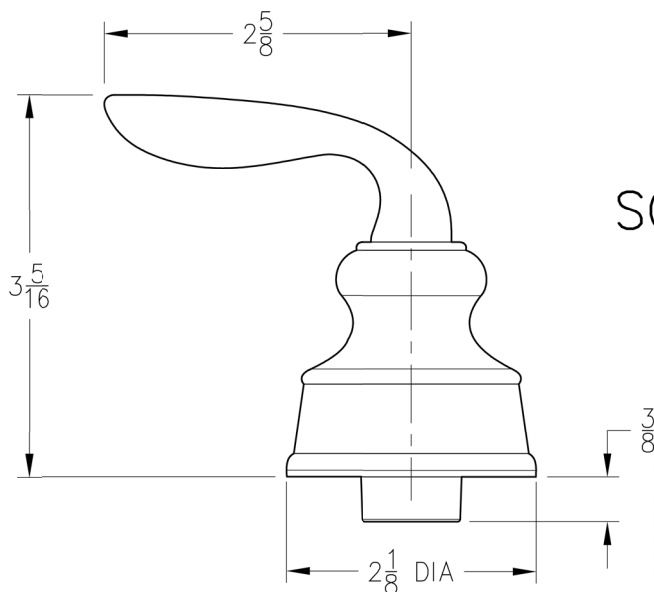

SGL-HHS-HHL Series

Avalon[™]

Hub & Handle Trim

HHS

HHL

SGL

Dimensions are in Inches

1-800-PFAUCET www.pricepfister.com
 19701 DaVinci, Lake Forest, CA 92610
 03/8/05

Price Pfister[®]
 Pf freshest Ideas in Pf faucets.

SS-HDL-28