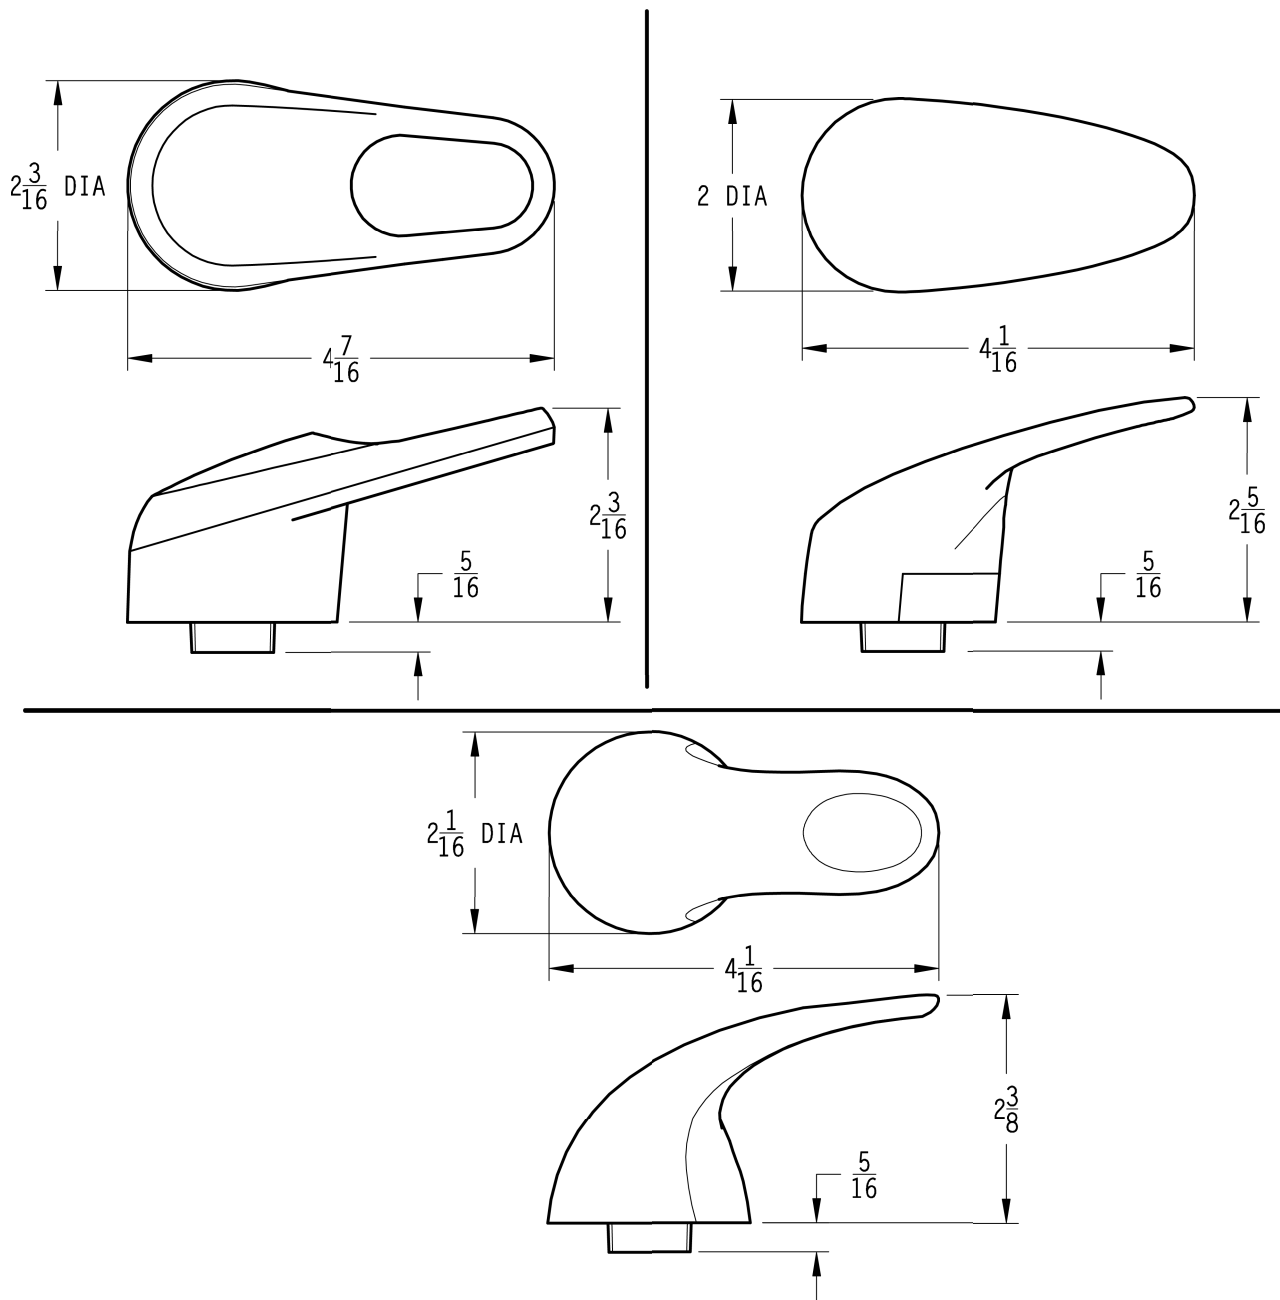

SGL-HHS-HHL Series

Hub & Handle Trim

Dimensions are in Inches

1-800-PFAUCET www.pricepfister.com
 19701 DaVinci, Lake Forest, CA 92610
 01/8/03

Price Pfister®
 Pf freshest Ideas in Pf faucets.