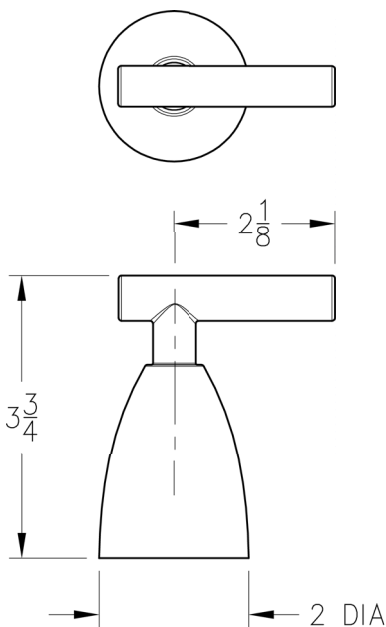

SGL-HHS-HHL Series
CONTEMPRA.
Hub & Handle Trim

HHL

SGL

Dimensions are in Inches

1-800-PFAUCET www.pricepfister.com
 19701 DaVinci, Lake Forest, CA 92610
 12/8/04

Price Pfister®
 Pf freshest Ideas in Pf faucets.