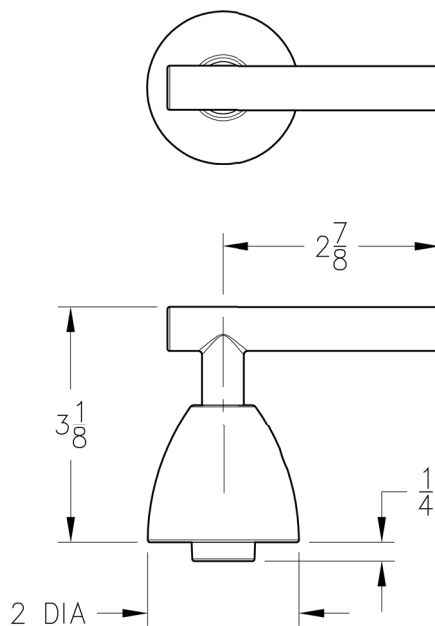

SGL-HHS-HHL Series
CONTEMPRA.
Hub & Handle Trim

HHL

SGL

Dimensions are in Inches

1-800-PFAUCET www.pricepfister.com
 19701 DaVinci, Lake Forest, CA 92610
 12/8/04

Price Pfister®
 Pf freshest Ideas in Pf faucets.