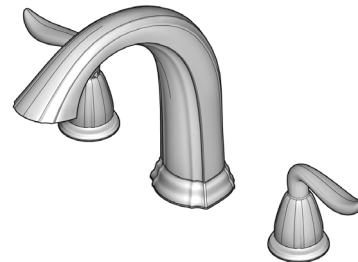

- IAPMO certified
- ASME A112.18.1
- CSA B125 certified
- ANSI A117.1 (Lever handles only)

RT6 Series

SANTIAGO™

Roman Tub Trim

Lever Handles
 3-Hole Installation
 Trim Only, Valve Not Included

Finishes	RT6-ST0C	RT6-ST0K	RT6-ST0Y
Tuscan Bronze			X
Polished Chrome	X		
Satin Nickel		X	

Features	RT6-ST0C	RT6-ST0K	RT6-ST0Y
Complete Collection with Coordinating Lavatory and Tub & Shower Options	X	X	X
Metal Lever Handles	X	X	X
3-Hole Installation	X	X	X
Requires 0X6-040R or 0X6-140R Rough-In	X	X	X
ADA Approved	X	X	X
High Arc Spout	X	X	X
Step-By-Step Installation Instructions	X	X	X
Pforever Warranty®	X	X	X