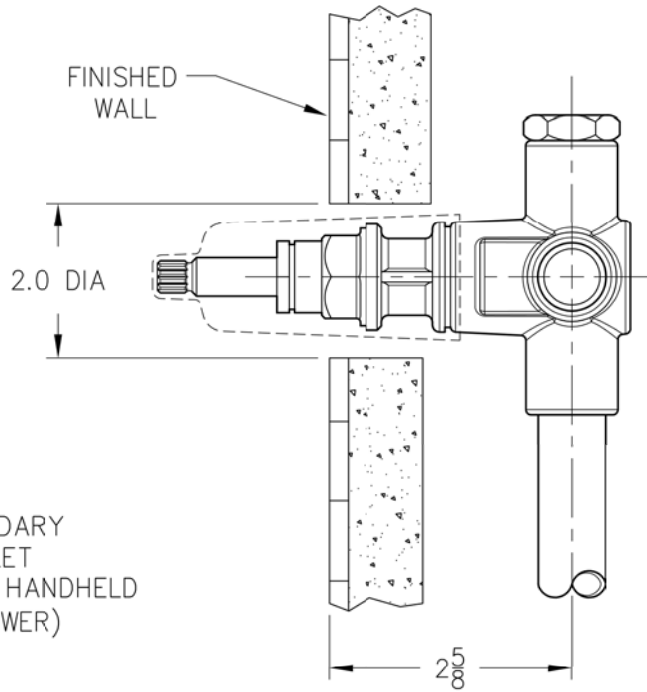

15 Series

Diverter

TYPICAL TUB-SHOWER INSTALLATION

Dimensions are in Inches

1-800-PFAUCET www.pricepfister.com
 19701 DaVinci, Lake Forest, CA 92610
 02/28/06

Price Pfister®
 Pfreshest Ideas in Pfaucets.

SS-015-03