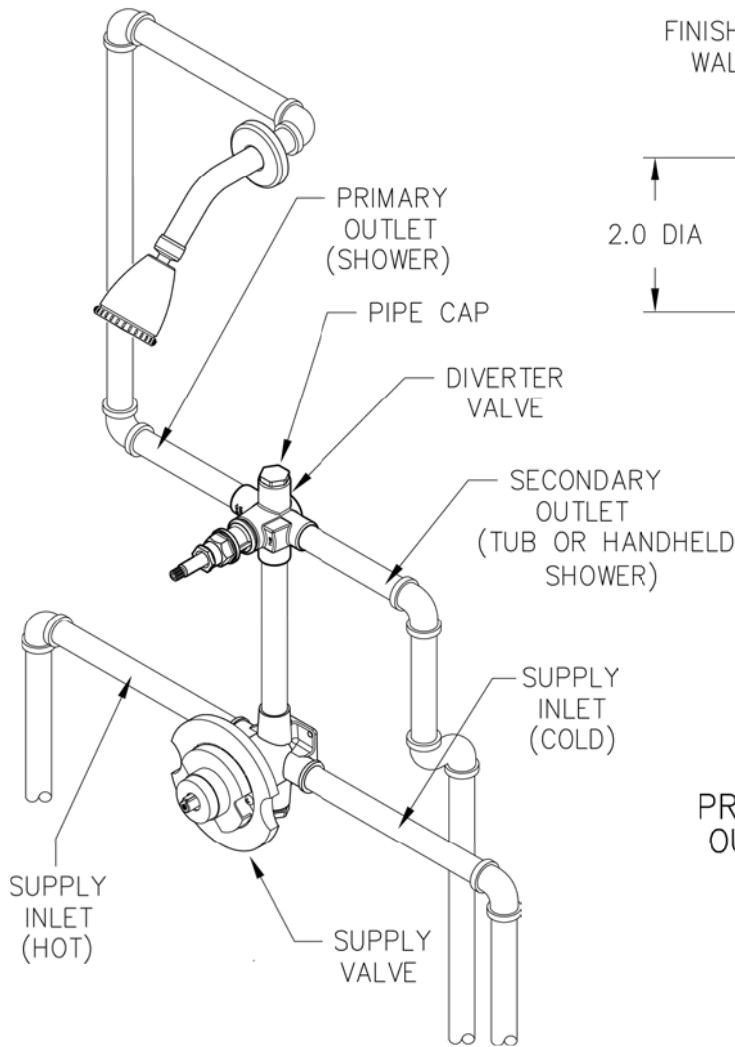

15 Series

Diverter

TYPICAL TUB-SHOWER INSTALLATION

Dimensions are in Inches

1-800-PFAUCET www.pricepfister.com
 19701 DaVinci, Lake Forest, CA 92610
 02/28/06

Price Pfister®
 Pfreshest Ideas in Pfaucets.

SS-015-03