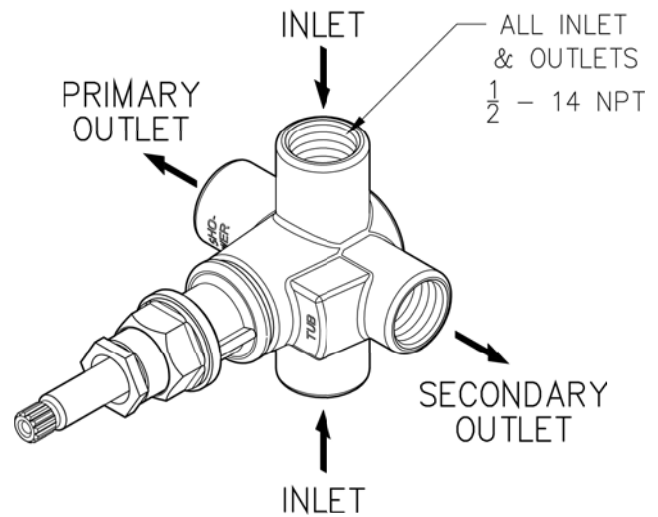

15 Series

Diverter

TYPICAL TUB-SHOWER INSTALLATION

Dimensions are in Inches

1-800-PFAUCET www.pricepfister.com
 19701 DaVinci, Lake Forest, CA 92610
 02/28/06

Price Pfister®
 Pfreshest Ideas in Pfaucets.

SS-015-03