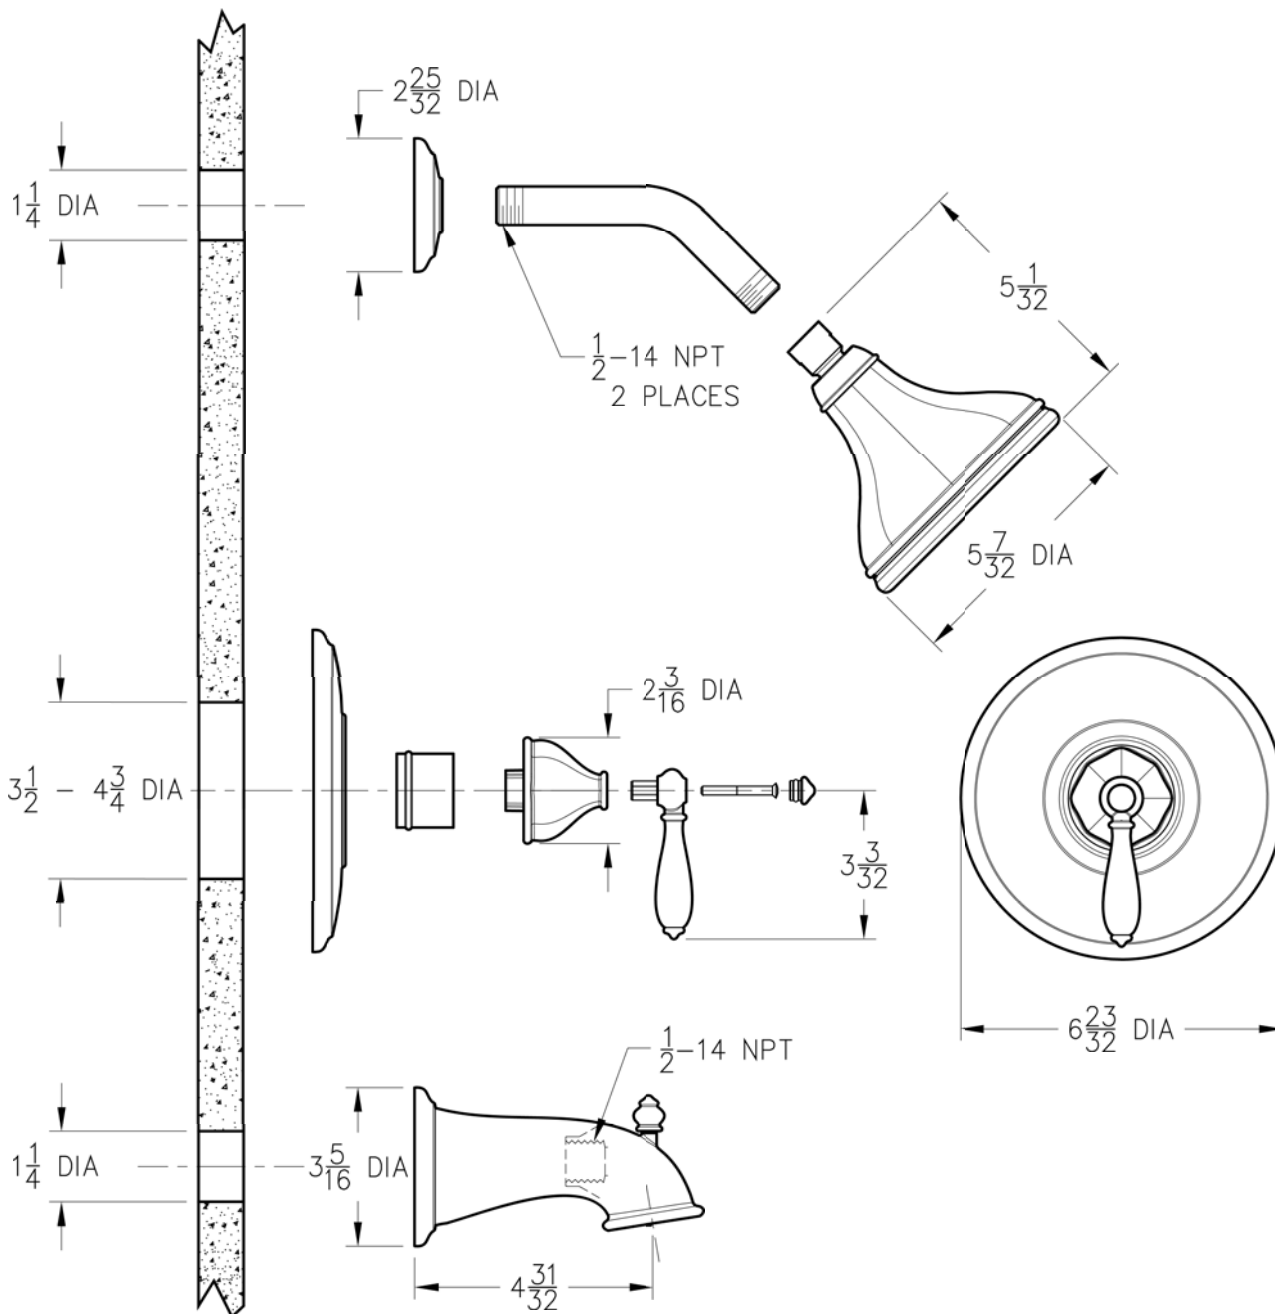

**R89 Series**

**Portola**

**Tube & Shower Trim**

Dimensions are in Inches

**1-800-PFAUCET** www.pricepfister.com  
 19701 DaVinci, Lake Forest, CA 92610  
 08/26/08

**Price Pfister**