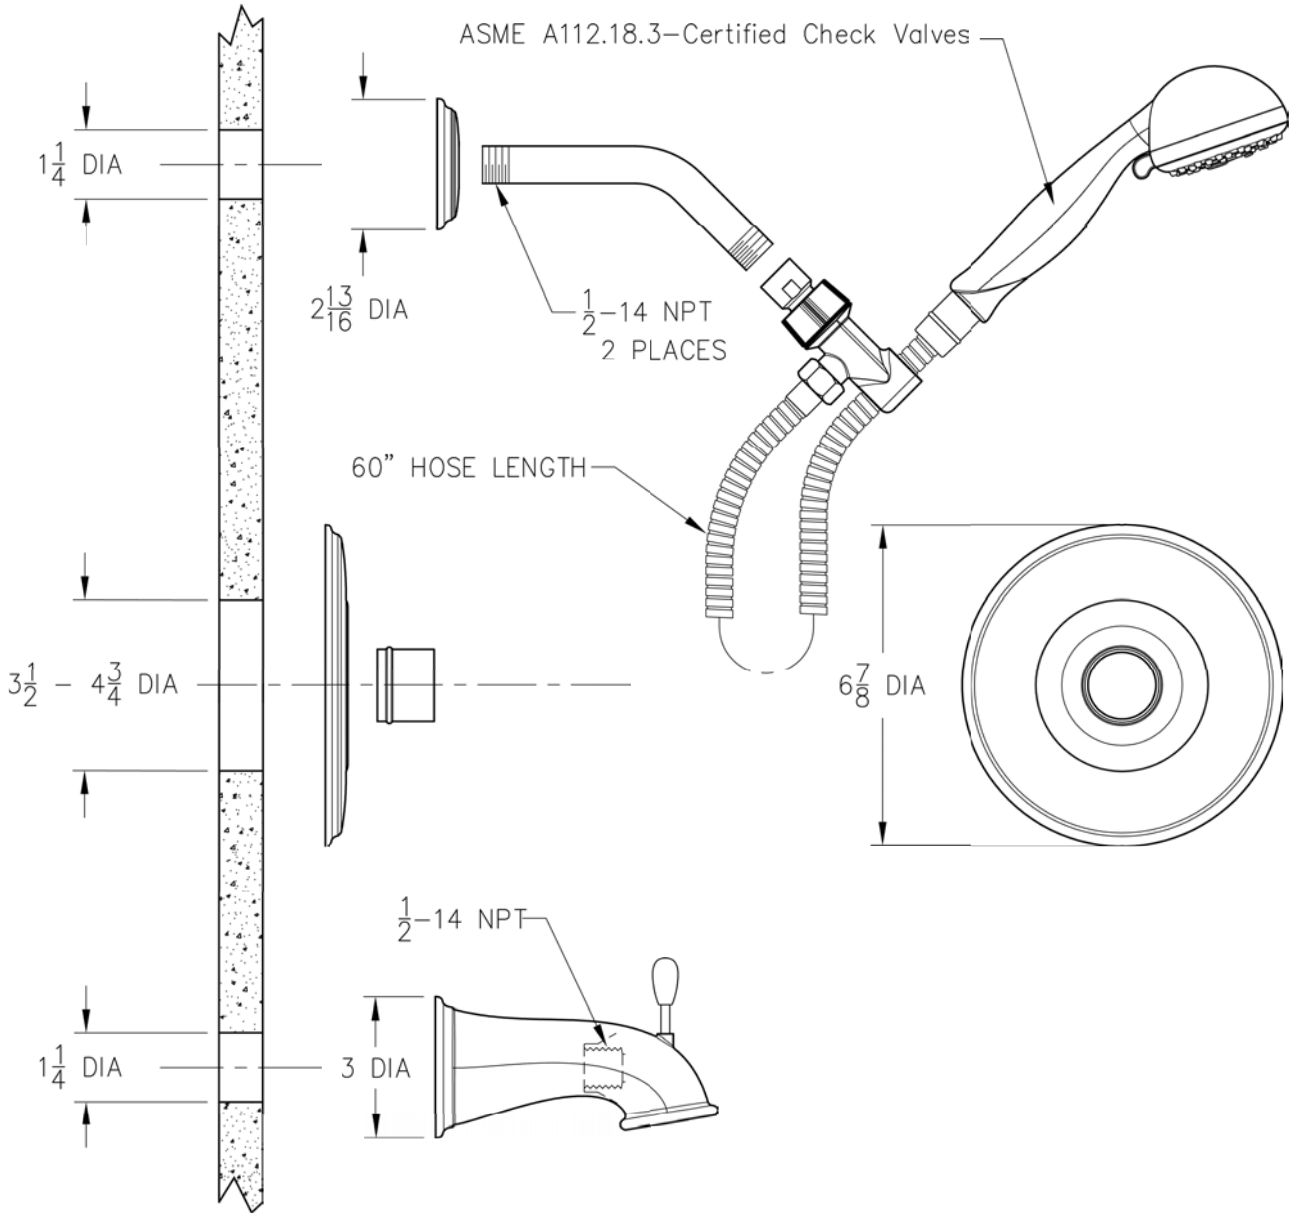

INSTALLATION DIMENSIONS

R89 Series

Tub & Shower Trim

Dimensions are in Inches

1-800-PFAUCET www.pricepfister.com  
19701 DaVinci, Lake Forest, CA 92610  
02/28/06

Price Pfister®  
Pf freshest Ideas in Pf faucets.

SS-R89-14