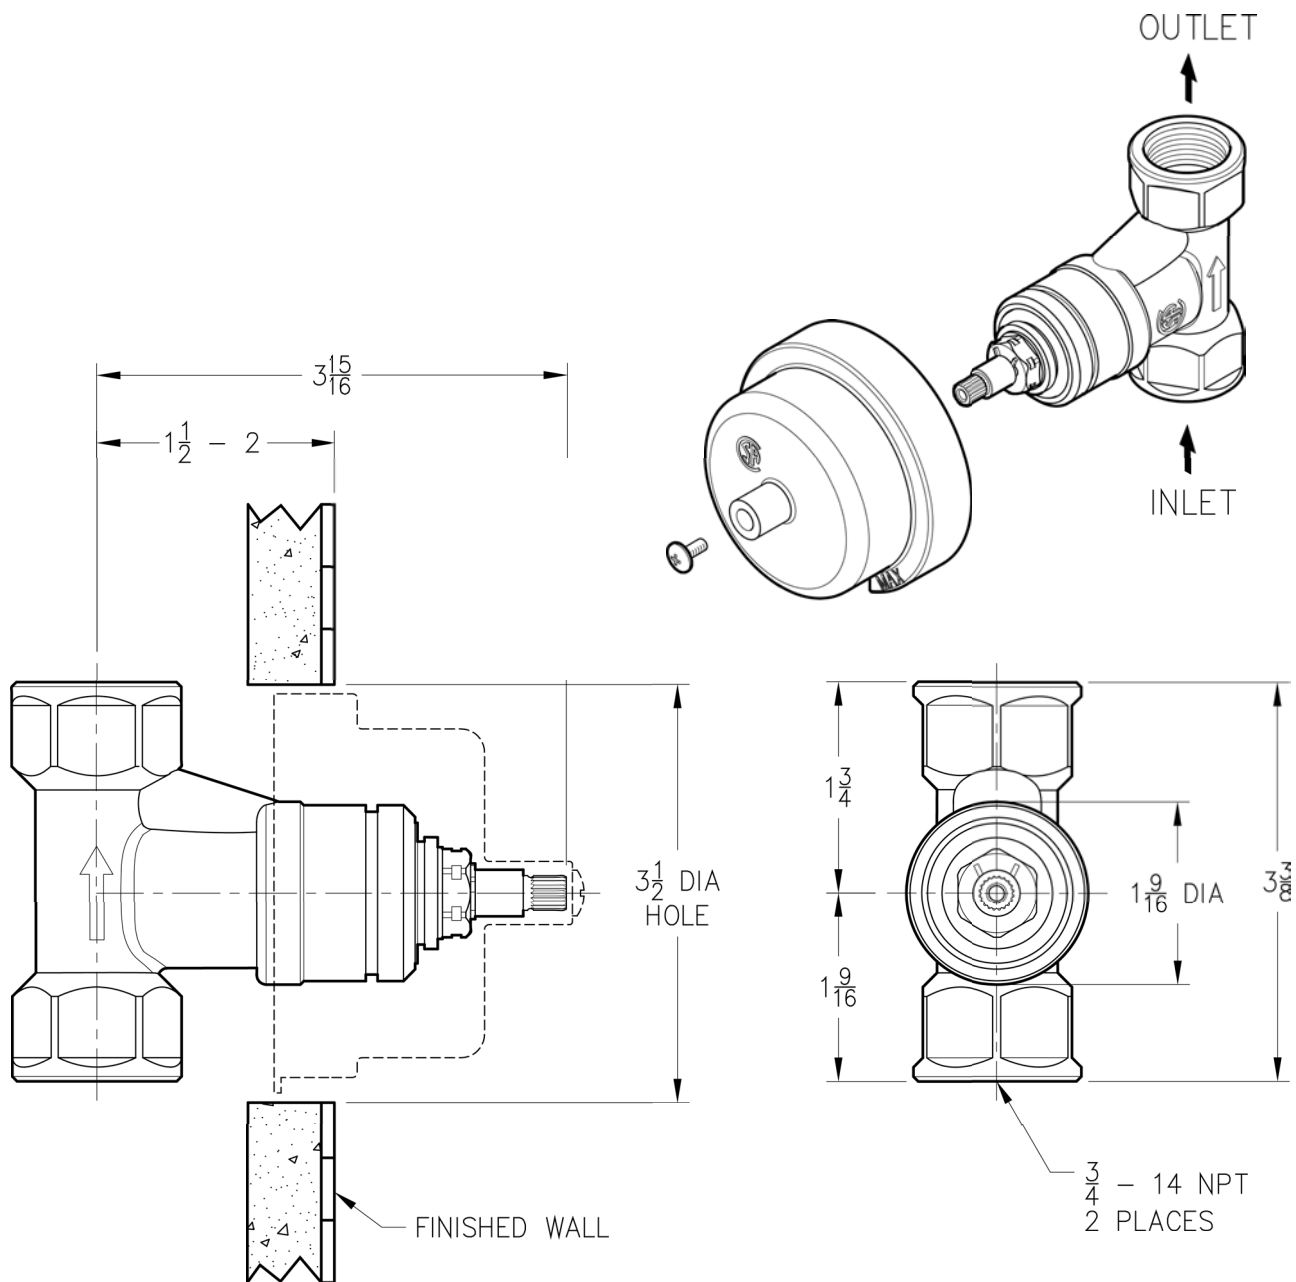

INSTALLATION DIMENSIONS

Tub & Shower Valve

Dimensions are in Inches

1-800-PFAUCET www.pricepfister.com
19701 DaVinci, Lake Forest, CA 92610
10/17/08

Price Pfister®

SS-014-01