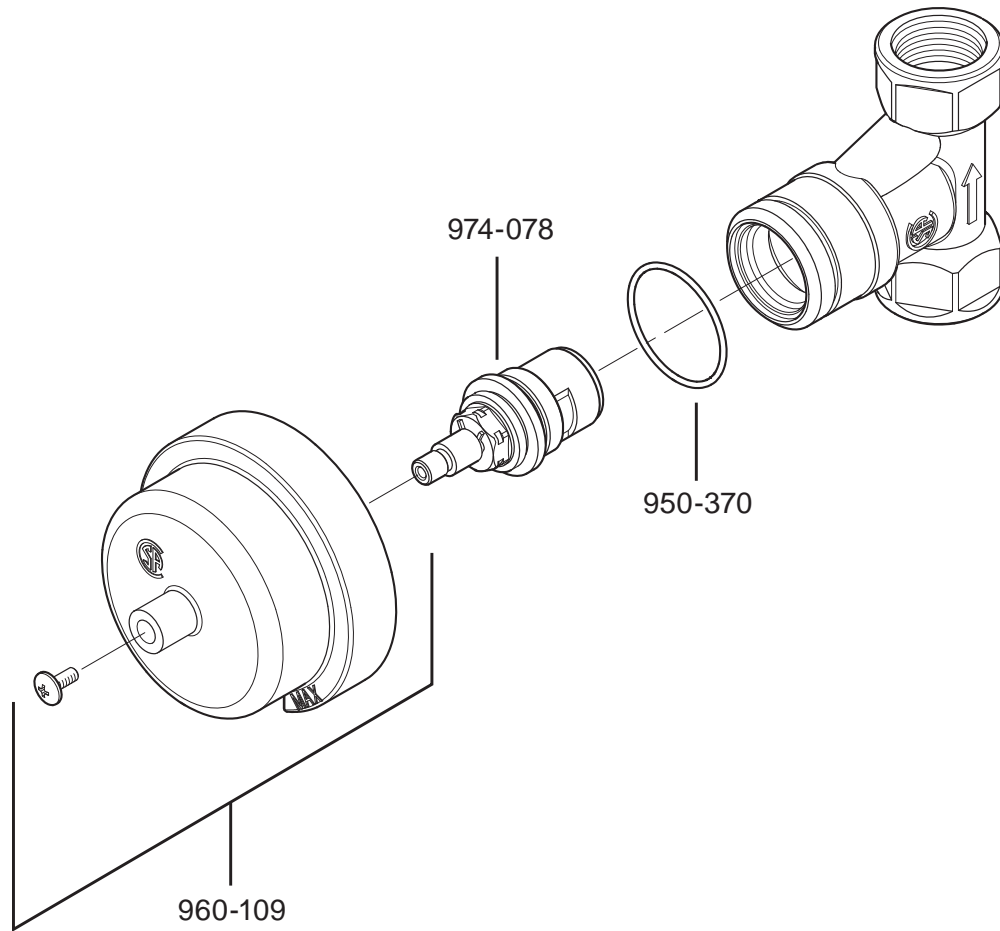

PARTS EXPLOSION

14 Series - 3/4" Shower System - Volume Control Valve

FINISHES * Indicates Finish

A Polished Chrome	M Almond	U Rustic Bronze
B Black	N Antique Bronze	V PVD Polished Brass
E Rustic Pewter	P Polished Brass	W White
D PVD Polished Nickel	Q Satin Brass	Y Tuscan Bronze
J PVD Brushed Nickel	R Copper	Z Oil-Rubbed Bronze
K Satin Nickel	S Stainless Steel	
L Satin Stainless	T Biscuit	