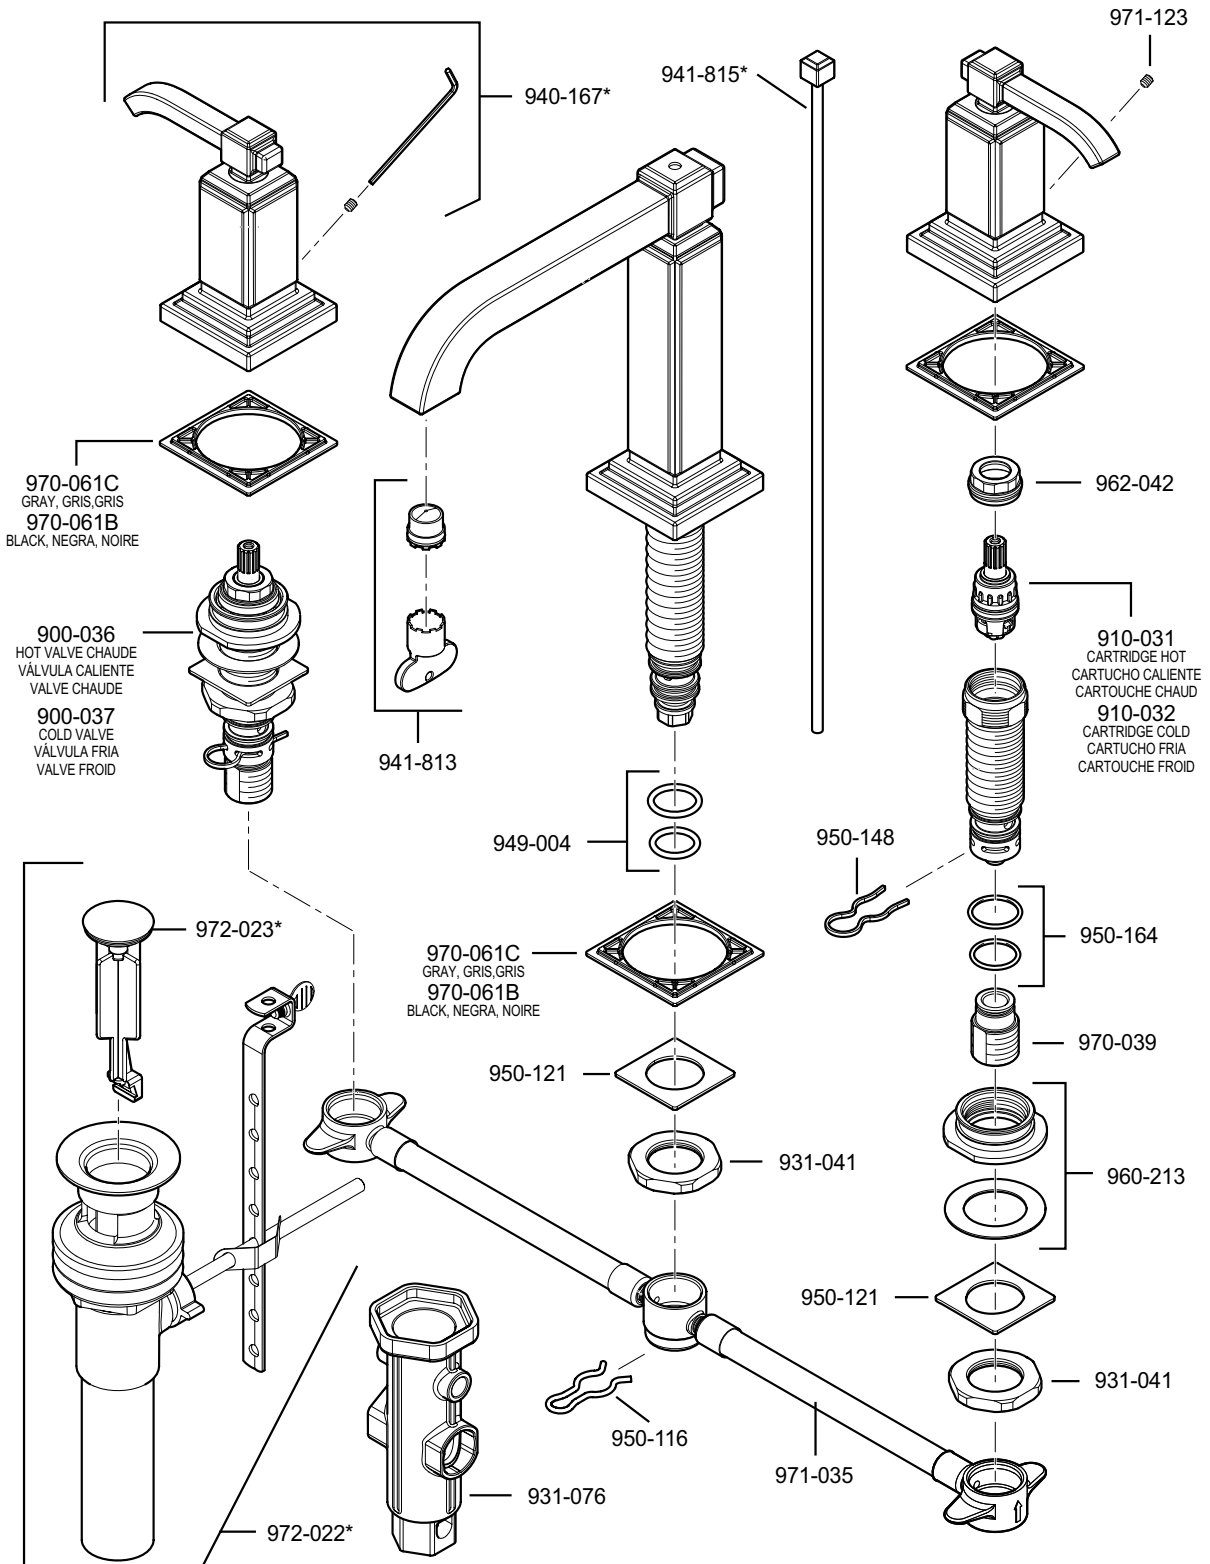

PARTS EXPLOSION

49 Series Carnegie™ Widespread Lavatory Faucet

FINISHES * Indicates Finish

- | | | |
|-----------------------|-------------------------|----------------------|
| A Polished Chrome | K Satin Nickel | U Rustic Bronze |
| B Black | L Satin Stainless Steel | V PVD Polished Brass |
| C Light Gray | P Polished Brass | W White |
| D PVD Polished Nickel | Q Fired Copper | Y Tuscan Bronze |
| E Rustic Pewter | R Antique Copper | AB Aged Brass |
| G Velvet Aged Bronze | S Stainless Steel | MC Midnight Chrome |
| J PVD Brushed Nickel | T Biscuit | |

1-800-PFAUCET pfisterfaucets.com
19701 DaVinci, Lake Forest, CA 92610

01/31/11

Pfister™

All finishes not available on all parts