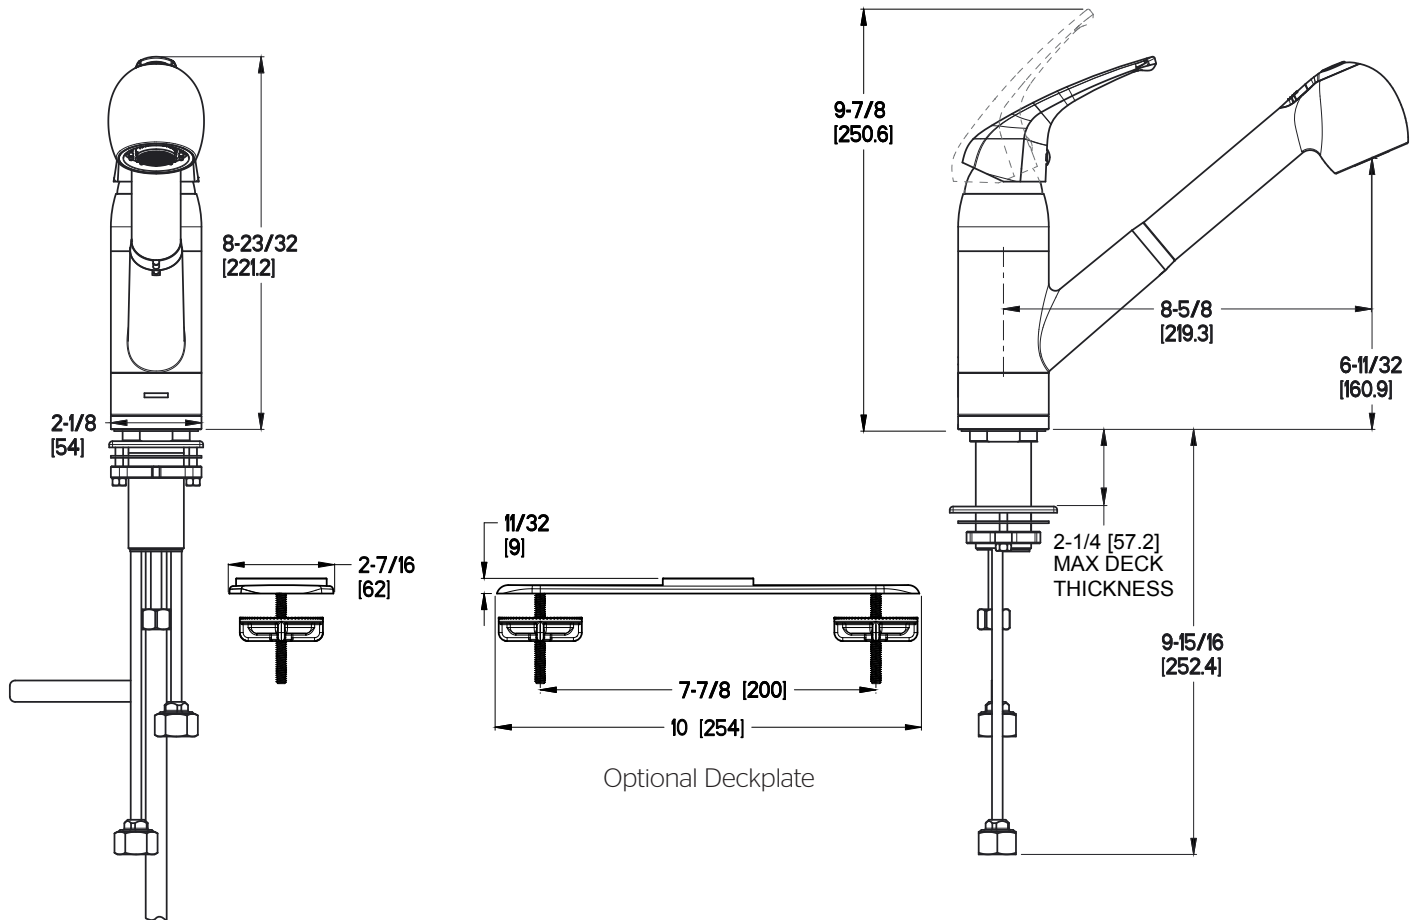

### Specifications

- Single Control
- 1 or 3-Hole Installation
- Pforever Seal™

### Features

- 1.8 GPM Flow Rate
- 1.5 GPM Aerator Available (Order 941-372 Separately)
- 1 or 3-Hole Installation; Deck Plate or Single Hole Mounting Option
- Two Function Pull-Out Spray
- Pforever Seal™ Ceramic Disc Valve
- Limited Lifetime Warranty

### Dimensions

Ø1-3/8 Min to Ø1-1/2 Max. Deck Hole Openings