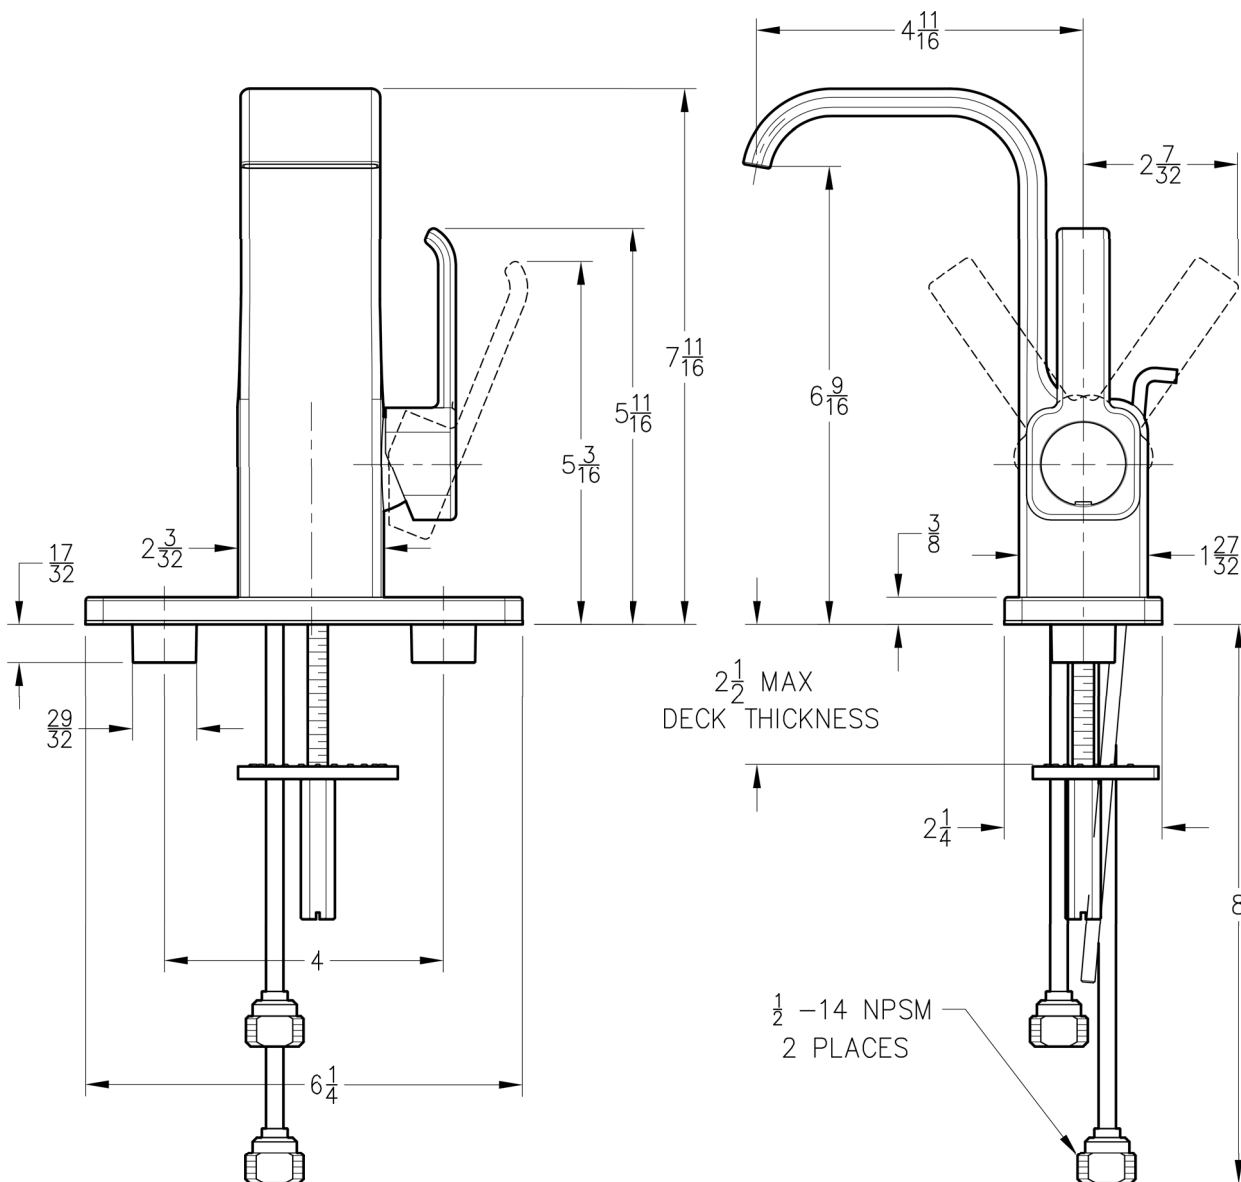

# INSTALLATION DIMENSIONS

## Single Control Lavatory Faucet

<b>Critical Dimensions:</b>	
Minimum Hole Size	1 - 1 1/2 Dia Thru Hole 3 Places
Valve Centerline to Back Splash	3 7/32 Min.

Dimensions are in Inches

**1-800-PFAUCET** www.pricepfister.com  
19701 DaVinci, Lake Forest, CA 92610  
08/10/10