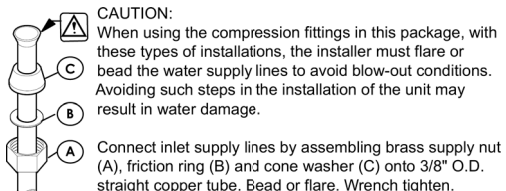

## Single Control Lavatory Faucet

<b>Critical Dimensions:</b>	
Minimum Hole Size	1 - 1 1/2 Dia Thru Hole 3 Places
Valve Centerline to Back Splash	3 7/32 Min.

Dimensions are in Inches

**1-800-PFAUCET** www.pricepfister.com  
19701 DaVinci, Lake Forest, CA 92610  
08/10/10