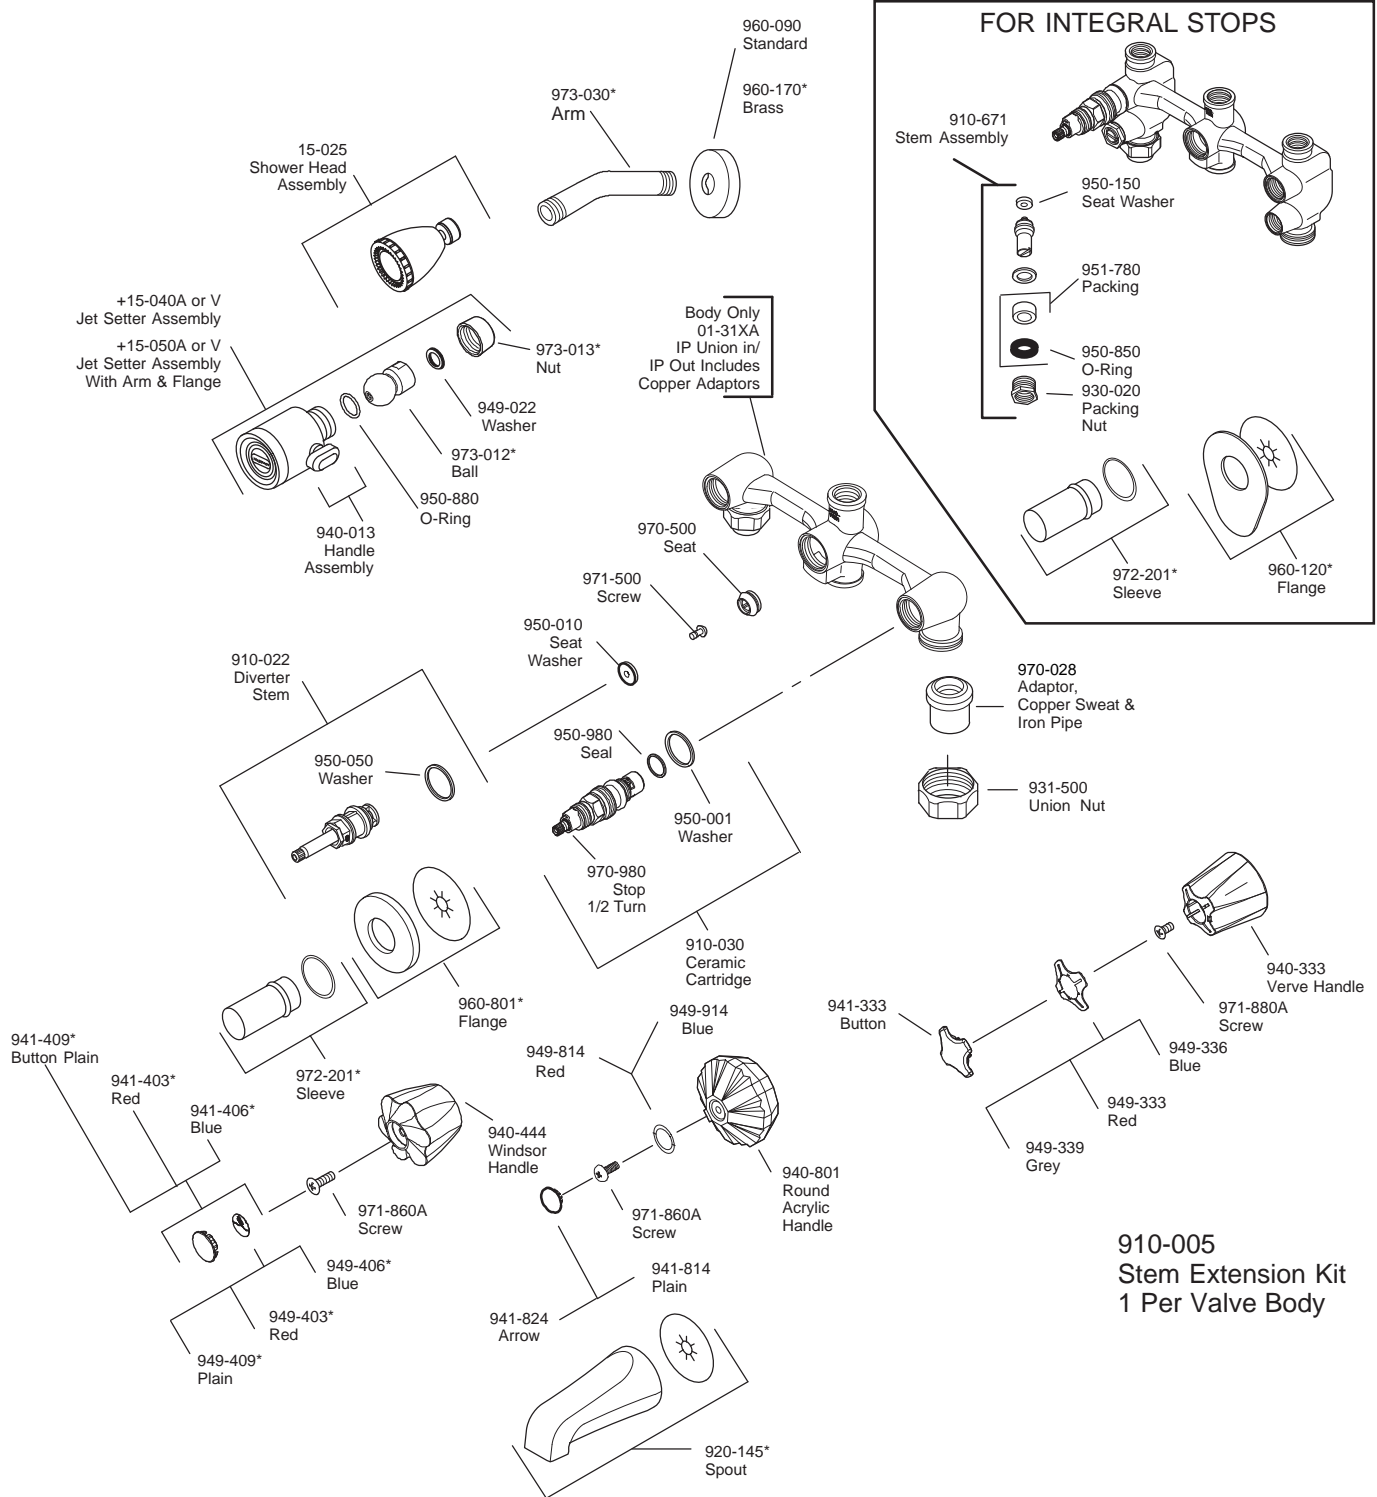

PARTS EXPLOSION

01 Series Three-Handle Tub & Shower

FINISHES * Indicates Finish

A Polished Chrome	M Almond	U Rustic Bronze
B Black	N Antique Bronze	V PVD Polished Brass
E Rustic Pewter	P Polished Brass	W White
D PVD Polished Nickel	Q Satin Brass	Y Tuscan Bronze
J PVD Brushed Nickel	R Copper	Z Oil-Rubbed Bronze
K Satin Nickel	S Stainless Steel	
L Satin Stainless	T Biscuit	

All finishes not available on all parts

1-800-PFAUCET www.pricepfister.com
1701 DaVinci, Lake Forest, CA 92610

07/15/08

Price Pfister