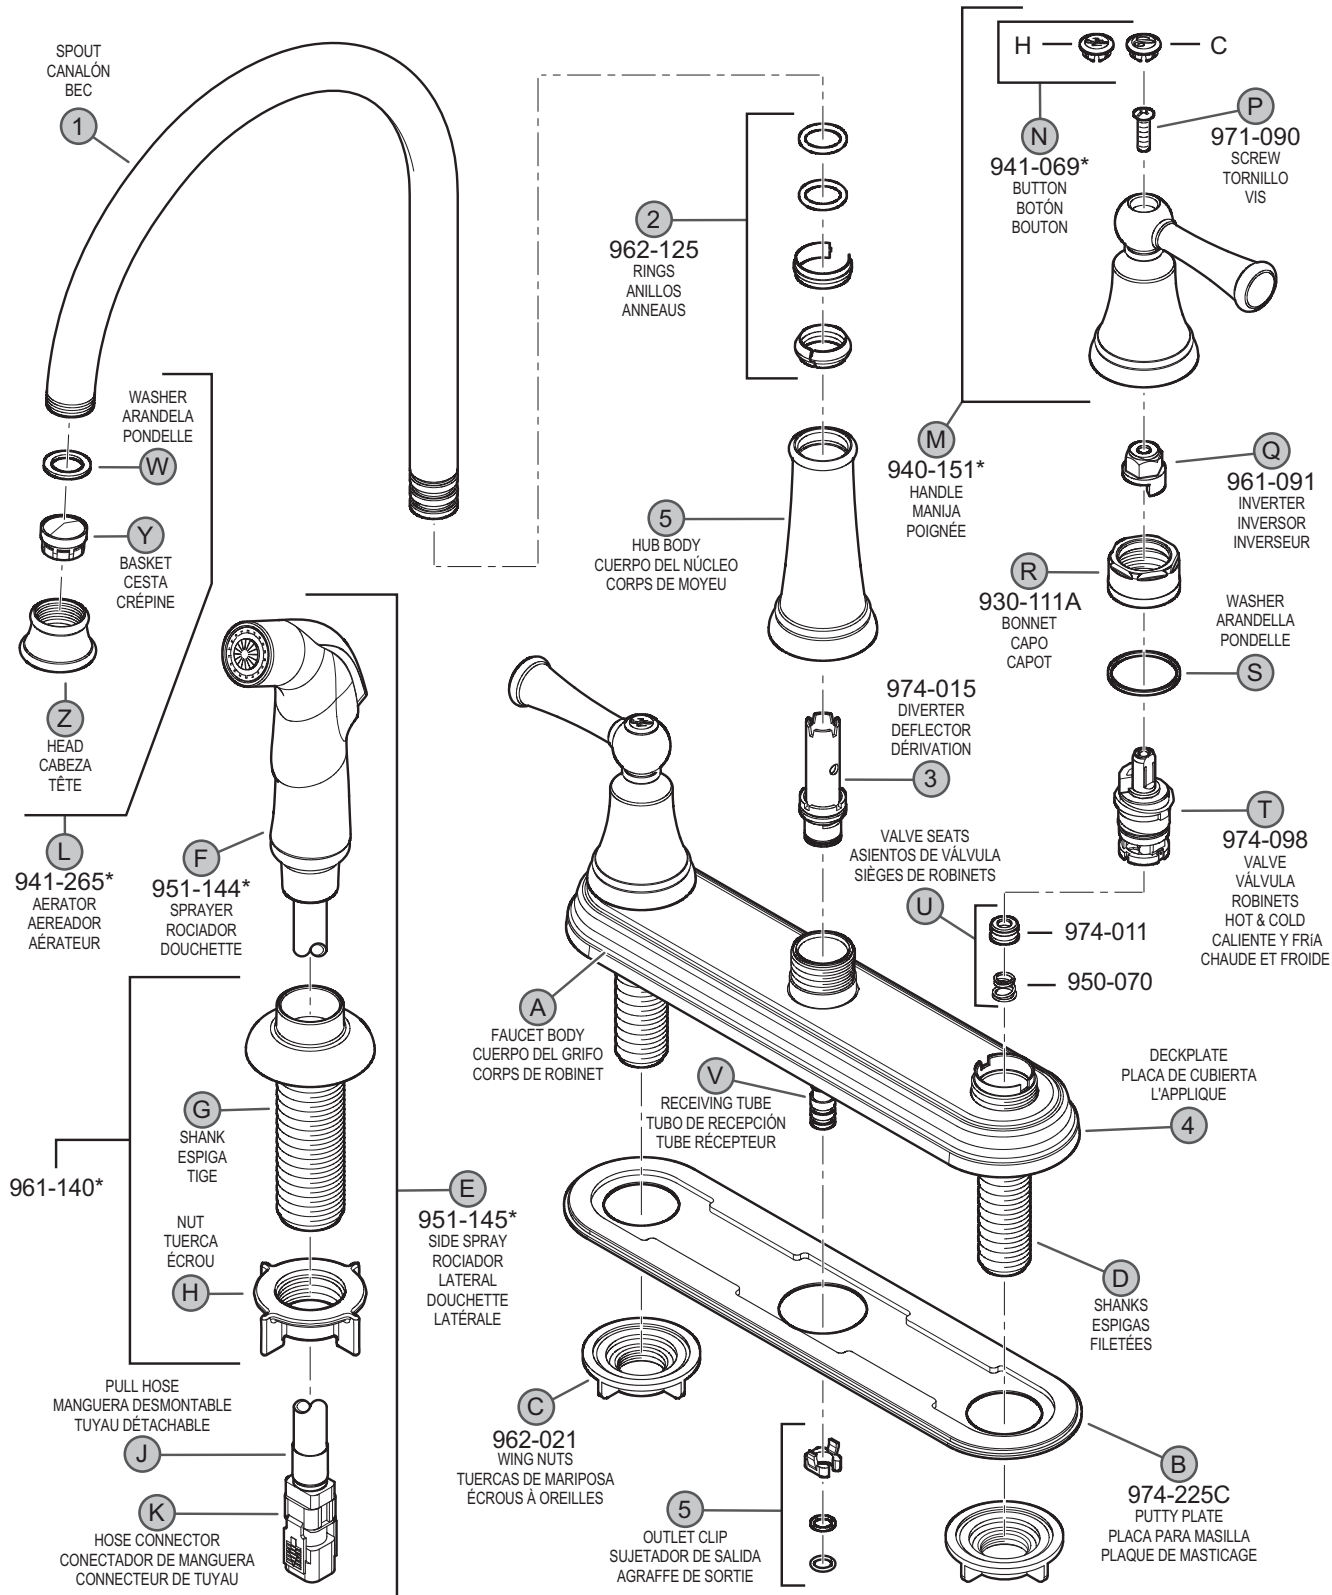

# PARTS EXPLOSION

## 36 Series Bremerton™ Collection Two-Handle Kitchen Faucet

**FINISHES** \* Indicates Finish

- |                       |                         |                      |
|-----------------------|-------------------------|----------------------|
| A Polished Chrome     | K Satin Nickel          | U Rustic Bronze      |
| B Black               | L Satin Stainless Steel | V PVD Polished Brass |
| C Light Gray          | P Polished Brass        | W White              |
| D PVD Polished Nickel | Q Fired Copper          | Y Tuscan Bronze      |
| E Rustic Pewter       | R Antique Copper        | AB Aged Brass        |
| G Velvet Aged Bronze  | S Stainless Steel       | MC Midnight Chrome   |
| J PVD Brushed Nickel  | T Biscuit               |                      |

All finishes not available on all parts

**1-800-PFAUCET** [www.pricepfinder.com](http://www.pricepfinder.com)  
19701 DaVinci, Lake Forest, CA 92610

09/21/10

**Price Pfister**