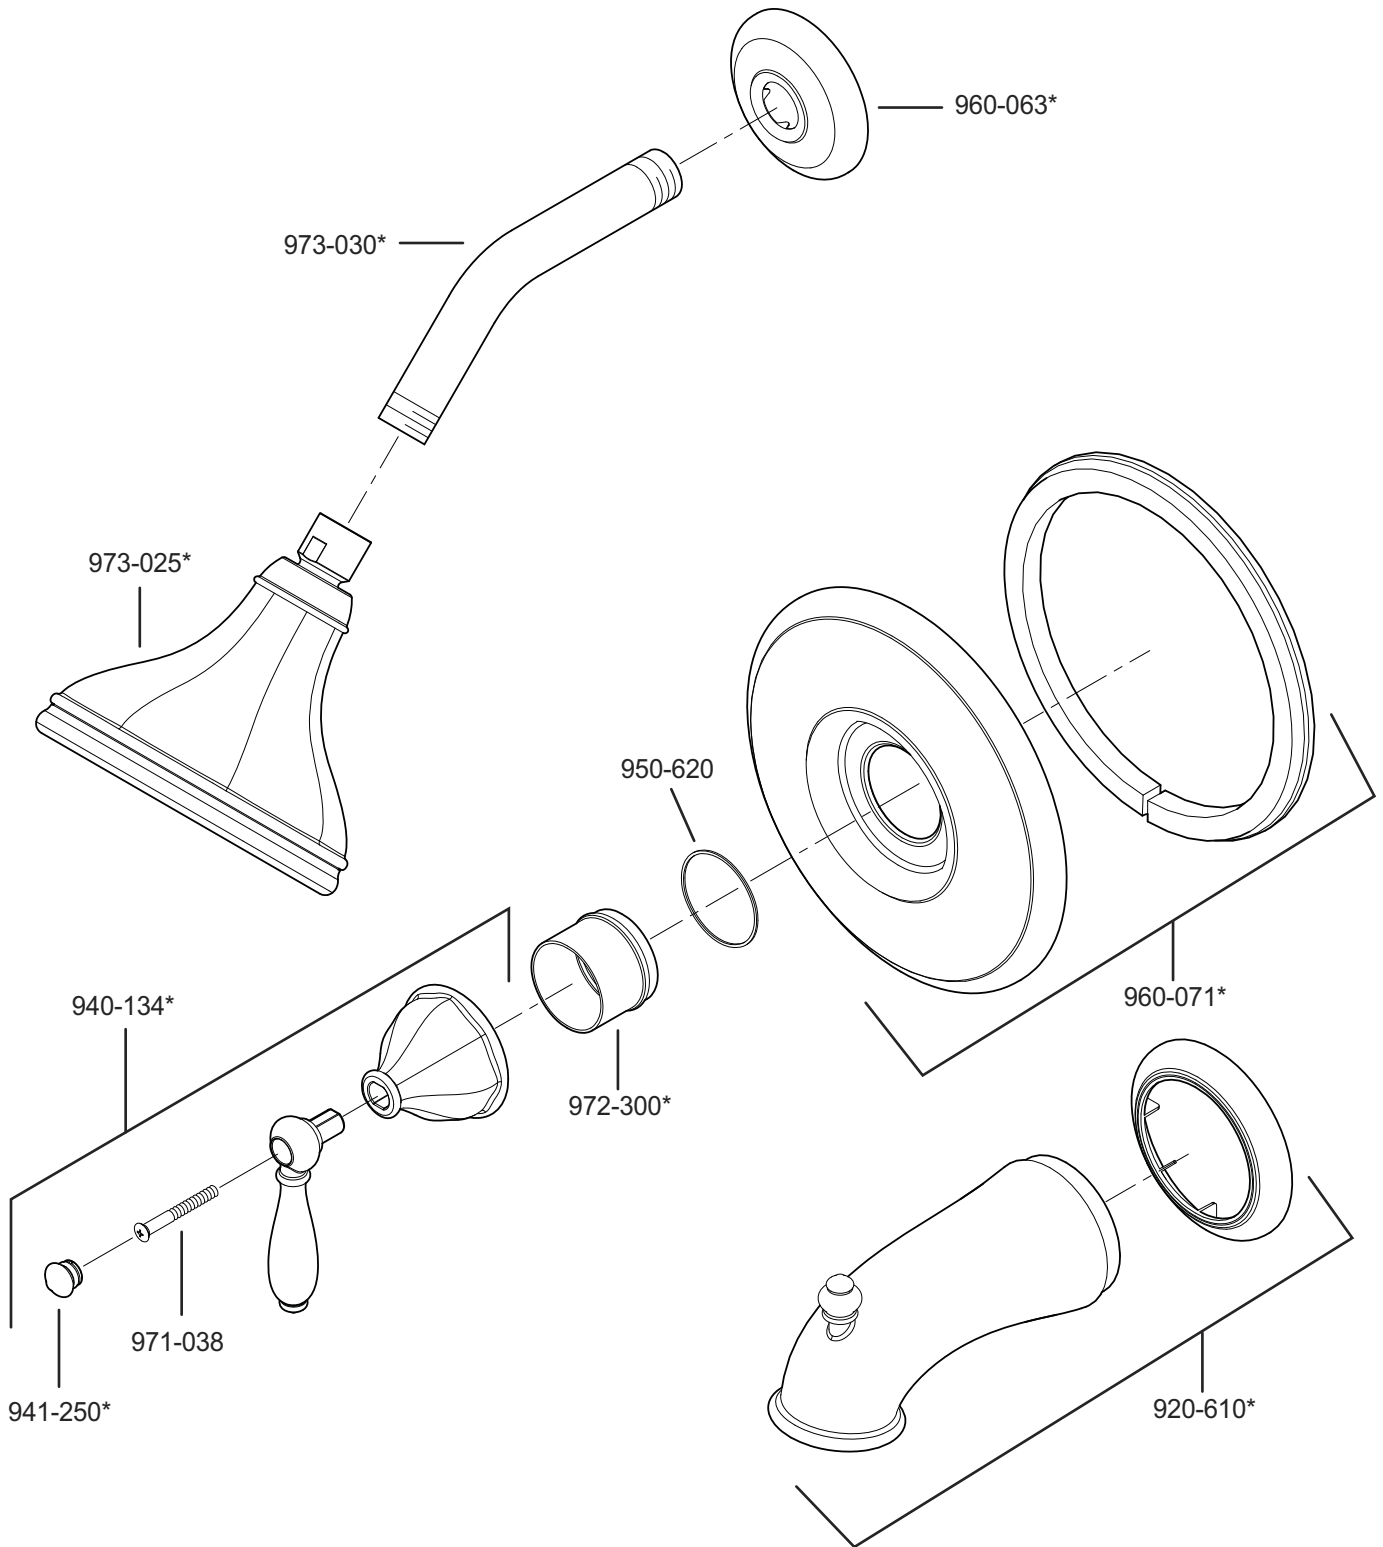

PARTS EXPLOSION

R89 Series Portola™ Tub & Shower Trim

FINISHES * Indicates Finish

A Polished Chrome	M Almond	U Rustic Bronze
B Black	N Antique Bronze	V PVD Polished Brass
E Rustic Pewter	P Polished Brass	W White
D PVD Polished Nickel	Q Satin Brass	Y Tuscan Bronze
J PVD Brushed Nickel	R Copper	Z Oil-Rubbed Bronze
K Satin Nickel	S Stainless Steel	
L Satin Stainless	T Biscuit	