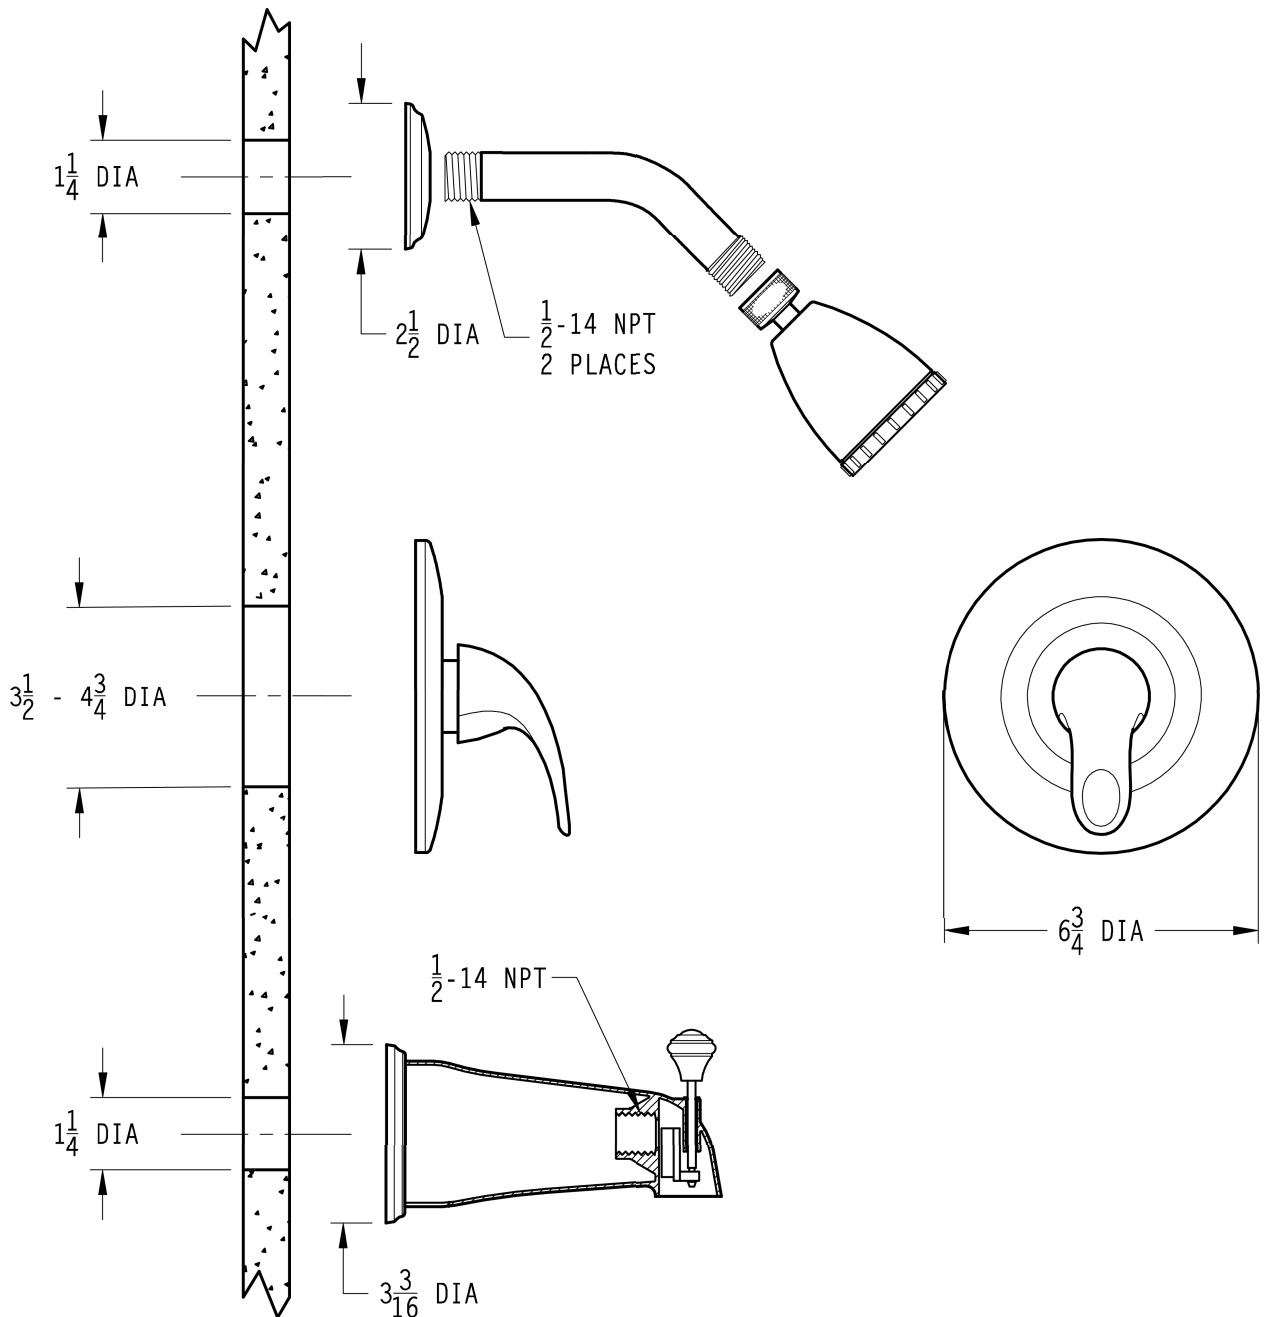

INSTALLATION DIMENSIONS

R89 Series

PARISA™

Tub & Shower Trim

Dimensions are in Inches

1-800-PFAUCET www.pricepfister.com
19701 DaVinci, Lake Forest, CA 92610
01/8/03

Price Pfister®
Pf Pfreshet Ideas in Pf faucets.

SS-R89-04