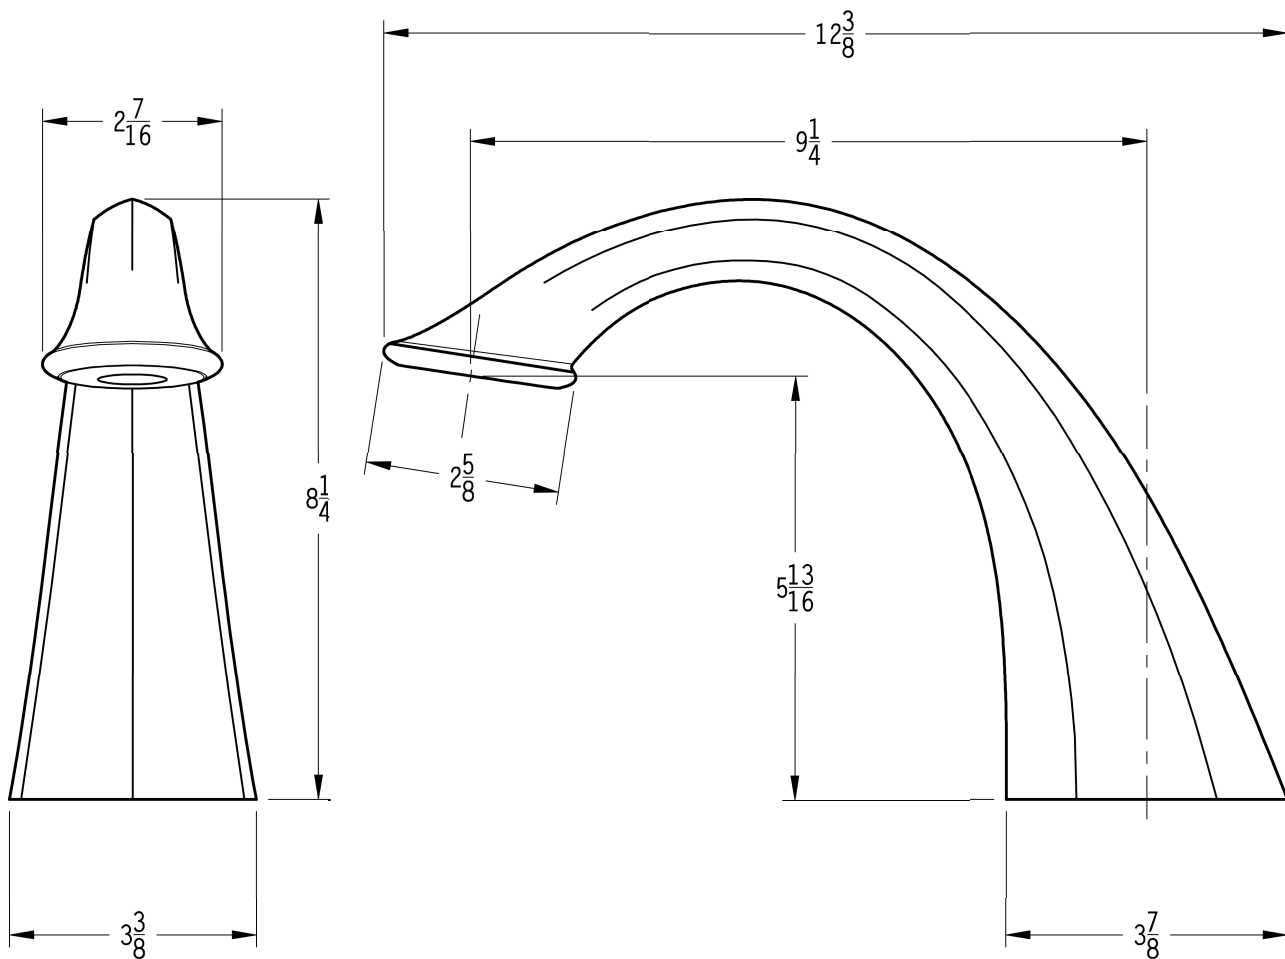

INSTALLATION DIMENSIONS

RT6 Series
Catalina™
Collection
Roman Tub Trim

Dimensions are in Inches

1-800-PFAUCET www.pricepfister.com
19701 DaVinci, Lake Forest, CA 92610
01/8/03

Price Pfister®
Pf Pfreshest Ideas in Pf faucets.

SS-RT6-10