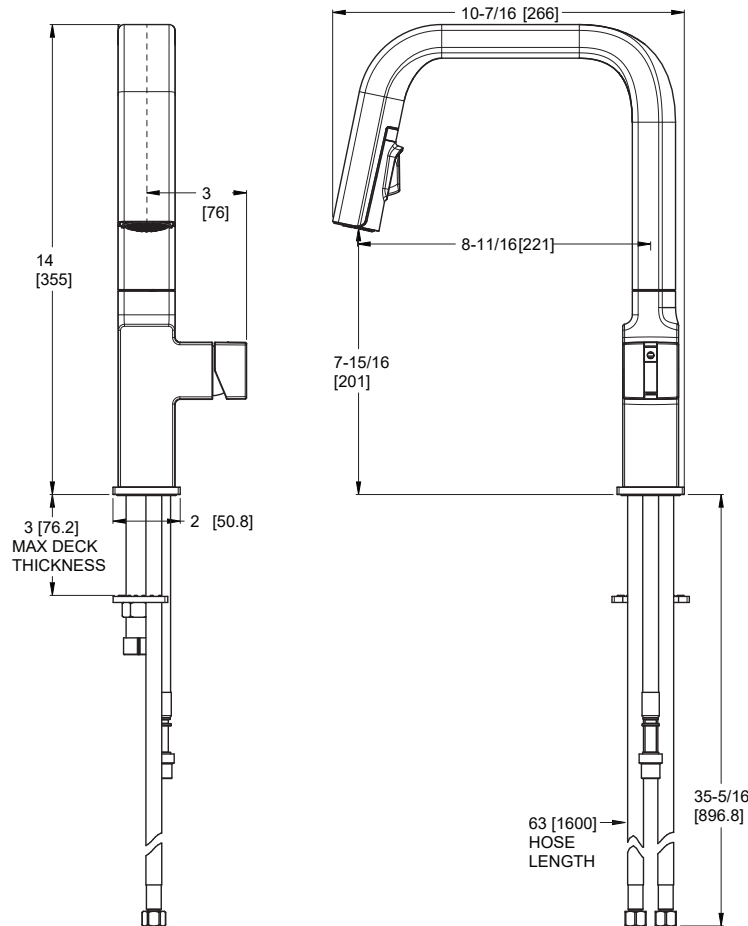

Verve™ Pull-Down Kitchen Faucet

- GT529-VRVBG Finish(BG)
- GT529-VRVC Finish(C)
- GT529-VRVD Finish(D)
- GT529-VRVGS Finish(GS)
- GT529-VRVSDB Finish(SDB)

- Magnetic Spray Head
- Forward Handle Operation
- Pforever Seal™

Specifications

Features

- 1.8 GPM Flow Rate
- 14" Extended Hose Length
- 360° Rotating Spout
- 2 Function Pull-Down Sprayer (Spray and Stream)
- Magnetic Spray Head Docking
- Nylon Braided Hose
- Nylon Flex-Line Supply Lines
- Forward Handle Operation
- Pfast Connect™
- TiteSeal™ Technology
- Optional Handles Available: Order HHL-GTVRV* Separately
- Pforever Seal™ Ceramic Disc Valve
- Limited Lifetime Warranty

Dimensions

Ø1-3/8 Min to Ø1-1/2 Max. Deck Hole Openings