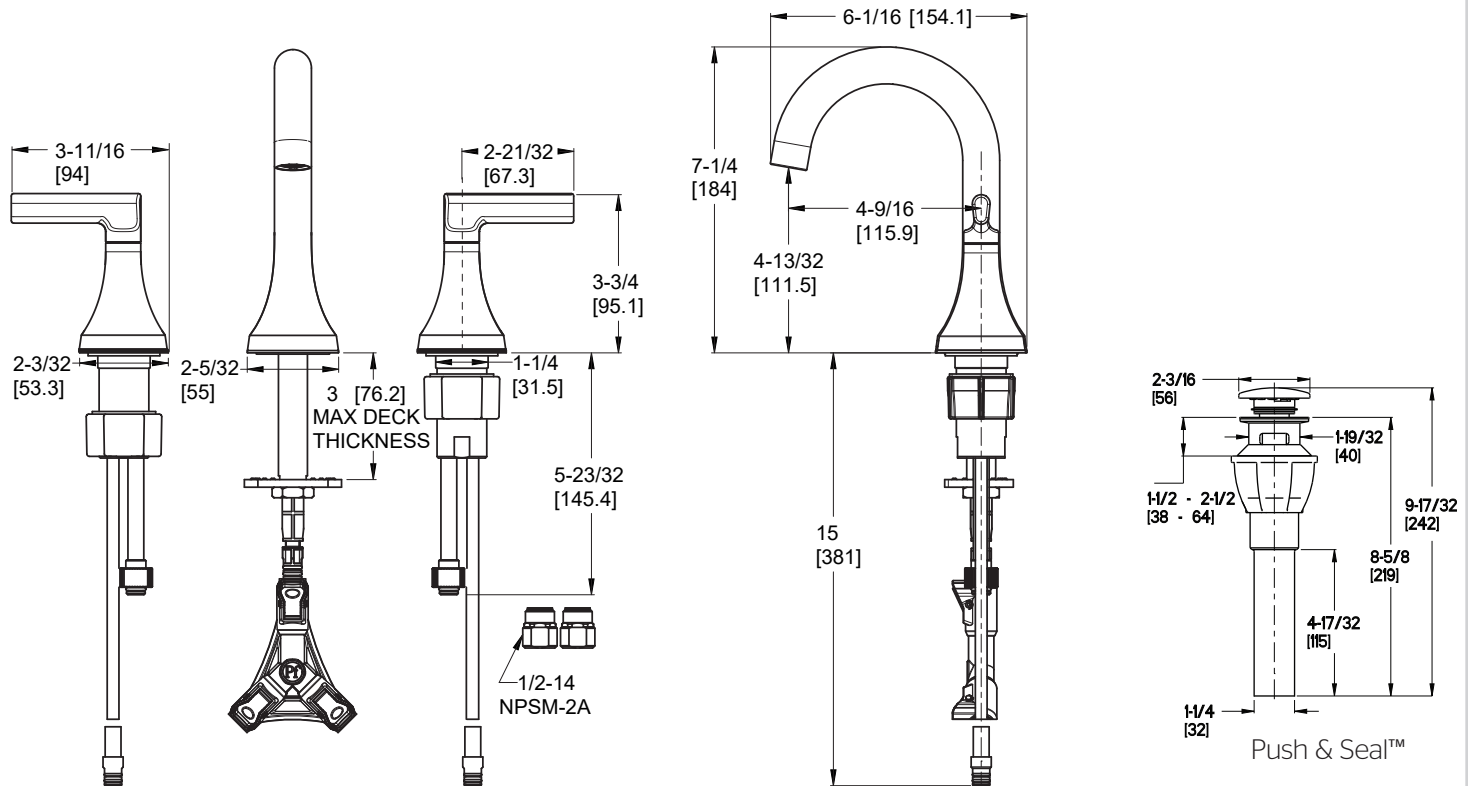

Vedra™ 8"-20" Widespread Faucet

- LF-049-VEDB Finish(B)
- LF-049-VEDC Finish(C)
- LF-049-VEDGS Finish(GS)

Specifications

- Push & Seal™ Pop-Up
- Spot Defense™

Features

- 1.2 GPM Flow Rate
- Adjustable 3-Hole Installation
- Fixed Hubs
- Quick Install Tool Included
- High Arc Spout
- Spot Defense™ Finish Resists Spots and Fingerprints (GS Finish Only)
- TiteSeal™ Technology
- Push & Seal™ Drain Included
- Pfaster Connect™
- Pforever Seal™ Ceramic Disc Valve
- Limited Lifetime Warranty

Dimensions

Ø1-1/4 Min to Ø1-1/2 Max. Deck Hole Openings