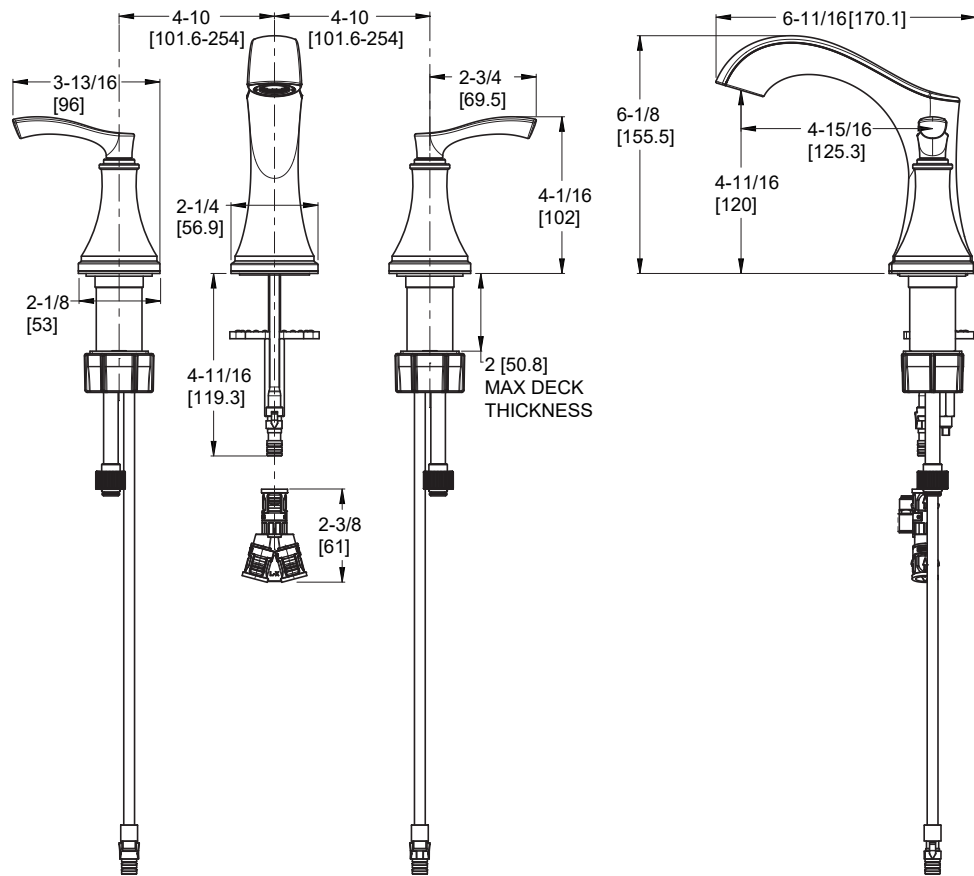

Woodbury™ 8"-20" Widespread Faucet

- LG49-WDOC Finish(C)
- LG49-WDOGS Finish(GS)
- LG49-WDOY Finish(Y)

Specifications

Features

- 1.2 GPM Flow Rate
- Spot Defense™ Finish Resists Spots and Fingerprints (GS Finish Only)
- Adjustable 3-Hole Installation
- Copper Inlet Line Kit Included
- Fixed Hubs
- Pfast Connect™ Supply Lines
- TiteSeal™ Technology
- Push & Seal™ Pop-Up
- Pforever Seal™ Ceramic Disc Valve
- Limited Lifetime Warranty

Dimensions

Optional Aerators Available	
GPM	Part Number
0.35 GPM	941-4360
0.5 GPM	941-4340
1.0 GPM	941-4420

Ø1-1/4 Min to Ø1-1/2 Max. Deck Hole Openings