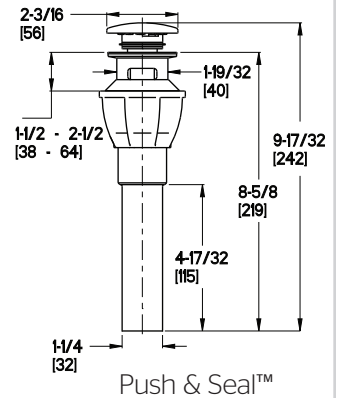

Woodbury™ 8"-20" Widespread Faucet

- LG49-WDOC Finish(C)
- LG49-WDOGS Finish(GS)
- LG49-WDOY Finish(Y)

Specifications

Features

- 1.2 GPM Flow Rate
- Spot Defense™ Finish Resists Spots and Fingerprints (GS Finish Only)
- Adjustable 3-Hole Installation
- Copper Inlet Line Kit Included
- Fixed Hubs
- Pfast Connect™ Supply Lines
- TiteSeal™ Technology
- Push & Seal™ Pop-Up
- Pforever Seal™ Ceramic Disc Valve
- Limited Lifetime Warranty

Dimensions

Optional Aerators Available	
GPM	Part Number
0.35 GPM	941-4360
0.5 GPM	941-4340
1.0 GPM	941-4420

Ø1-1/4 Min to Ø1-1/2 Max. Deck Hole Openings